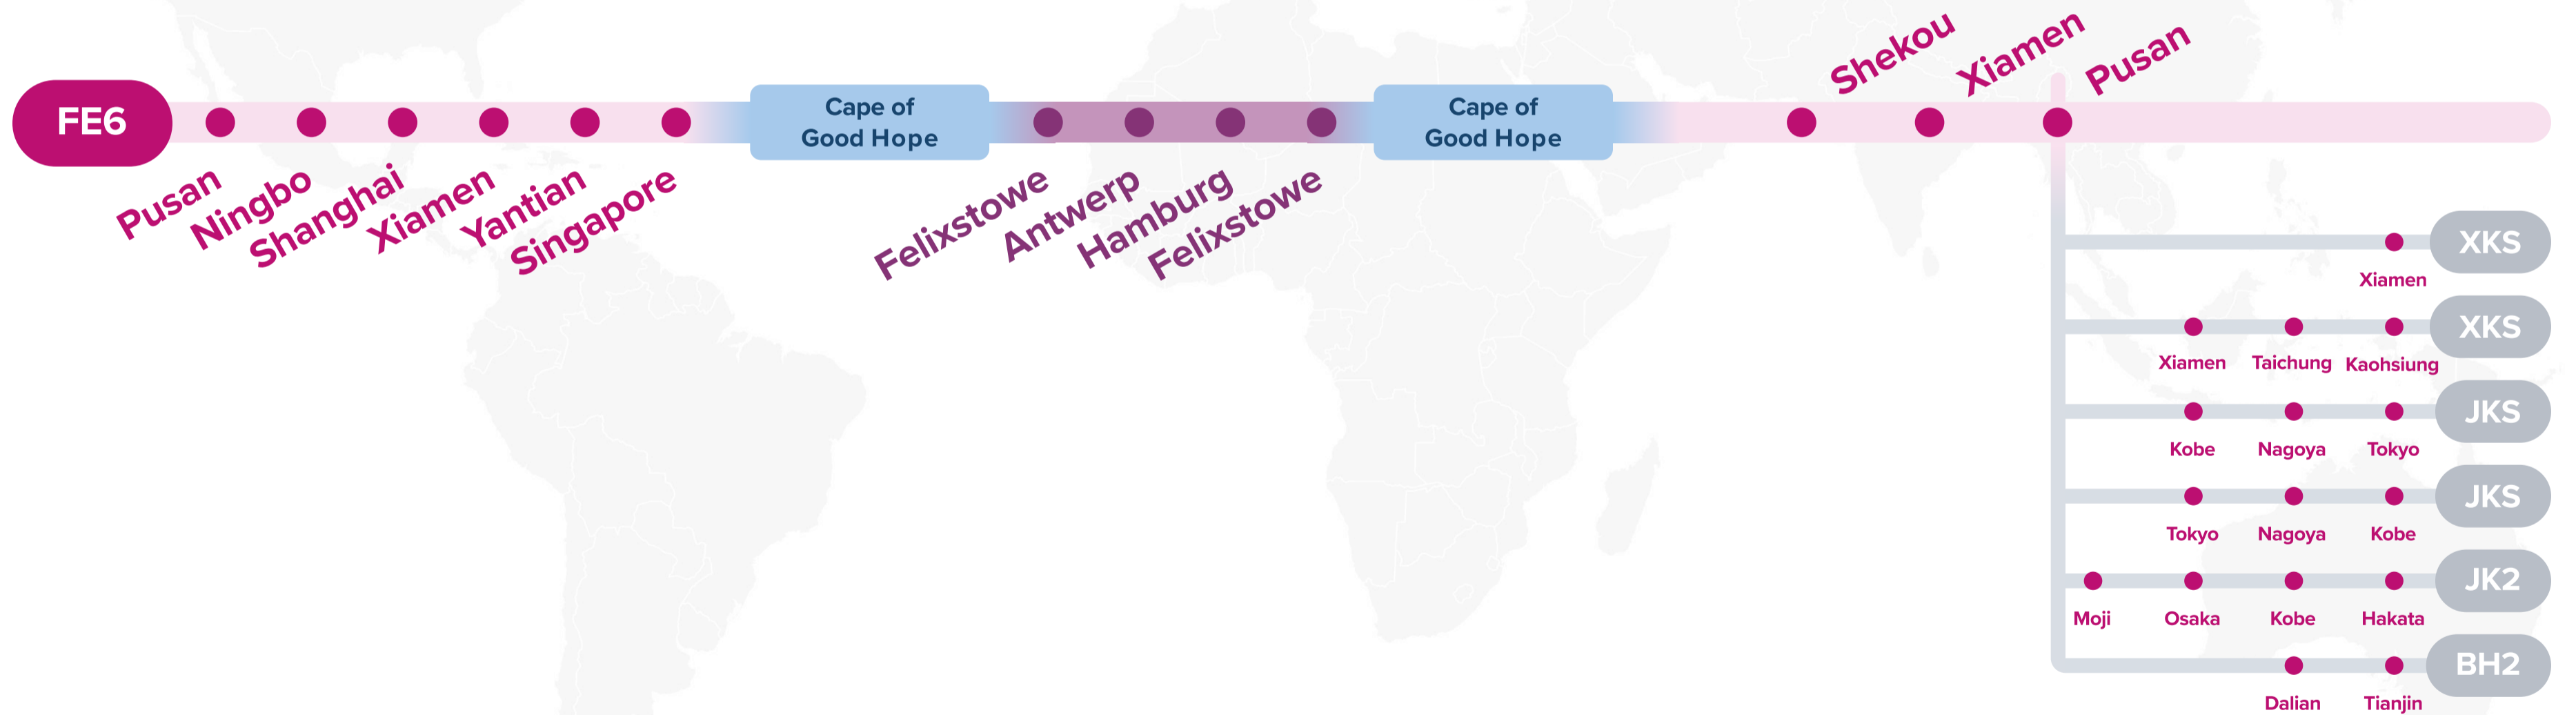

Asia – North Europe Service (via CoGH)

FE6: Far East – Europe 6 Westbound

JID: Japan Indonesia

BH2: Bohai Express 2

SRG: Semarang Service

SSX: Surabaya Singapore Express

JSM: Japan Straits Malaysia

Asia – North Europe Service (via CoGH)

FE6: Far East – Europe 6 Eastbound

XKS: Xiamen Kaohsiung Shuttle

JKS: Japan Shuttle East & West

JK2: Japan Korea Express 2

BH2: Bohai Express 2

WESTBOUND ←
EASTBOUND →

Service Features

- Comprehensive coverage connecting West India, Sri Lanka, Pakistan to North Europe
- The transshipment service via Colombo would serve your shipment needs from the East India and Bangladesh