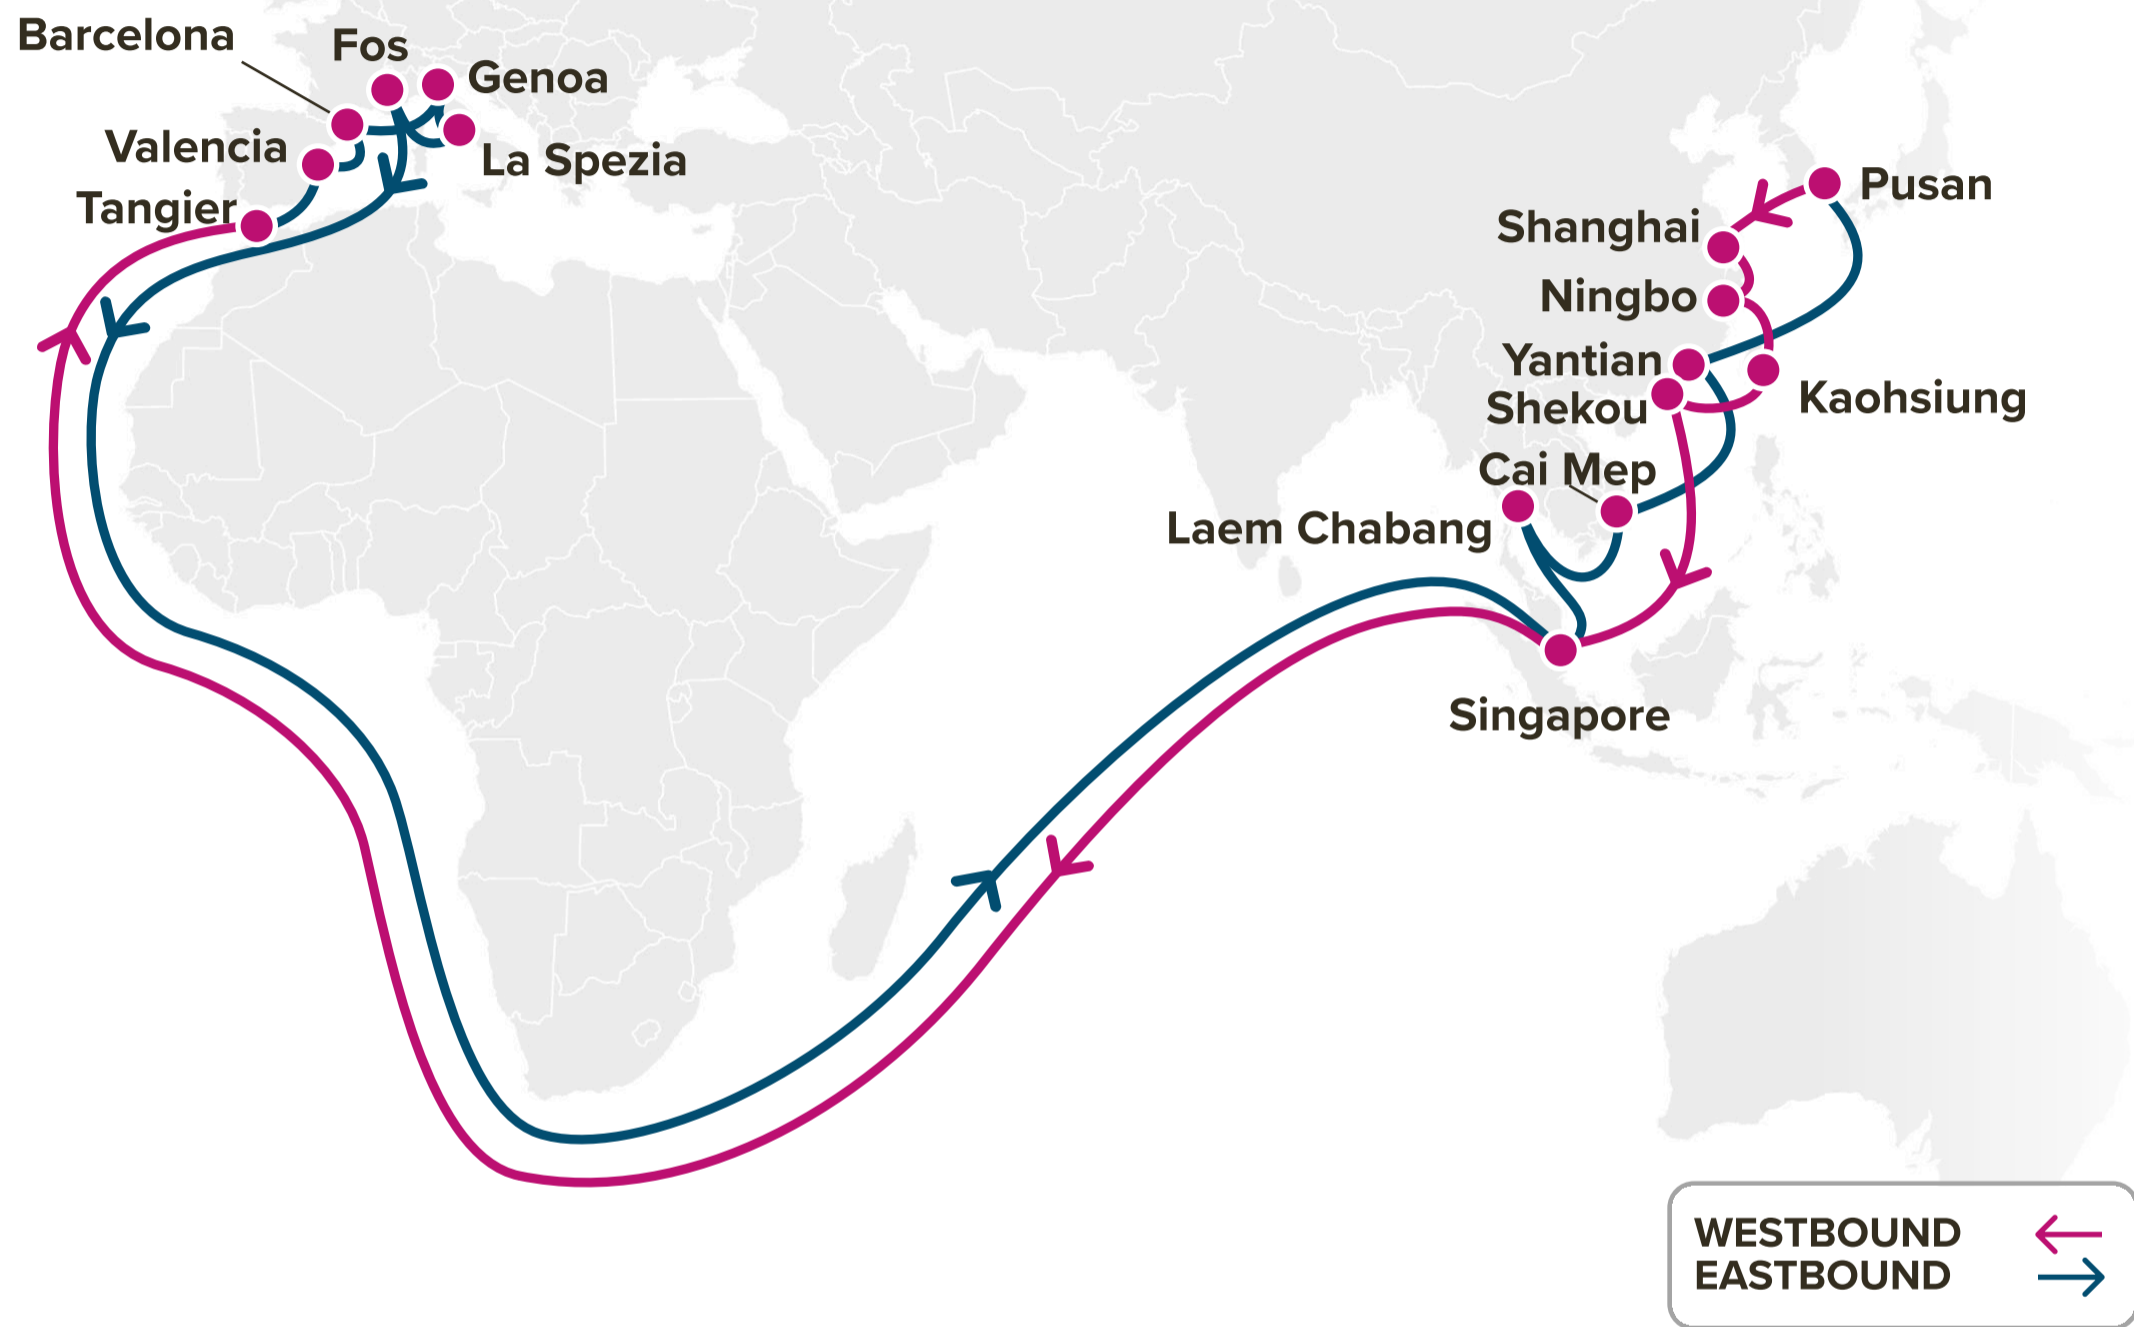

Asia – Mediterranean Service (via CoGH)

MD1: Mediterranean 1 Eastbound

LBX: Libya Express

BT1: Black Sea Türkiye Service

JID: Japan Indonesia

BT2: Black Sea Türkiye Service 2

JSM: Japan Straits Malaysia

BT3: Black Sea Türkiye Service 3

IGX: Intra-Greece Express

AD1: Adriatic Service 1

Service Features

- Direct connection from East Asia and Southeast Asia to West Mediterranean Ports.
- Direct Thailand and Vietnam connection from West Mediterranean Ports.