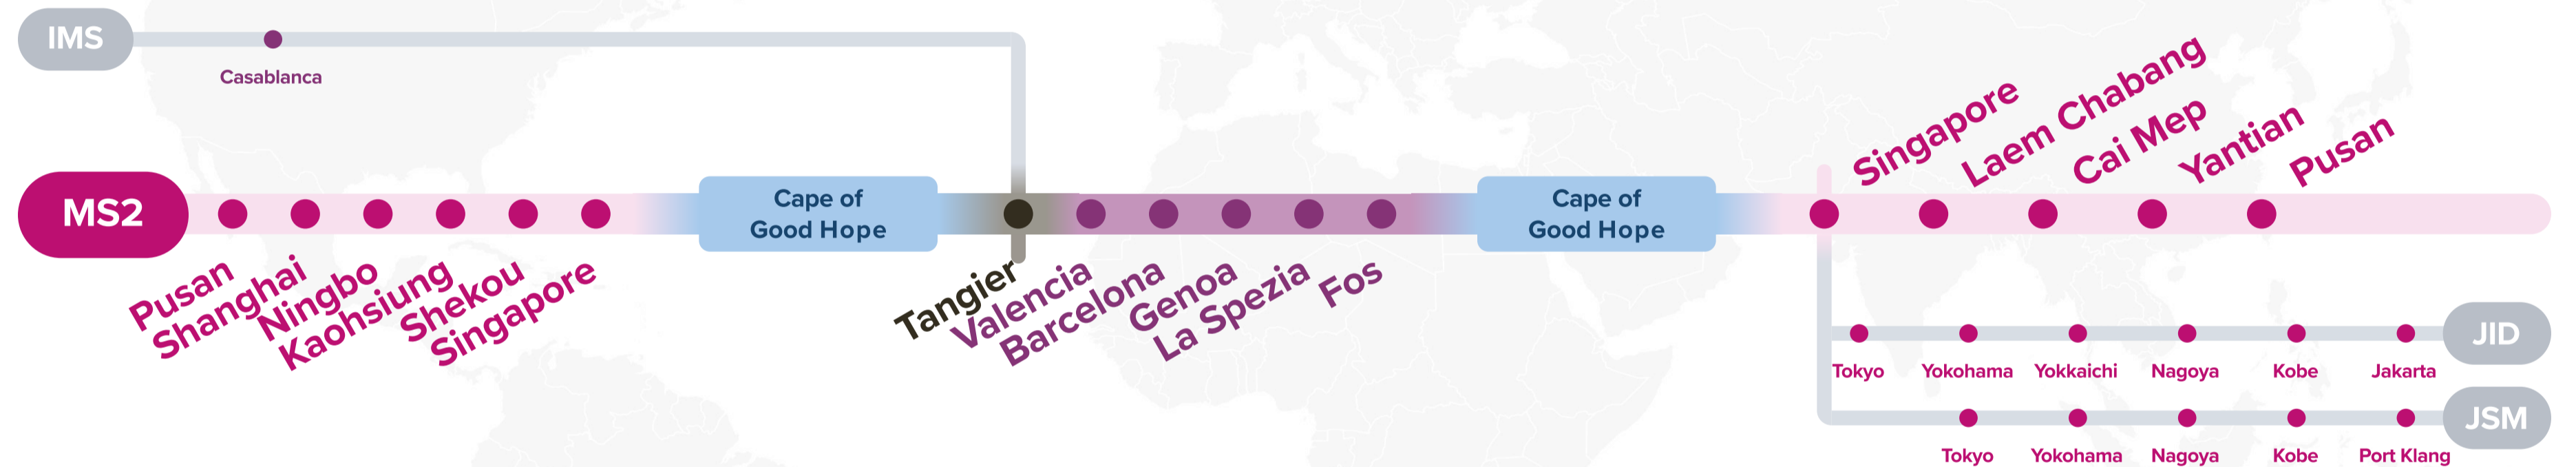

Asia – Mediterranean Service (via CoGH)

MS2: Mediterranean Pacific South 2

Westbound

JSM: Japan Straits Malaysia **JK2:** Japan Korea Express 2 **AS1:** Aegean Spain 1
JID: Japan Indonesia **JKS:** Japan Shuttle East & West **IMS:** Intra Morocco Service
SRG: Semarang Service **BH2:** Bohai Express 2
SSX: Surabaya Singapore Express **XKS:** Xiamen Kaohsiung Shuttle

Asia – Mediterranean Service (via CoGH)

MS2: Mediterranean Pacific South 2

Eastbound

IMS: Intra Morocco Service

JID: Japan Indonesia

JSM: Japan Straits Malaysia

Service Features

- Extensive coverage of East Asia ports with fast transit to Turkiye.
- Direct access from Eastern Mediterranean and Egypt to East Asia.

Eastbound

WESTBOUND ←
EASTBOUND →

Service Features

- Dedicated service connection West India, Pakistan with West, East Mediterranean ports directly.

Port Rotation

(Terminals are subject to change)

ORIGIN	CODE	ETA	ETD	TERMINAL
NHAVA SHEVA	NSA	FRI	SAT	BHARAT MUMBAI CONTAINER TERMINALS (PSA)
KARACHI	KHI	MON	MON	SOUTH ASIA PAKISTAN TERMINALS
MUNDRA	MUN	TUE	WED	ADANI INTERNATIONAL CONTAINER TERMINAL (CT3)
ALGECIRAS	ALG	MON	TUE	TOTAL TERMINAL INTERNATIONAL ALGECIRAS
VALENCIA	VLC	WED	FRI	APM TERMINALS VALENCIA
BARCELONA	BCN	SAT	SUN	APM TERMINALS BARCELONA
GENOA	GOA	MON	WED	VOLTRI TERMINAL EUROPE (VTE-PSA)
PIRAEUS	PIR	SAT	MON	PIRAEUS CONTAINER TERMINAL (PCT)
ALGECIRAS	ALG	THU	FRI	TOTAL TERMINAL INTERNATIONAL ALGECIRAS
KARACHI	KHI	THU	THU	SOUTH ASIA PAKISTAN TERMINALS
MUNDRA	MUN	FRI	SAT	ADANI INTERNATIONAL CONTAINER TERMINAL (CT3)
NHAVA SHEVA	NSA	SUN	SAT	BHARAT MUMBAI CONTAINER TERMINALS (PSA)

AD1: Adriatic Service 1

EMA: East Mediterranean America

Your Number **ONE** Shipping Partner

● Connecting the
East and the West

Ocean Network Express Pte. Ltd.
7 Straits View, #16-01 Marina One East Tower, Singapore 018936
www.one-line.com