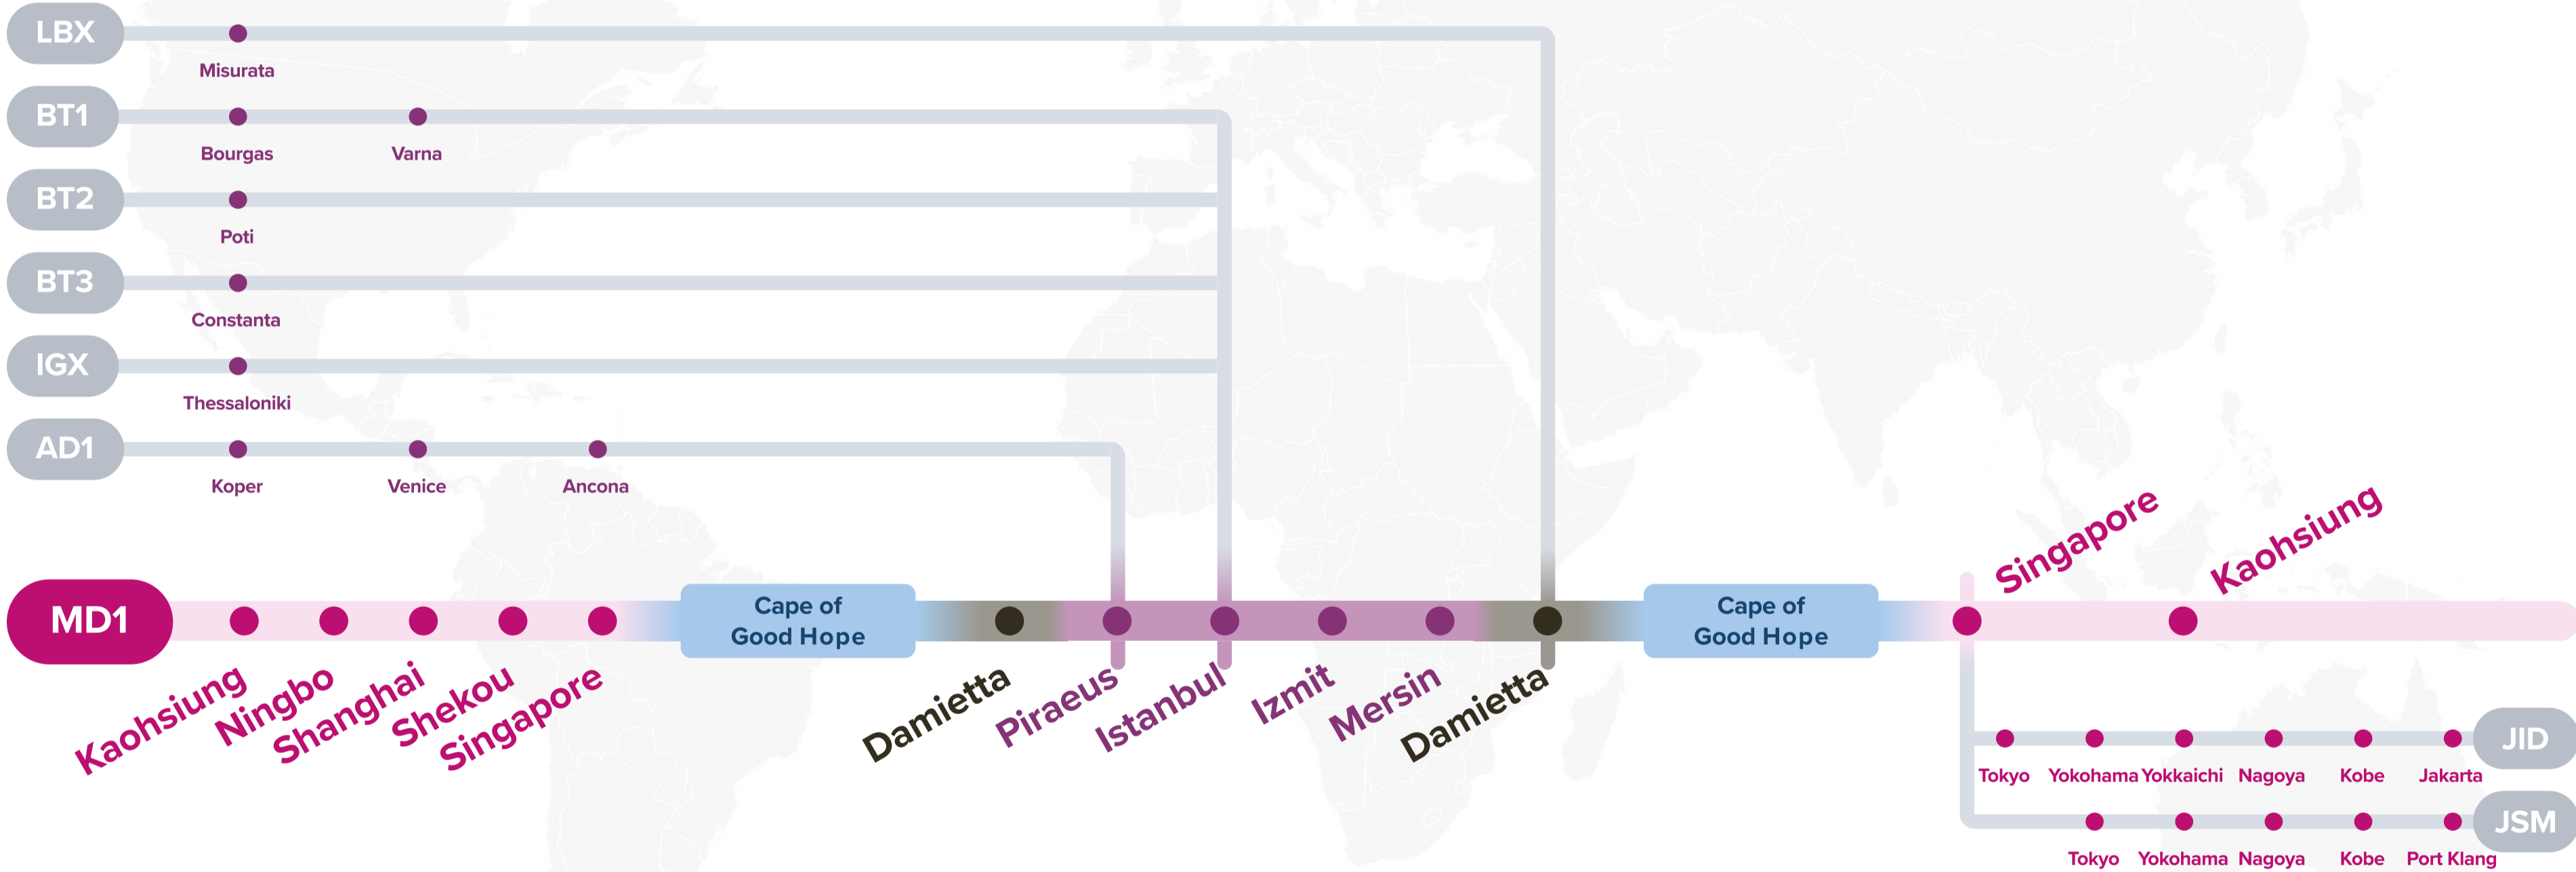

Asia – Mediterranean Service (via CoGH)

MD1: Mediterranean 1

Westbound

JSM: Japan Straits Malaysia

JID: Japan Indonesia

SRG: Semarang Service

SSX: Surabaya Singapore Express

BT1: Black Sea Türkiye Service

BT2: Black Sea Türkiye Service 2

BT3: Black Sea Türkiye Service 3

IGX: Intra-Greece Express

EMA: East Mediterranean America

AEX: Aegean Express

AD1: Adriatic Service 1

LBX: Libya Express

EL2: Egypt Lebanon Türkiye 2

Asia – Mediterranean Service (via CoGH)

MD1: Mediterranean 1 Eastbound

LBX: Libya Express

BT1: Black Sea Türkiye Service

JID: Japan Indonesia

BT2: Black Sea Türkiye Service 2

JSM: Japan Straits Malaysia

BT3: Black Sea Türkiye Service 3

IGX: Intra-Greece Express

AD1: Adriatic Service 1

Service Features

- Direct connection from East Asia and Southeast Asia to West Mediterranean Ports.
- Direct Thailand and Vietnam connection from West Mediterranean Ports.