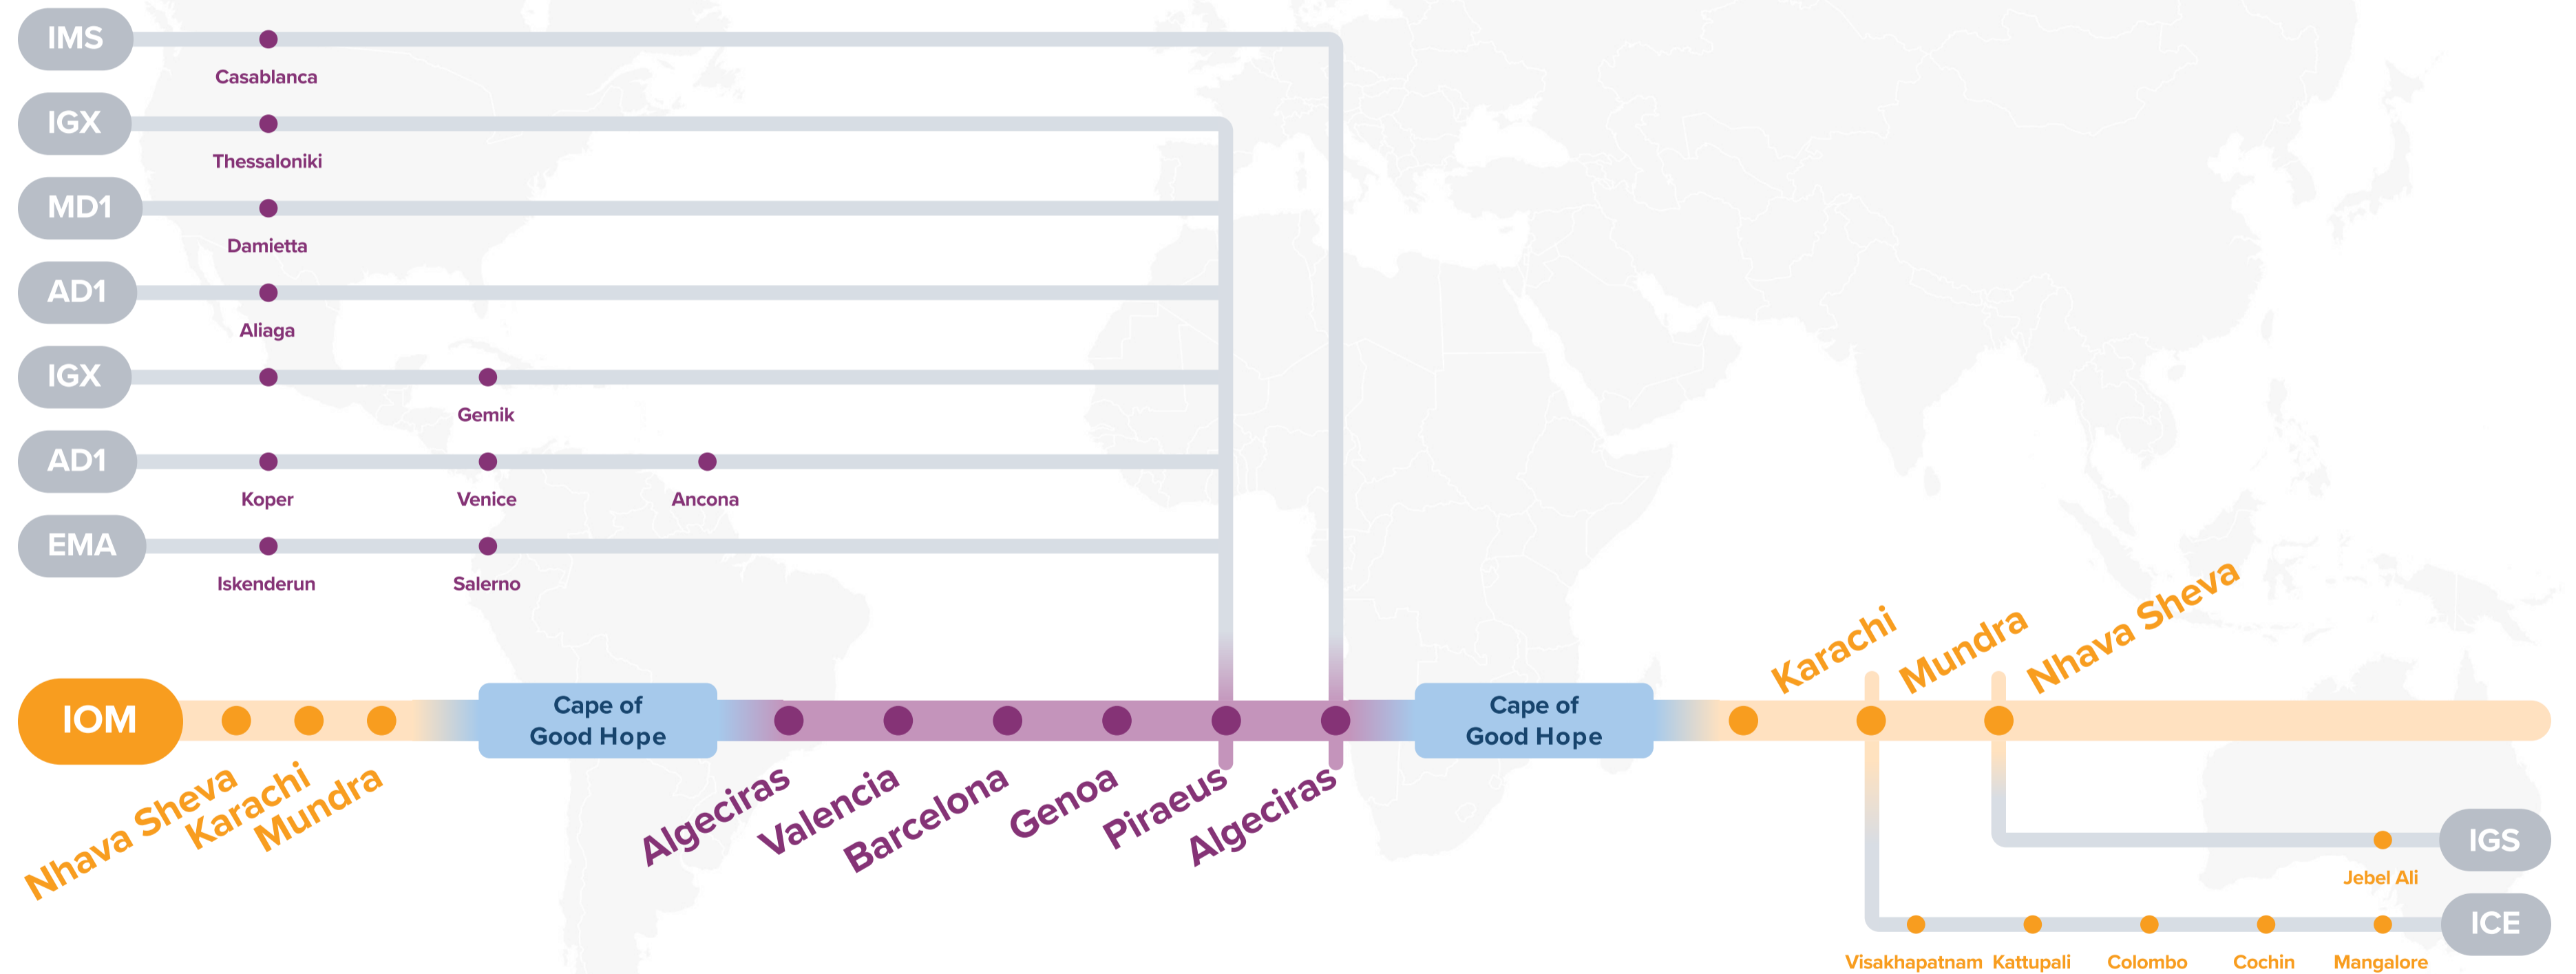

Eastbound

WESTBOUND ←
EASTBOUND →

Service Features

- Dedicated service connection West India, Pakistan with West, East Mediterranean ports directly.

Port Rotation

(Terminals are subject to change)

ORIGIN	CODE	ETA	ETD	TERMINAL
NHAVA SHEVA	NSA	FRI	SAT	BHARAT MUMBAI CONTAINER TERMINALS (PSA)
KARACHI	KHI	MON	MON	SOUTH ASIA PAKISTAN TERMINALS
MUNDRA	MUN	TUE	WED	ADANI INTERNATIONAL CONTAINER TERMINAL (CT3)
ALGECIRAS	ALG	MON	TUE	TOTAL TERMINAL INTERNATIONAL ALGECIRAS
VALENCIA	VLC	WED	FRI	APM TERMINALS VALENCIA
BARCELONA	BCN	SAT	SUN	APM TERMINALS BARCELONA
GENOA	GOA	MON	WED	VOLTRI TERMINAL EUROPE (VTE-PSA)
PIRAEUS	PIR	SAT	MON	PIRAEUS CONTAINER TERMINAL (PCT)
ALGECIRAS	ALG	THU	FRI	TOTAL TERMINAL INTERNATIONAL ALGECIRAS
KARACHI	KHI	THU	THU	SOUTH ASIA PAKISTAN TERMINALS
MUNDRA	MUN	FRI	SAT	ADANI INTERNATIONAL CONTAINER TERMINAL (CT3)
NHAVA SHEVA	NSA	SUN	SAT	BHARAT MUMBAI CONTAINER TERMINALS (PSA)

IOM: Indian Ocean Mediterranean

Westbound

- RGI:** Red Sea Gulf India Service
- IGS:** India Gulf Service
- ICE:** India Coastal Express
- AD1:** Adriatic Service 1
- IGX:** Intra-Greece Express
- MD1:** Mediterranean 1
- AEX:** Aegean Express
- EMA:** East Mediterranean America
- MS2:** Mediterranean 2
- AS1:** Aegean Spain 1
- IMS:** Intra Morocco Service

Asia – Mediterranean Service (via CoGH)

IOM: Indian Ocean Mediterranean

Eastbound

IMS: Intra Morocco Service

IGX: Intra-Greece Express

IGS: India Gulf Service

MD1: Mediterranean 1

ICE: India Coastal Express

AD1: Adriatic Service 1

EMA: East Mediterranean America

Your Number **ONE** Shipping Partner

● Connecting the
East and the West

Ocean Network Express Pte. Ltd.
7 Straits View, #16-01 Marina One East Tower, Singapore 018936
www.one-line.com