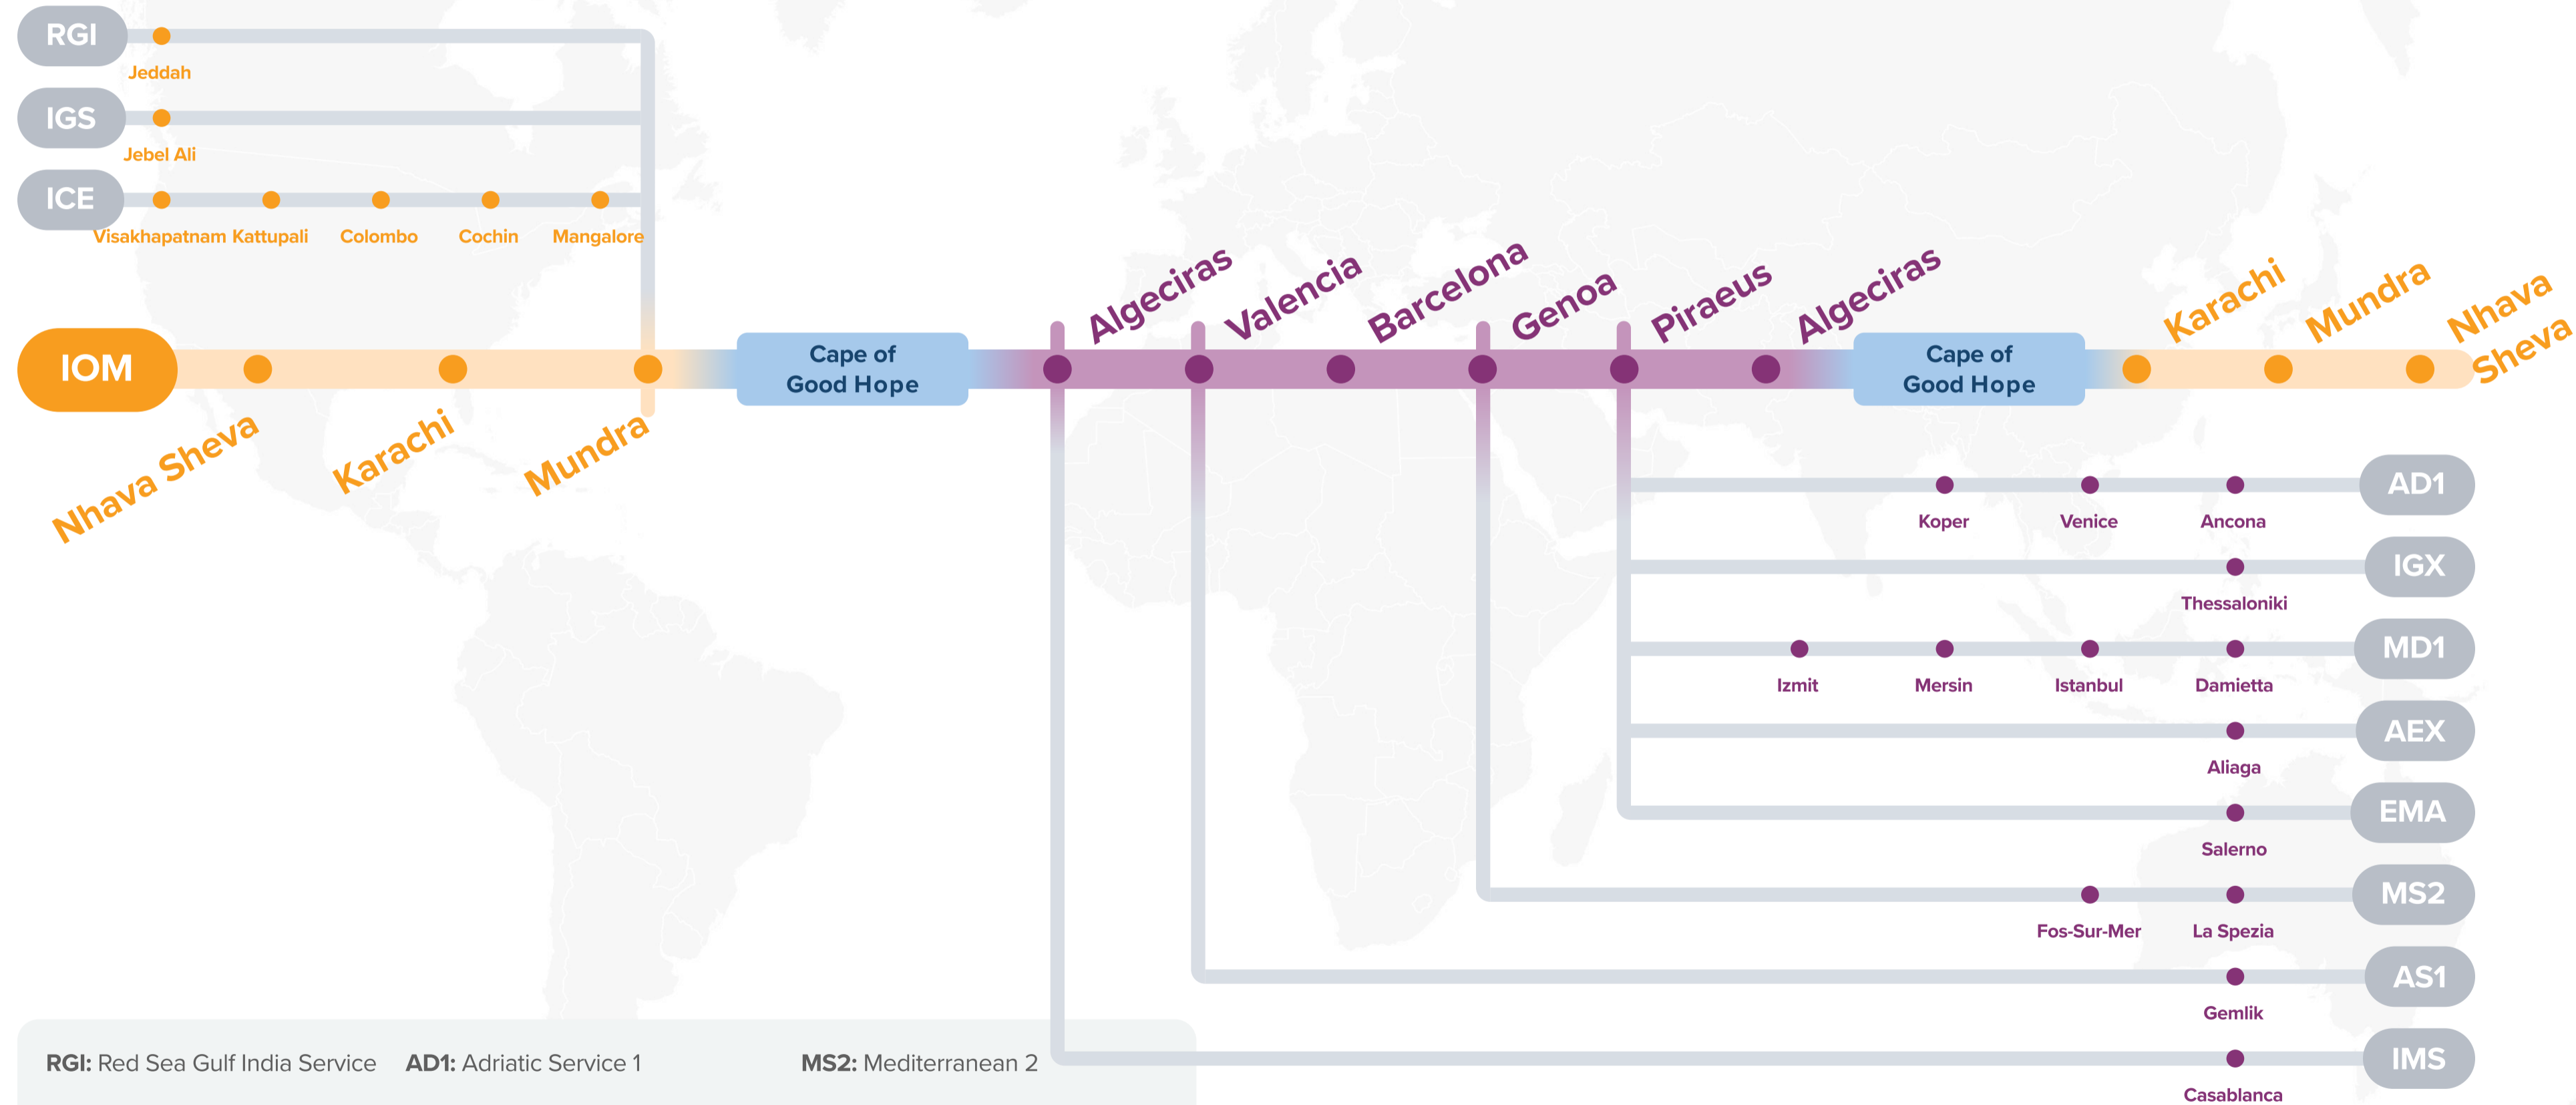

Transit Time

E/B	SIN	SHA	TAO	NGB	SHA	XMN	YTN
VLC	44	51	55	65	70	73	75
BCN	40	47	51	61	66	69	71
FOS	37	44	48	58	63	66	68
GIT	30	37	41	51	56	59	61

Asia – Mediterranean Service (via CoGH)

MD5: Mediterranean 5

Eastbound

WESTBOUND ←
EASTBOUND →

Service Features

- Dedicated service connection West India, Pakistan with West, East Mediterranean ports directly.

Port Rotation

(Terminals are subject to change)

ORIGIN	CODE	ETA	ETD	TERMINAL
NHAVA SHEVA	NSA	FRI	SAT	BHARAT MUMBAI CONTAINER TERMINALS (PSA)
KARACHI	KHI	MON	MON	SOUTH ASIA PAKISTAN TERMINALS
MUNDRA	MUN	TUE	WED	ADANI INTERNATIONAL CONTAINER TERMINAL (CT3)
ALGECIRAS	ALG	MON	TUE	TOTAL TERMINAL INTERNATIONAL ALGECIRAS
VALENCIA	VLC	WED	FRI	APM TERMINALS VALENCIA
BARCELONA	BCN	SAT	SUN	APM TERMINALS BARCELONA
GENOA	GOA	MON	WED	VOLTRI TERMINAL EUROPE (VTE-PSA)
PIRAEUS	PIR	SAT	MON	PIRAEUS CONTAINER TERMINAL (PCT)
ALGECIRAS	ALG	THU	FRI	TOTAL TERMINAL INTERNATIONAL ALGECIRAS
KARACHI	KHI	THU	THU	SOUTH ASIA PAKISTAN TERMINALS
MUNDRA	MUN	FRI	SAT	ADANI INTERNATIONAL CONTAINER TERMINAL (CT3)
NHAVA SHEVA	NSA	SUN	SAT	BHARAT MUMBAI CONTAINER TERMINALS (PSA)

IOM: Indian Ocean Mediterranean

Westbound

- RGI:** Red Sea Gulf India Service
- IGS:** India Gulf Service
- ICE:** India Coastal Express
- AD1:** Adriatic Service 1
- IGX:** Intra-Greece Express
- MD1:** Mediterranean 1
- AEX:** Aegean Express
- EMA:** East Mediterranean America
- MS2:** Mediterranean 2
- AS1:** Aegean Spain 1
- IMS:** Intra Morocco Service

AD1: Adriatic Service 1

EMA: East Mediterranean America

Your Number **ONE** Shipping Partner

● Connecting the
East and the West

Ocean Network Express Pte. Ltd.
7 Straits View, #16-01 Marina One East Tower, Singapore 018936
www.one-line.com