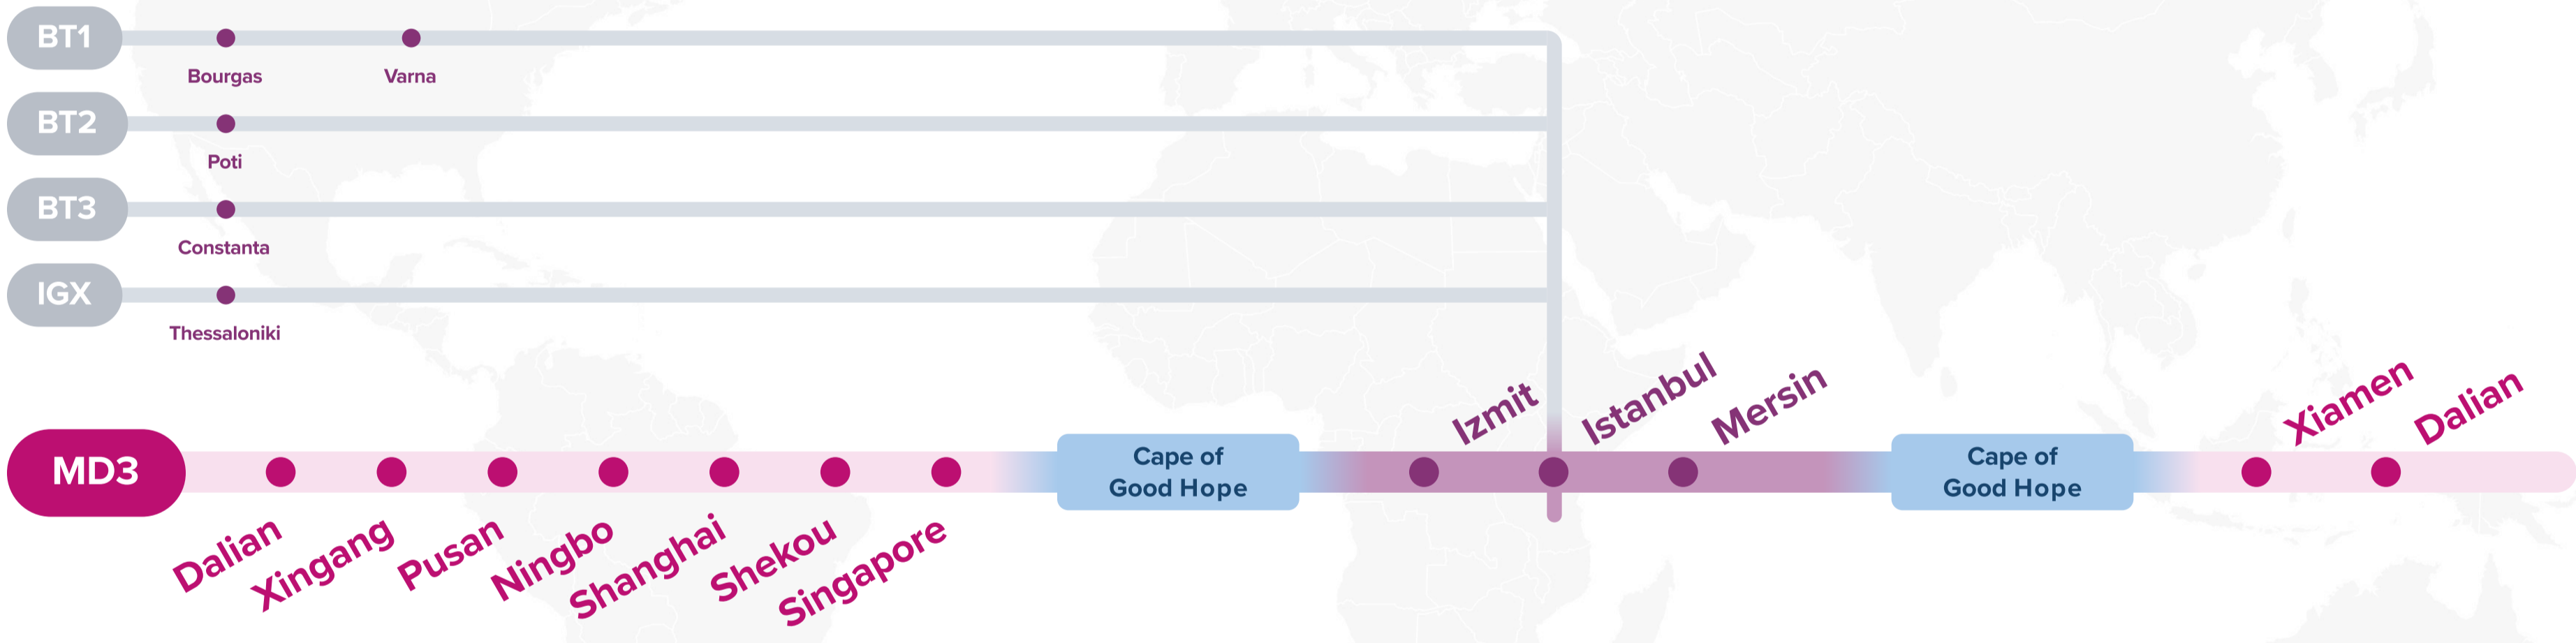

WESTBOUND ←
EASTBOUND →

Asia – Mediterranean Service (via CoGH)

MD3: Mediterranean 3

Westbound

JID: Japan Indonesia
SRG: Semarang Service
SSX: Surabaya Singapore Express
JSM: Japan Straits Malaysia
BT1: Black Sea Türkiye Service
BT2: Black Sea Türkiye Service 2
BT3: Black Sea Türkiye Service 3

Asia – Mediterranean Service (via CoGH)

MD3: Mediterranean 3

Eastbound

BT1: Black Sea Türkiye Service
BT2: Black Sea Türkiye Service 2
BT3: Black Sea Türkiye Service 3
IGX: Intra-Greece Express

WESTBOUND ←

Eastbound

WESTBOUND ←
EASTBOUND →

Service Features

- Dedicated service connection West India, Pakistan with West, East Mediterranean ports directly.

Port Rotation

(Terminals are subject to change)

ORIGIN	CODE	ETA	ETD	TERMINAL
NHAVA SHEVA	NSA	FRI	SAT	BHARAT MUMBAI CONTAINER TERMINALS (PSA)
KARACHI	KHI	MON	MON	SOUTH ASIA PAKISTAN TERMINALS
MUNDRA	MUN	TUE	WED	ADANI INTERNATIONAL CONTAINER TERMINAL (CT3)
ALGECIRAS	ALG	MON	TUE	TOTAL TERMINAL INTERNATIONAL ALGECIRAS
VALENCIA	VLC	WED	FRI	APM TERMINALS VALENCIA
BARCELONA	BCN	SAT	SUN	APM TERMINALS BARCELONA
GENOA	GOA	MON	WED	VOLTRI TERMINAL EUROPE (VTE-PSA)
PIRAEUS	PIR	SAT	MON	PIRAEUS CONTAINER TERMINAL (PCT)
ALGECIRAS	ALG	THU	FRI	TOTAL TERMINAL INTERNATIONAL ALGECIRAS
KARACHI	KHI	THU	THU	SOUTH ASIA PAKISTAN TERMINALS
MUNDRA	MUN	FRI	SAT	ADANI INTERNATIONAL CONTAINER TERMINAL (CT3)
NHAVA SHEVA	NSA	SUN	SAT	BHARAT MUMBAI CONTAINER TERMINALS (PSA)

AD1: Adriatic Service 1

EMA: East Mediterranean America

Your Number **ONE** Shipping Partner

● Connecting the
East and the West

Ocean Network Express Pte. Ltd.
7 Straits View, #16-01 Marina One East Tower, Singapore 018936
www.one-line.com