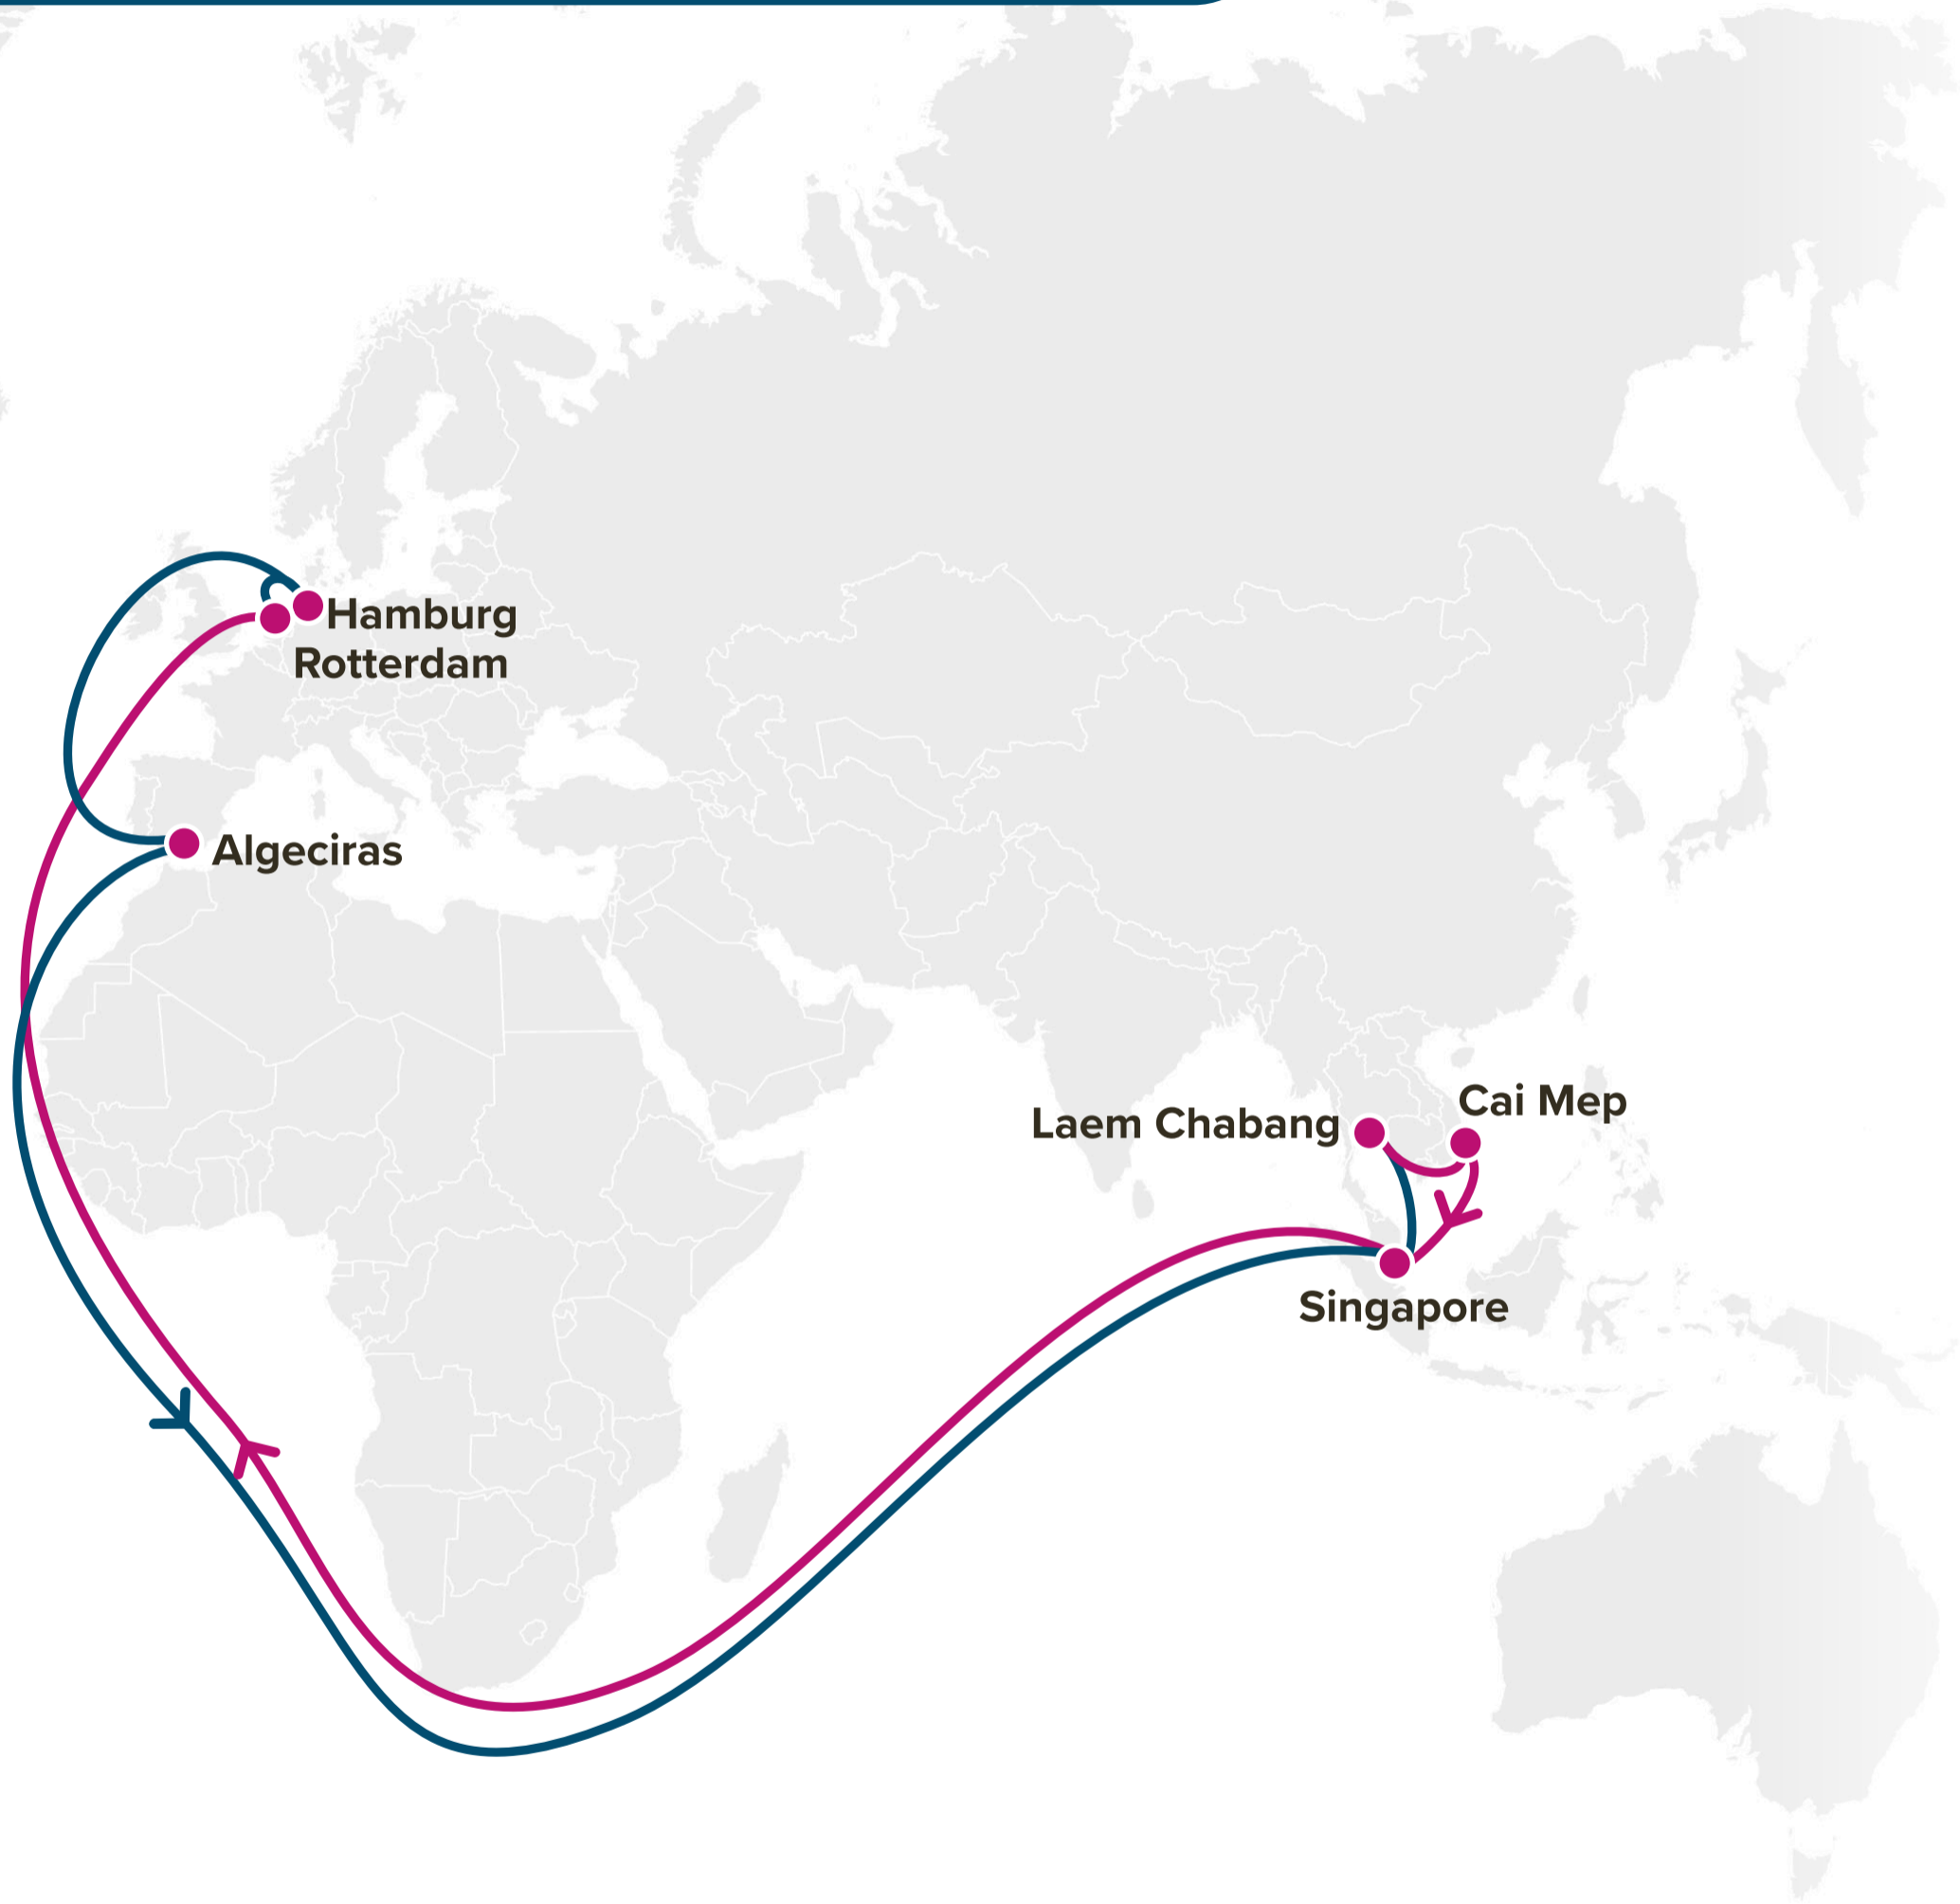

MD1: Mediterranean 1

MS2: Mediterranean Pacific South 2

MD3: Mediterranean 3

MD4: Mediterranean 4

MD5: Mediterranean 5

IOM: Indian Ocean Mediterranean

6 choices of services that provide extensive coverage of key ports to meet your direct connection needs across Asia and Mediterranean.

Asia – Mediterranean Service (via CoGH)

First Sailing Dates

SERVICE	VESSEL	FROM ASIA			FROM MEDITERRANEAN		
		VOYAGE	FIRST PORT	ETA	VOYAGE	FIRST PORT	ETA
MD1	YM WORLD	0048W	NINGBO	31 MAR 2026	0048E	DAMIETTA	13 MAY 2026
MS2	ONE FORTUNE	0007W	PUSAN	28 MAR 2026	0007E	TANGIER	15 MAY 2026

Subject to changes

WESTBOUND ←
EASTBOUND →

Service Features

- Unique direct coverage from Southeast Asia Hubs: Laem Chabang and Cai Mep
- Express connection into Benelux region and Germany.

Port Rotation

(Terminals are subject to change)