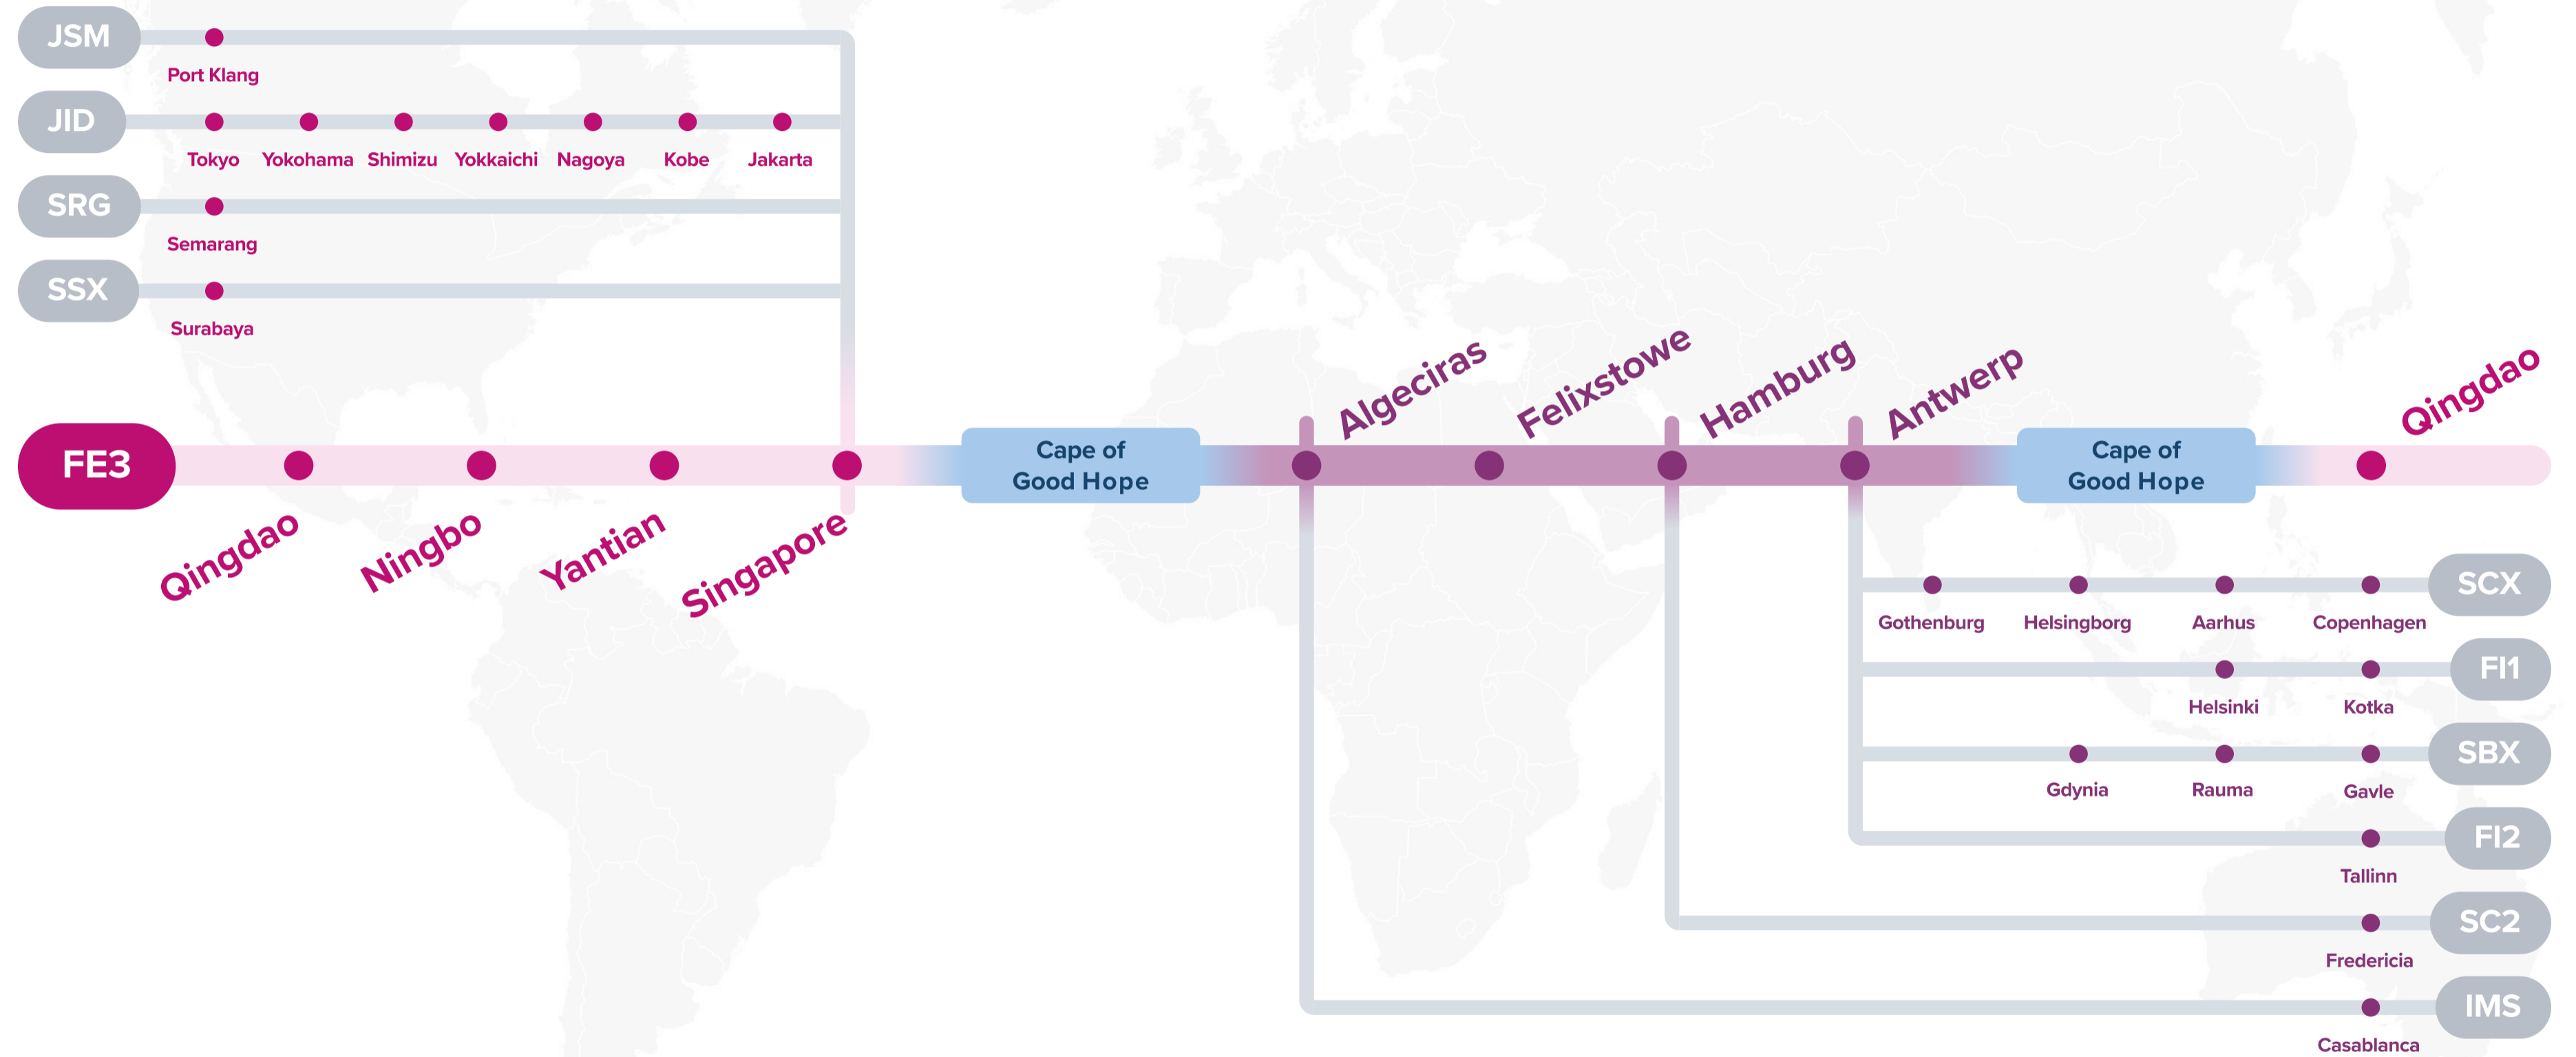

JSM: Japan Straits Malaysia

IRX: Irish Sea Express

WESTBOUND ←
EASTBOUND →

Service Features

- ☐ Direct service from China and Southeast Asia into Felixstowe, Hamburg and Antwerp.
- ☐ Unique coverage into Algeciras.
- ☐ Seamless coverage from North Europe into China.

Port Rotation

(Terminals are subject to change)

ORIGIN	CODE	ETA	ETD	TERMINAL
QINGDAO	TAO	TUE	FRI	QINGDAO NEW QIANWAN CONTAINER TERMINAL (QQCT)
NINGBO	NGB	SAT	TUE	NINGBO ZHOUSHAN PORT - BEILUN 2ND CONTAINER
YANTIAN	YTN	THU	SUN	YANTIAN INTERNATIONAL CONTAINER TERMINAL (YICT)
SINGAPORE	SIN	THU	FRI	PSA SINGAPORE
ALGECIRAS	ALG	FRI	SAT	TOTAL TERMINAL INTERNATIONAL (TTI)
FELIXSTOWE	FXT	WED	FRI	PORT OF FELIXSTOWE
HAMBURG	HAM	TUE	FRI	HHLA CONTAINER TERMINAL BUCHARDKAI (CTB)
ANTWERP	ANR	TUE	FRI	PSA - NOORDZEE TERMINAL 913
QINGDAO	TAO	TUE	FRI	QINGDAO NEW QIANWAN CONTAINER TERMINAL (QQCT)

FE3: Far East – Europe 3 Westbound

JSM: Japan Straits Malaysia

SCX: Scandinavia Express

SC2: Scandinavia Express 2

JID: Japan Indonesia

FI1: Finland Express 1

IMS: Intra Morocco Service

SRG: Semarang Service

- Express service from China and Southeast Asia to Le Havre.
- Competitive transit from Antwerp and Le Havre to China and Southeast Asia.

Port Rotation

(Terminals are subject to change)

ORIGIN	CODE	ETA	ETD	TERMINAL
QINGDAO	TAO	WED	FRI	QINGDAO QIANWAN CONTAINER TERMINAL (QQCT)
NINGBO	NGB	WED	THU	NINGBO DAXIE CONTAINER TERMINAL CO., LTD.
SHANGHAI	SHA	MON	TUE	SHANGHAI GUANDONG INTL CON (DXYS)
YANTIAN	YTN	FRI	SAT	YANTIAN INTL CONTAINER TERMINAL (YICT)
SINGAPORE	SIN	WED	FRI	PSA SINGAPORE
LE HAVRE	LEH	MON	WED	TNMSC
HAMBURG	HAM	THU	SUN	HHLA CONTAINER TERMINAL BURCHARDKAI (CTB)
ROTTERDAM	RTM	MON	WED	ECT DELTA TERMINAL
ANTWERP	ANR	SAT	MON	MPET 1742
LE HAVRE	LEH	TUE	WED	TNMSC
SINGAPORE	SIN	MON	FRI	PSA SINGAPORE
QINGDAO	TAO	WED	FRI	QINGDAO QIANWAN CONTAINER TERMINAL (QQCT)