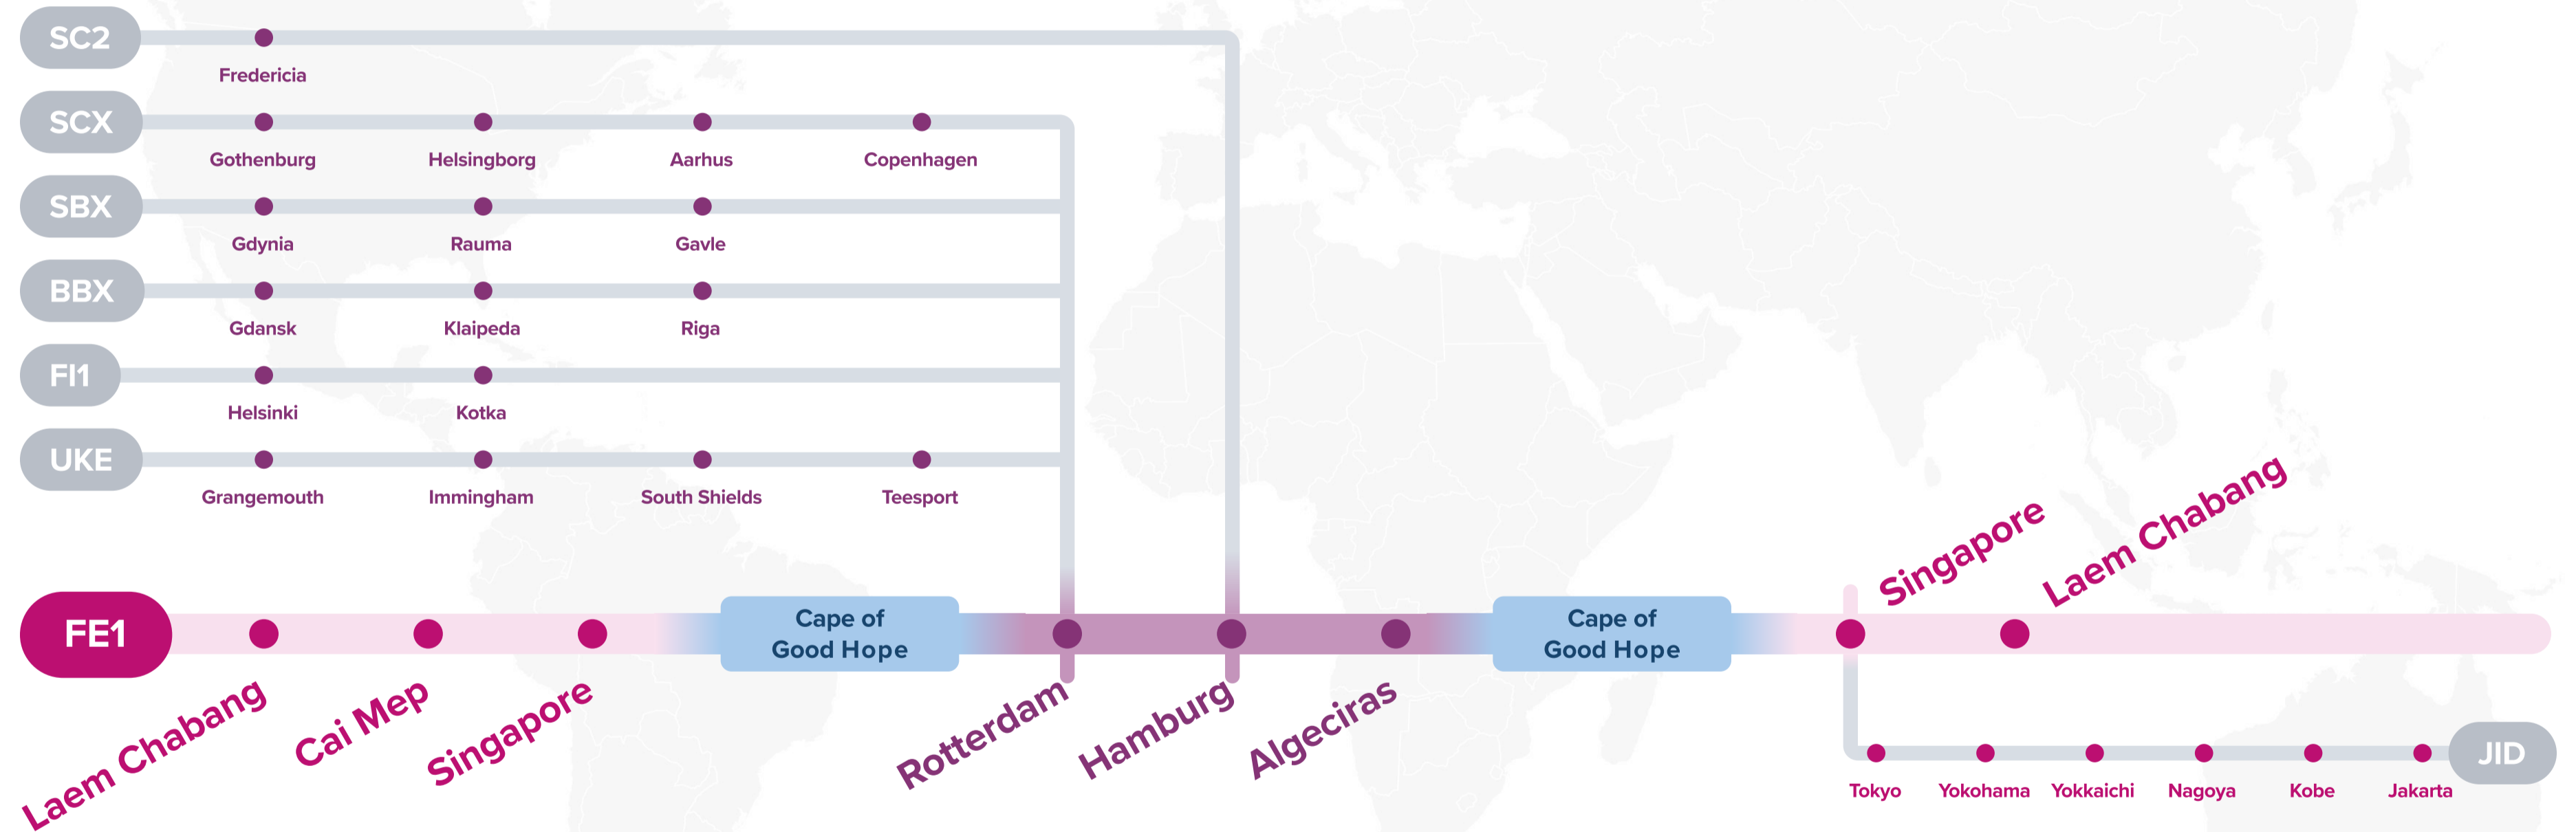

Transit Time

W/B	RTM	HAM	ALG	E/B	SIN	LCH	CMP
LCH	38	43	53	RTM	45	49	53
CMP	34	39	49	HAM	41	45	49
SIN	31	36	46	ALG	32	36	40

Asia – North Europe Service (via CoGH)

FE1: Far East – Europe 1 Westbound

JID: Japan Indonesia

IRX: Irish Sea Express

FI1: Finland Express 1

SRG: Semarang Service

IBX: Iberia Baltic Express

UKE: UK East Coast Express

SSX: Surabaya Singapore Express

SCX: Scandinavia Express

JSM: Japan Straits Malaysia

SBX: Scandinavia Baltic Express

Asia – North Europe Service (via CoGH)

FE1: Far East – Europe 1 Eastbound

SC2: Scandinavia Express 2

BBX: Baltic Bridge Express

JID: Japan Indonesia

SCX: Scandinavia Express

F11: Finland Express 1

SBX: Scandinavia Baltic Express

UKE: UK East Coast Express

WESTBOUND ←
EASTBOUND →

Service Features

- Direct service from East Asia Hubs into United Kingdom and Benelux gateways.
- Express connection into United Kingdom.
- Direct Thailand and Vietnam connection from Northern Europe.