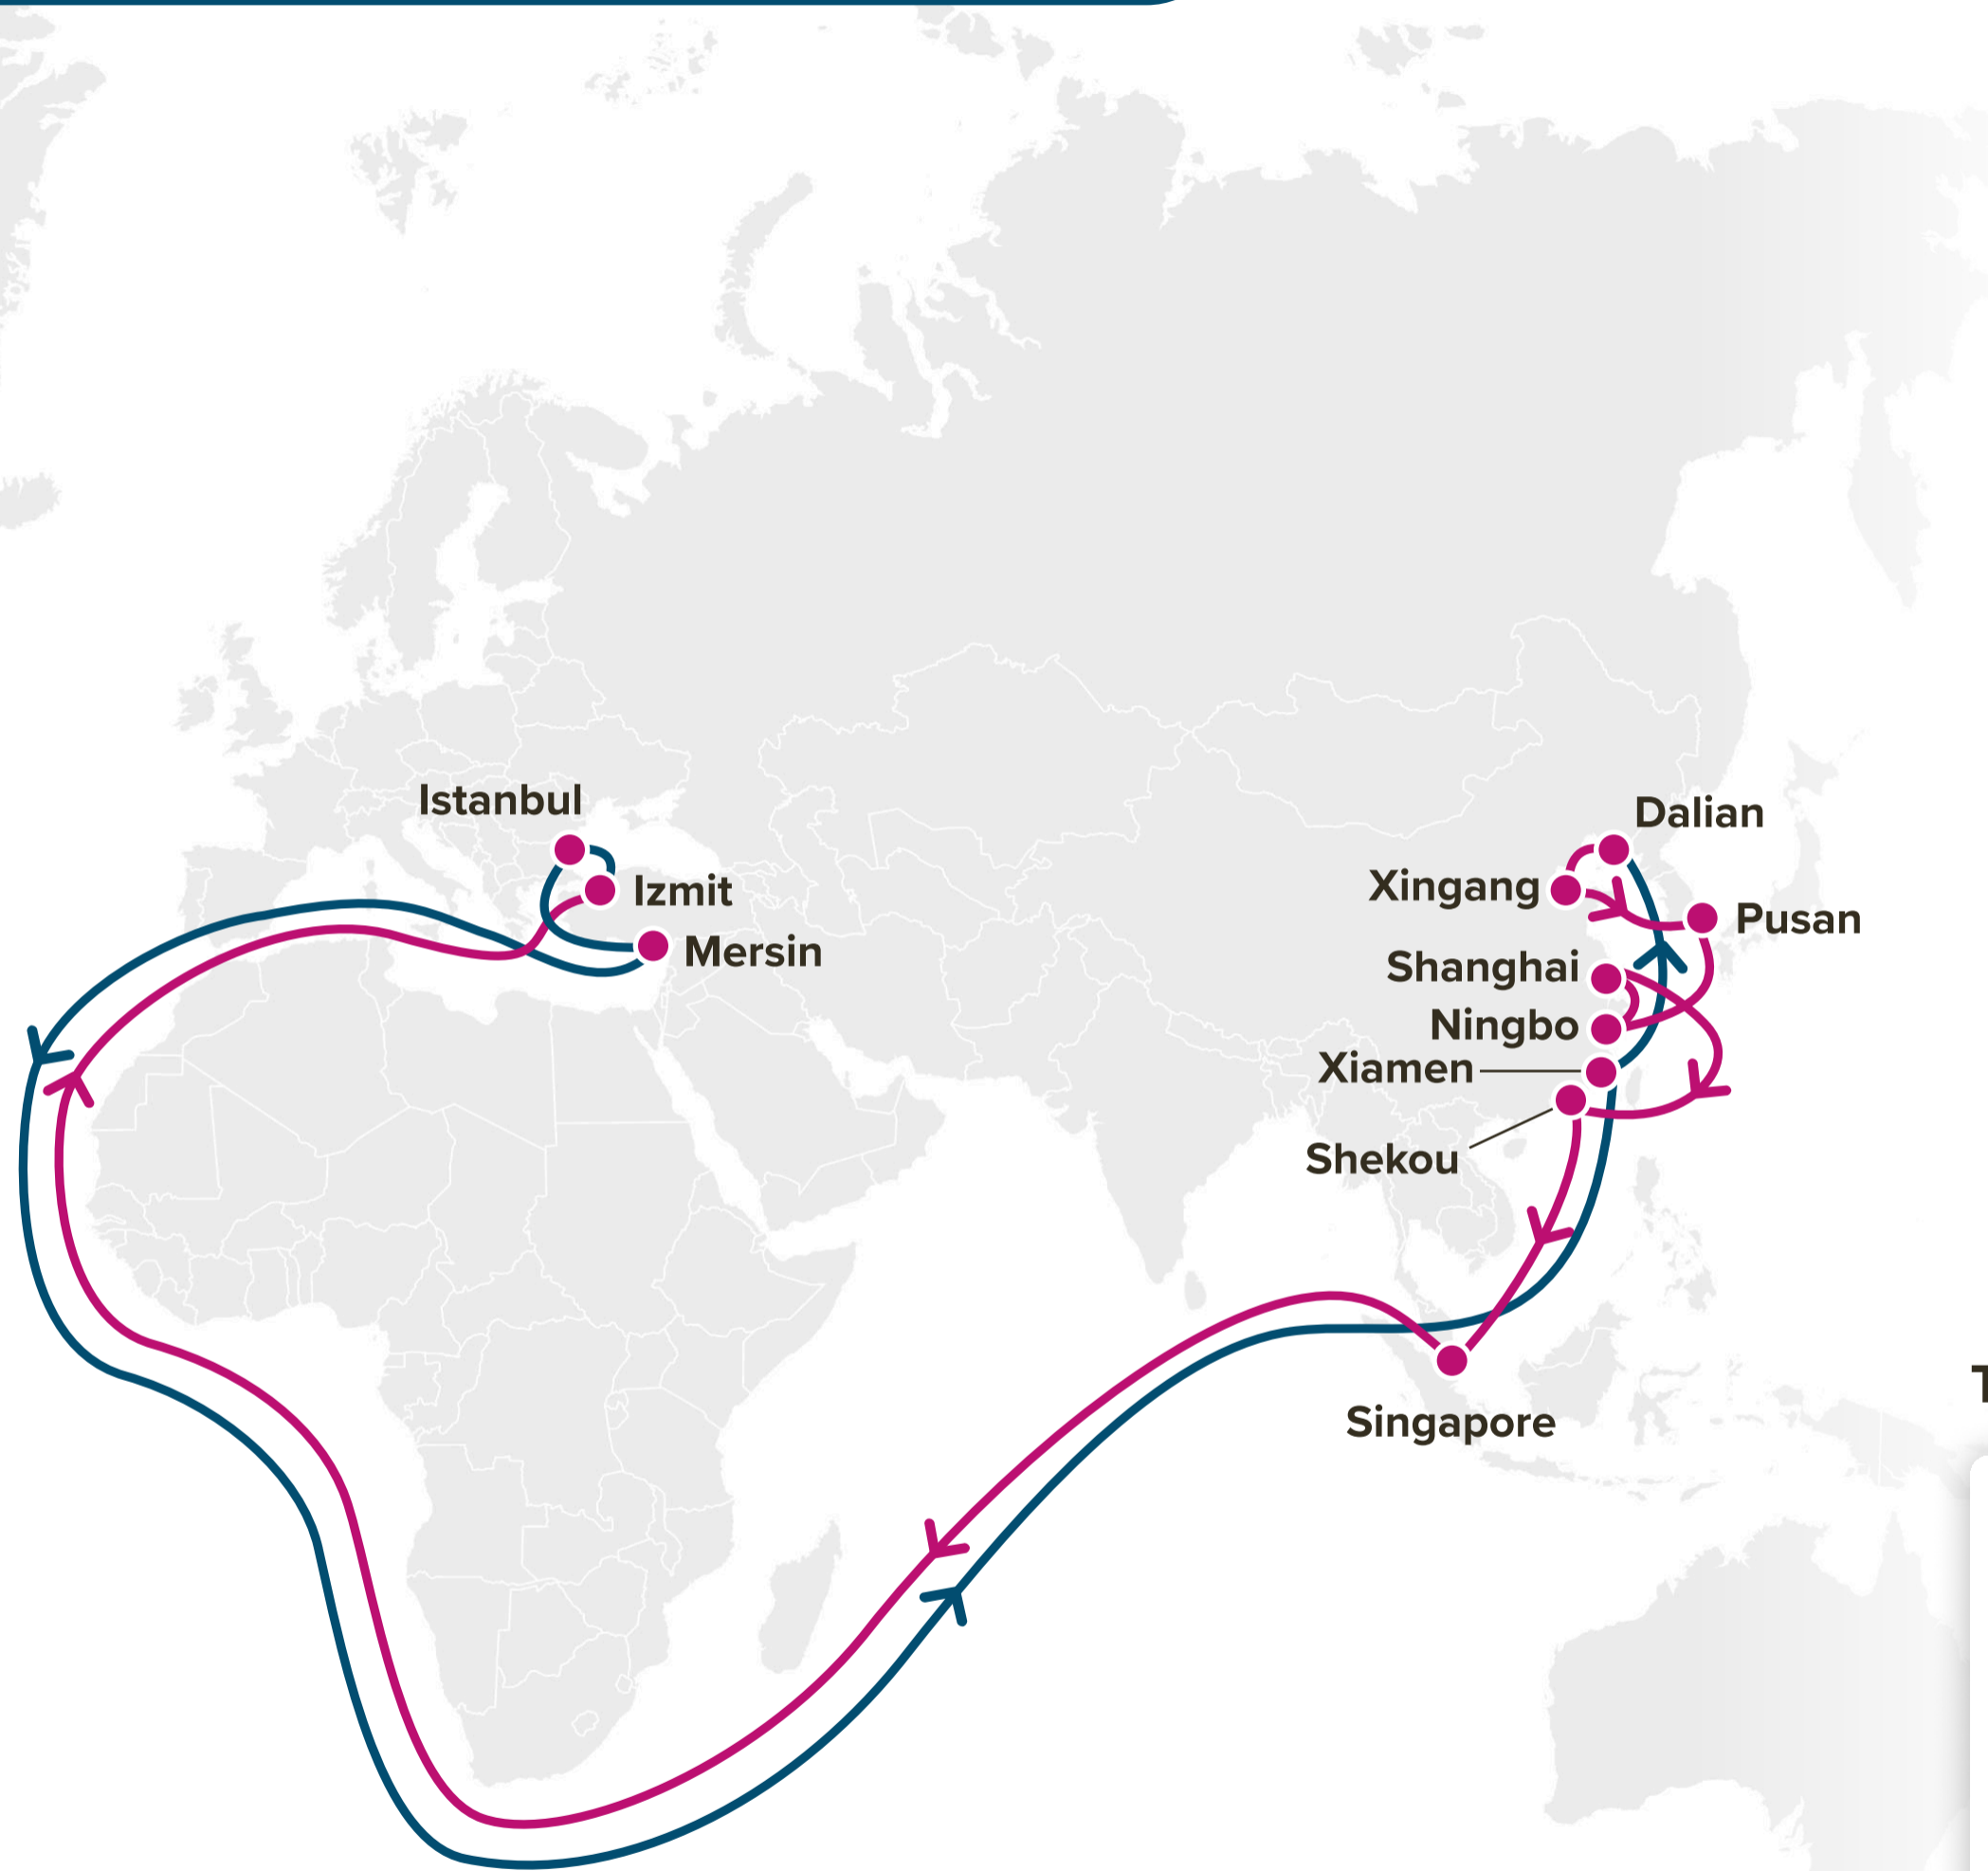

Asia – Mediterranean Service (via CoGH)

MS2: Mediterranean Pacific South 2

Eastbound

IMS: Intra Morocco Service

JID: Japan Indonesia

JSM: Japan Straits Malaysia

Service Features

- Extensive coverage of East Asia ports with fast transit to Turkiye.
- Direct access from Eastern Mediterranean and Egypt to East Asia.