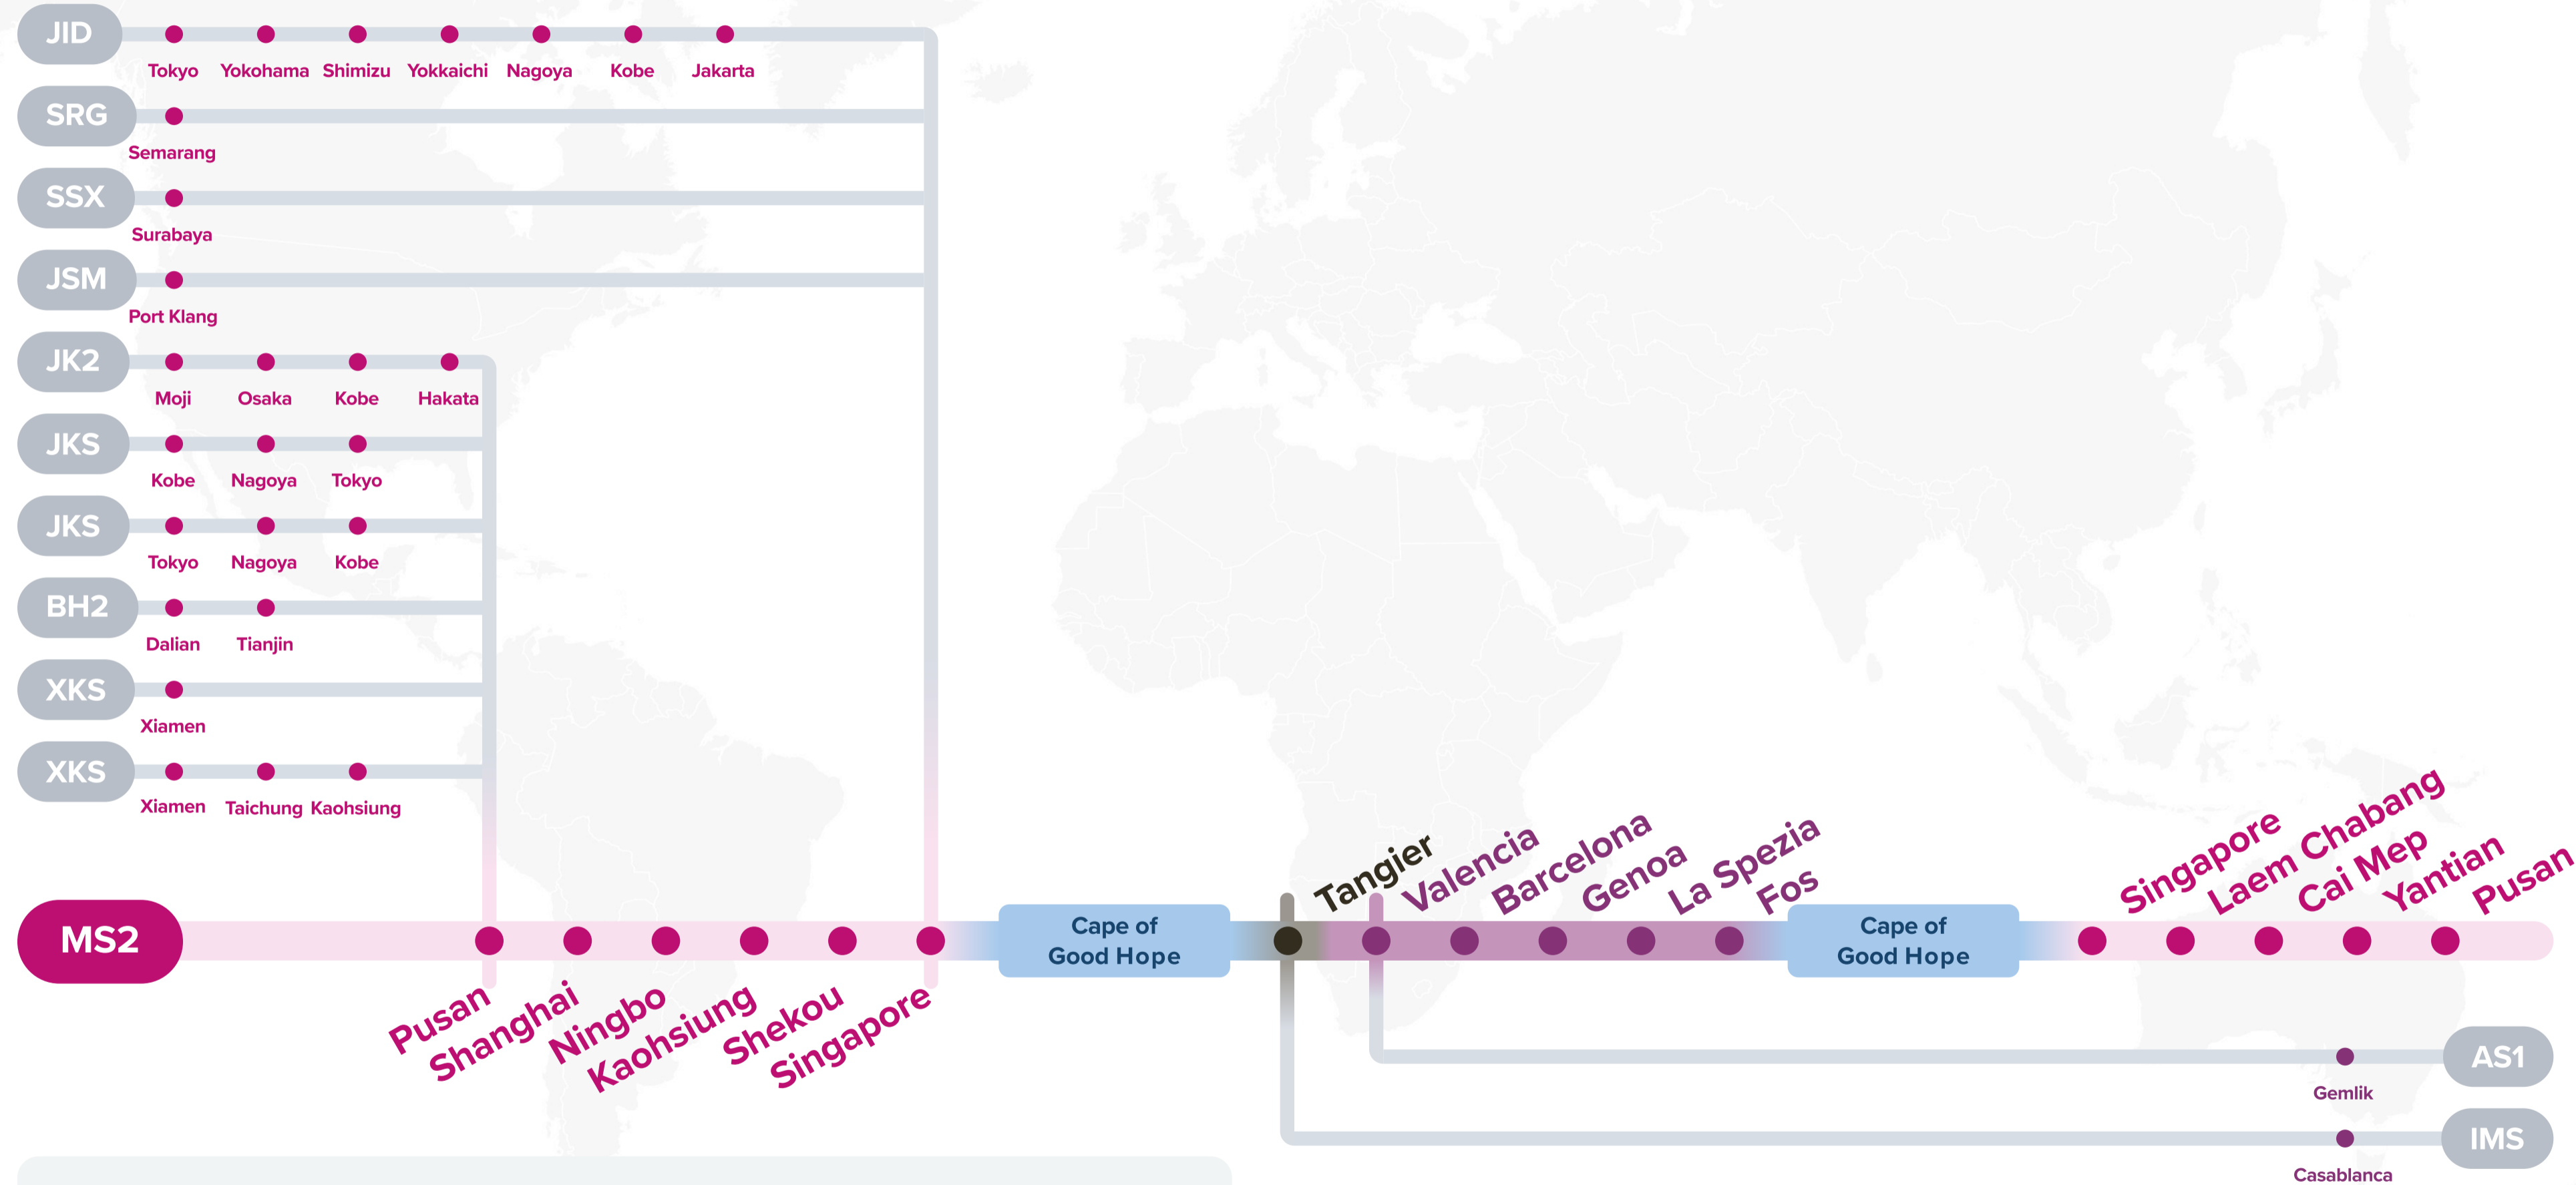

Asia – Mediterranean Service (via CoGH)

MS2: Mediterranean Pacific South 2

Westbound

JSM: Japan Straits Malaysia   **JK2:** Japan Korea Express 2   **AS1:** Aegean Spain 1
JID: Japan Indonesia   **JKS:** Japan Shuttle East & West   **IMS:** Intra Morocco Service
SRG: Semarang Service   **BH2:** Bohai Express 2
SSX: Surabaya Singapore Express   **XKS:** Xiamen Kaohsiung Shuttle