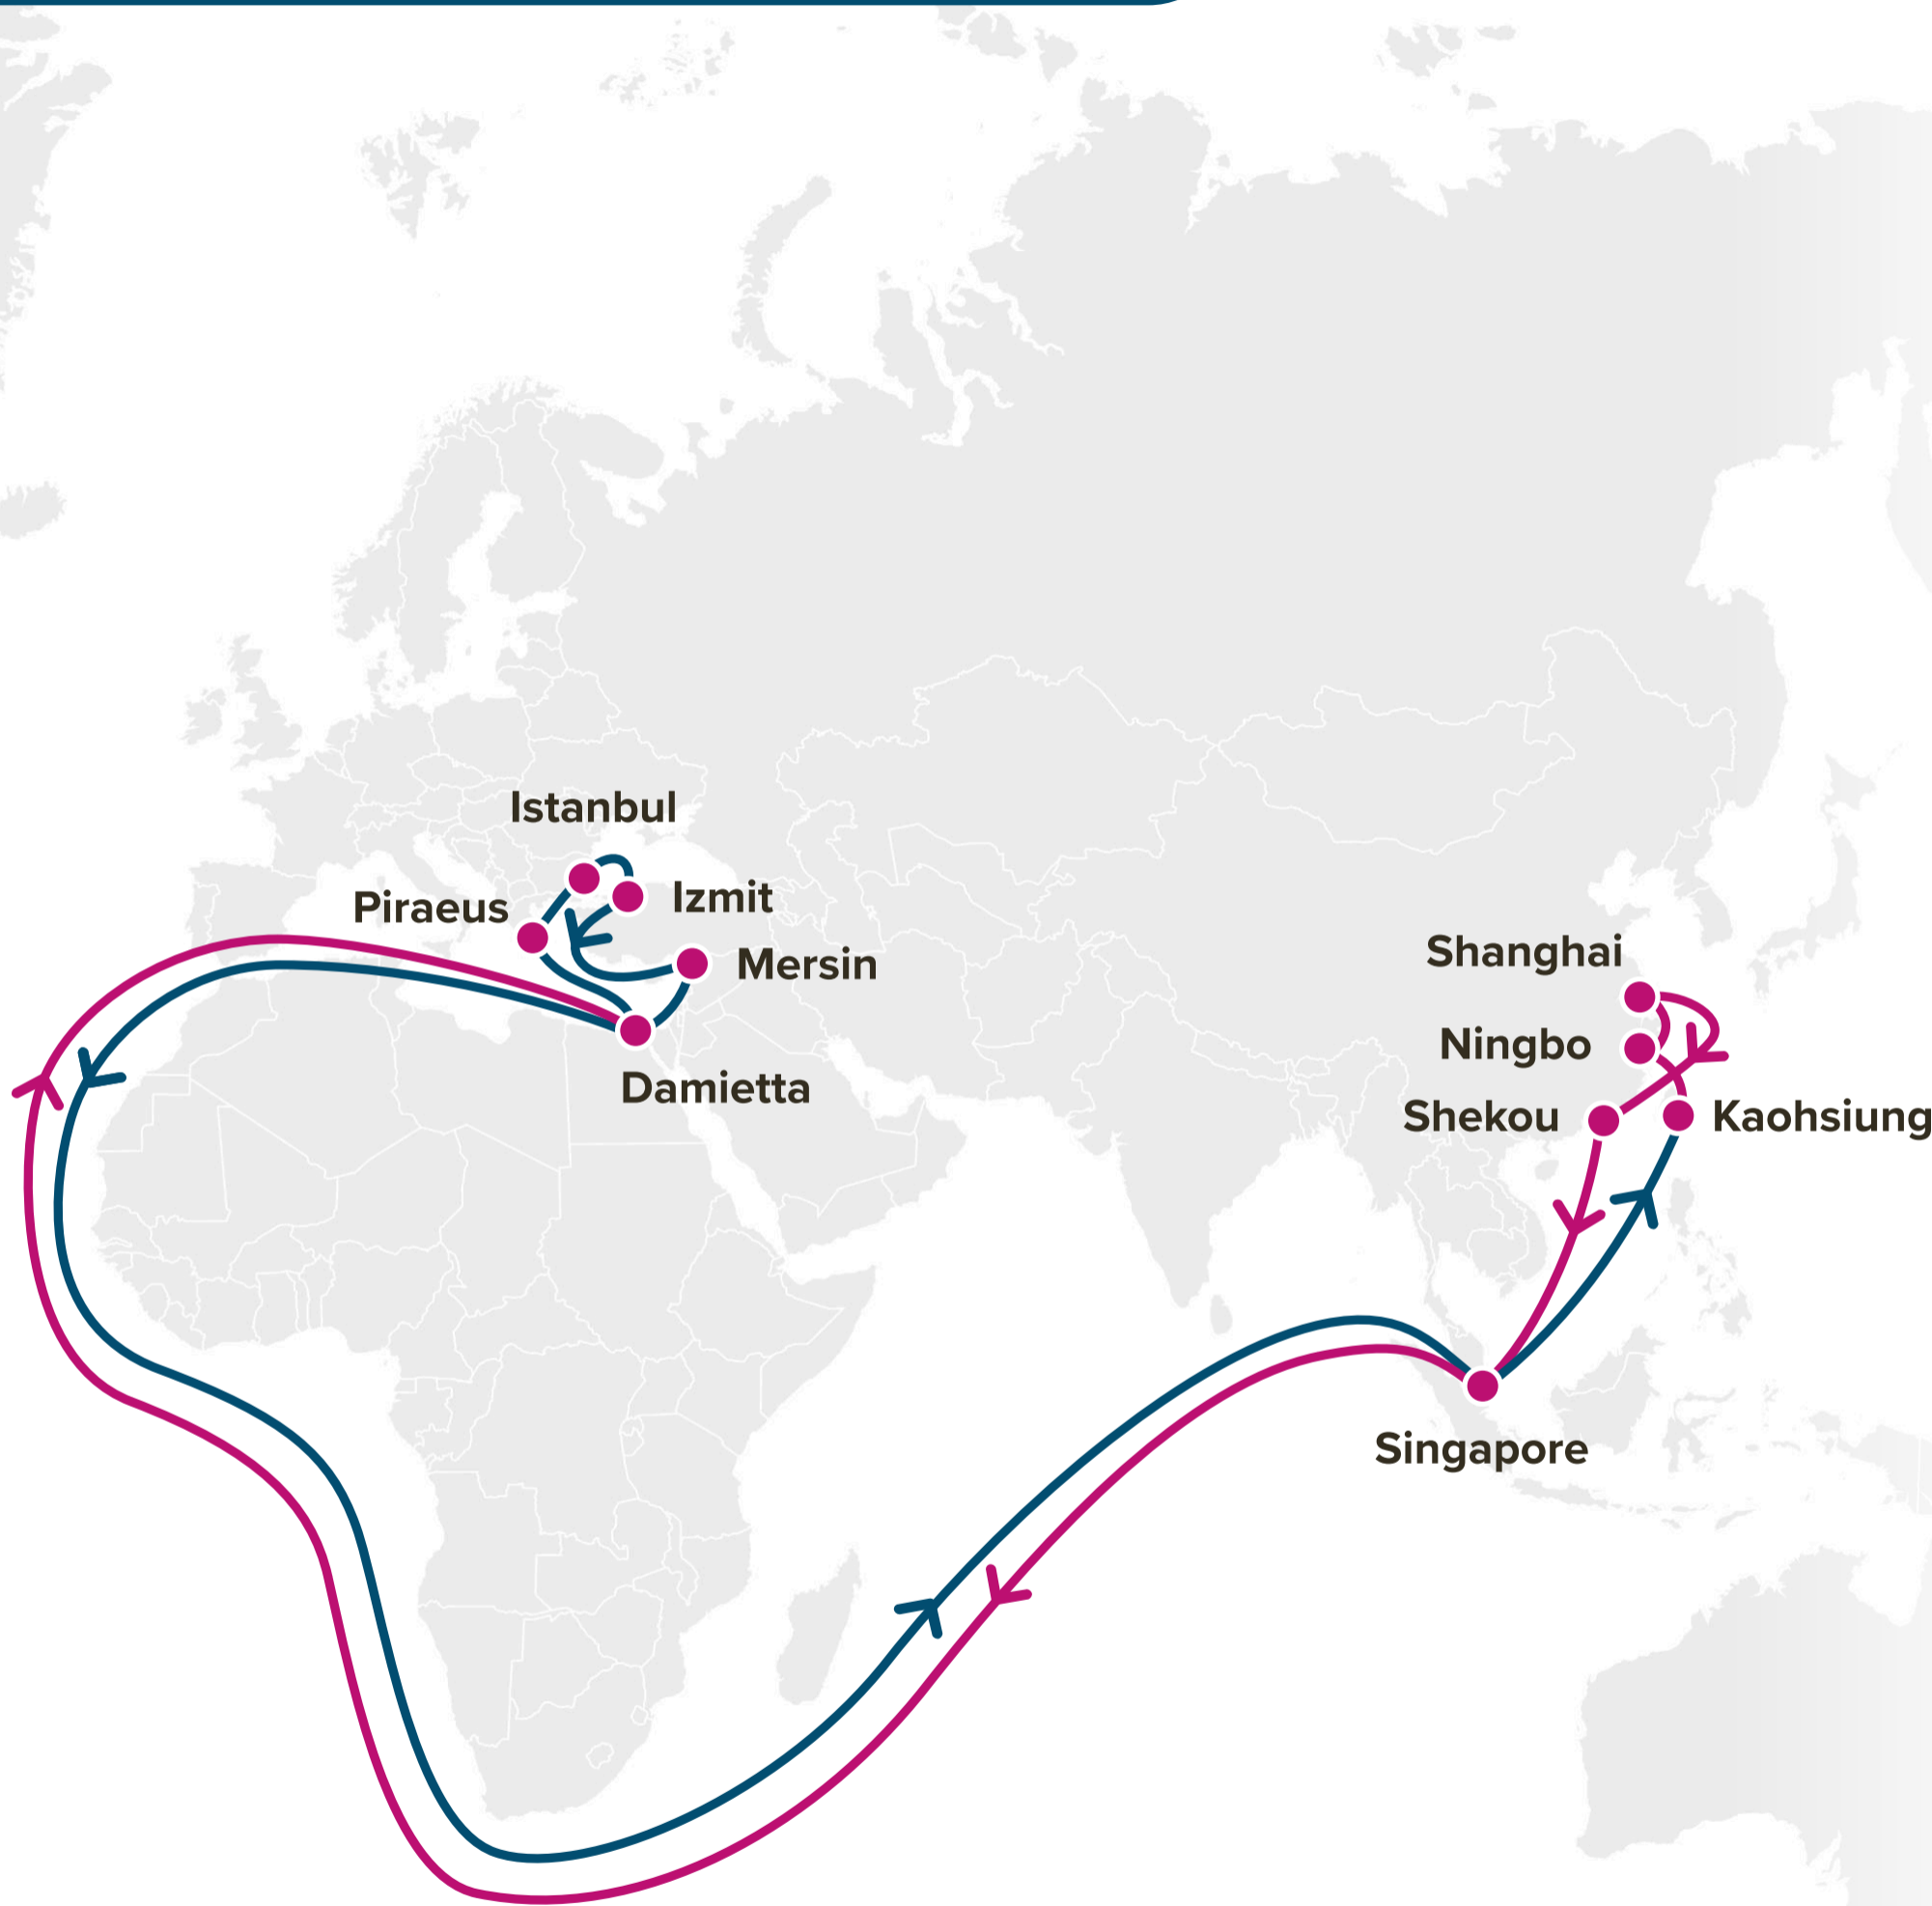

Transit Time

W/B	PUS	E/B	XMN
XMN	3	PUS	3

EASTBOUND →
WESTBOUND ←

Service Features

- Seamless connection between Kaohsiung and Pusan connecting onto Premier Alliance Services.

Port Rotation

(Terminals are subject to change)

Transit Time

E/B	PUS	W/B	XMN	TXG	KHH
XMN	7	PUS	4	5	6
TXG	6				
KHH	4				

WESTBOUND ←
EASTBOUND →

Service Features

- Direct service into Egypt, Greece and Eastern Mediterranean ports.
- Direct service from Eastern Mediterranean and Egypt to Singapore and Far East.