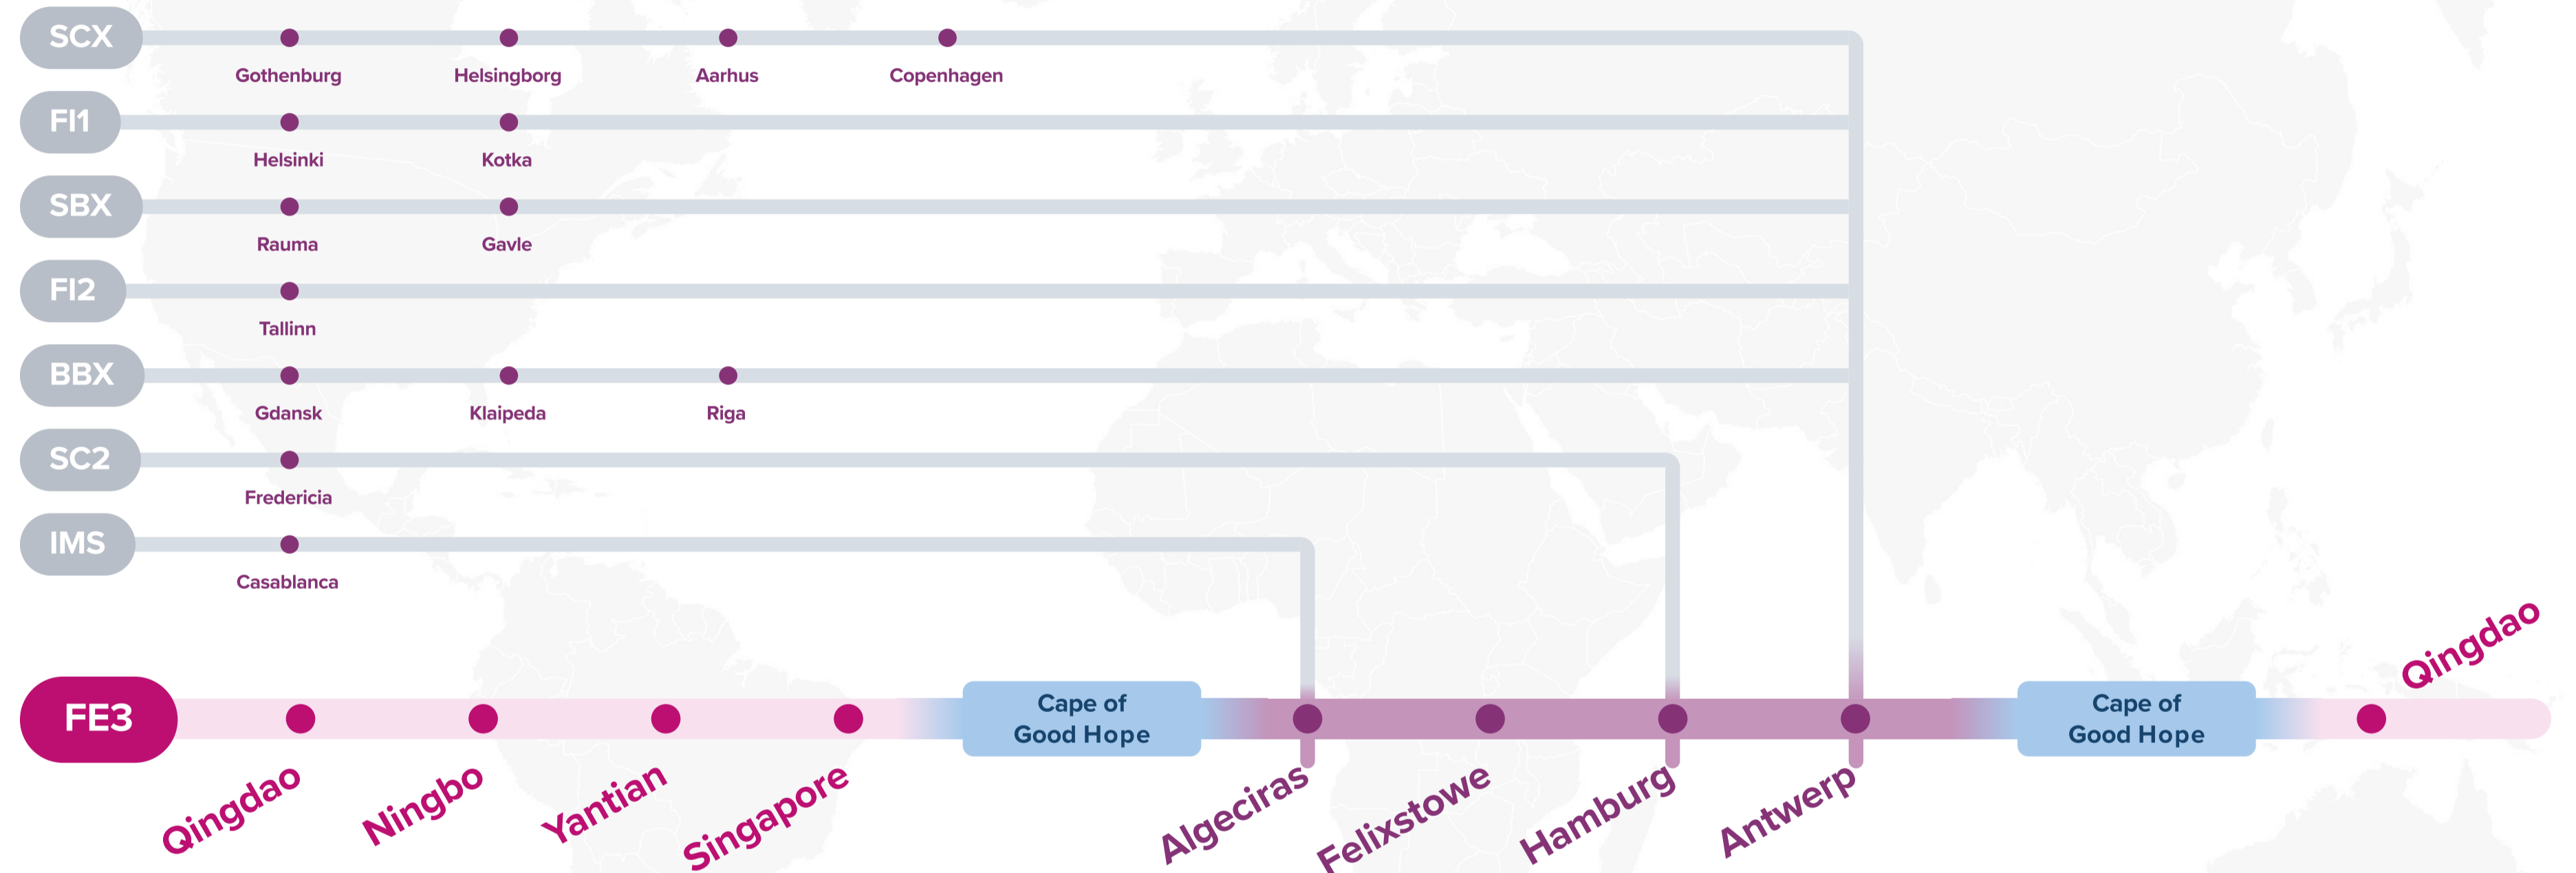

FE3: Far East – Europe 3 Westbound

JSM: Japan Straits Malaysia

SCX: Scandinavia Express

SC2: Scandinavia Express 2

JID: Japan Indonesia

FI1: Finland Express 1

IMS: Intra Morocco Service

SRG: Semarang Service

SBX: Scandinavia Baltic Express

SSX: Surabaya Singapore Express

FI2: Finland Express 2

Asia – North Europe Service (via CoGH)

FE3: Far East — Europe 3 Eastbound

SCX: Scandinavia Express

SC2: Scandinavia Express 2