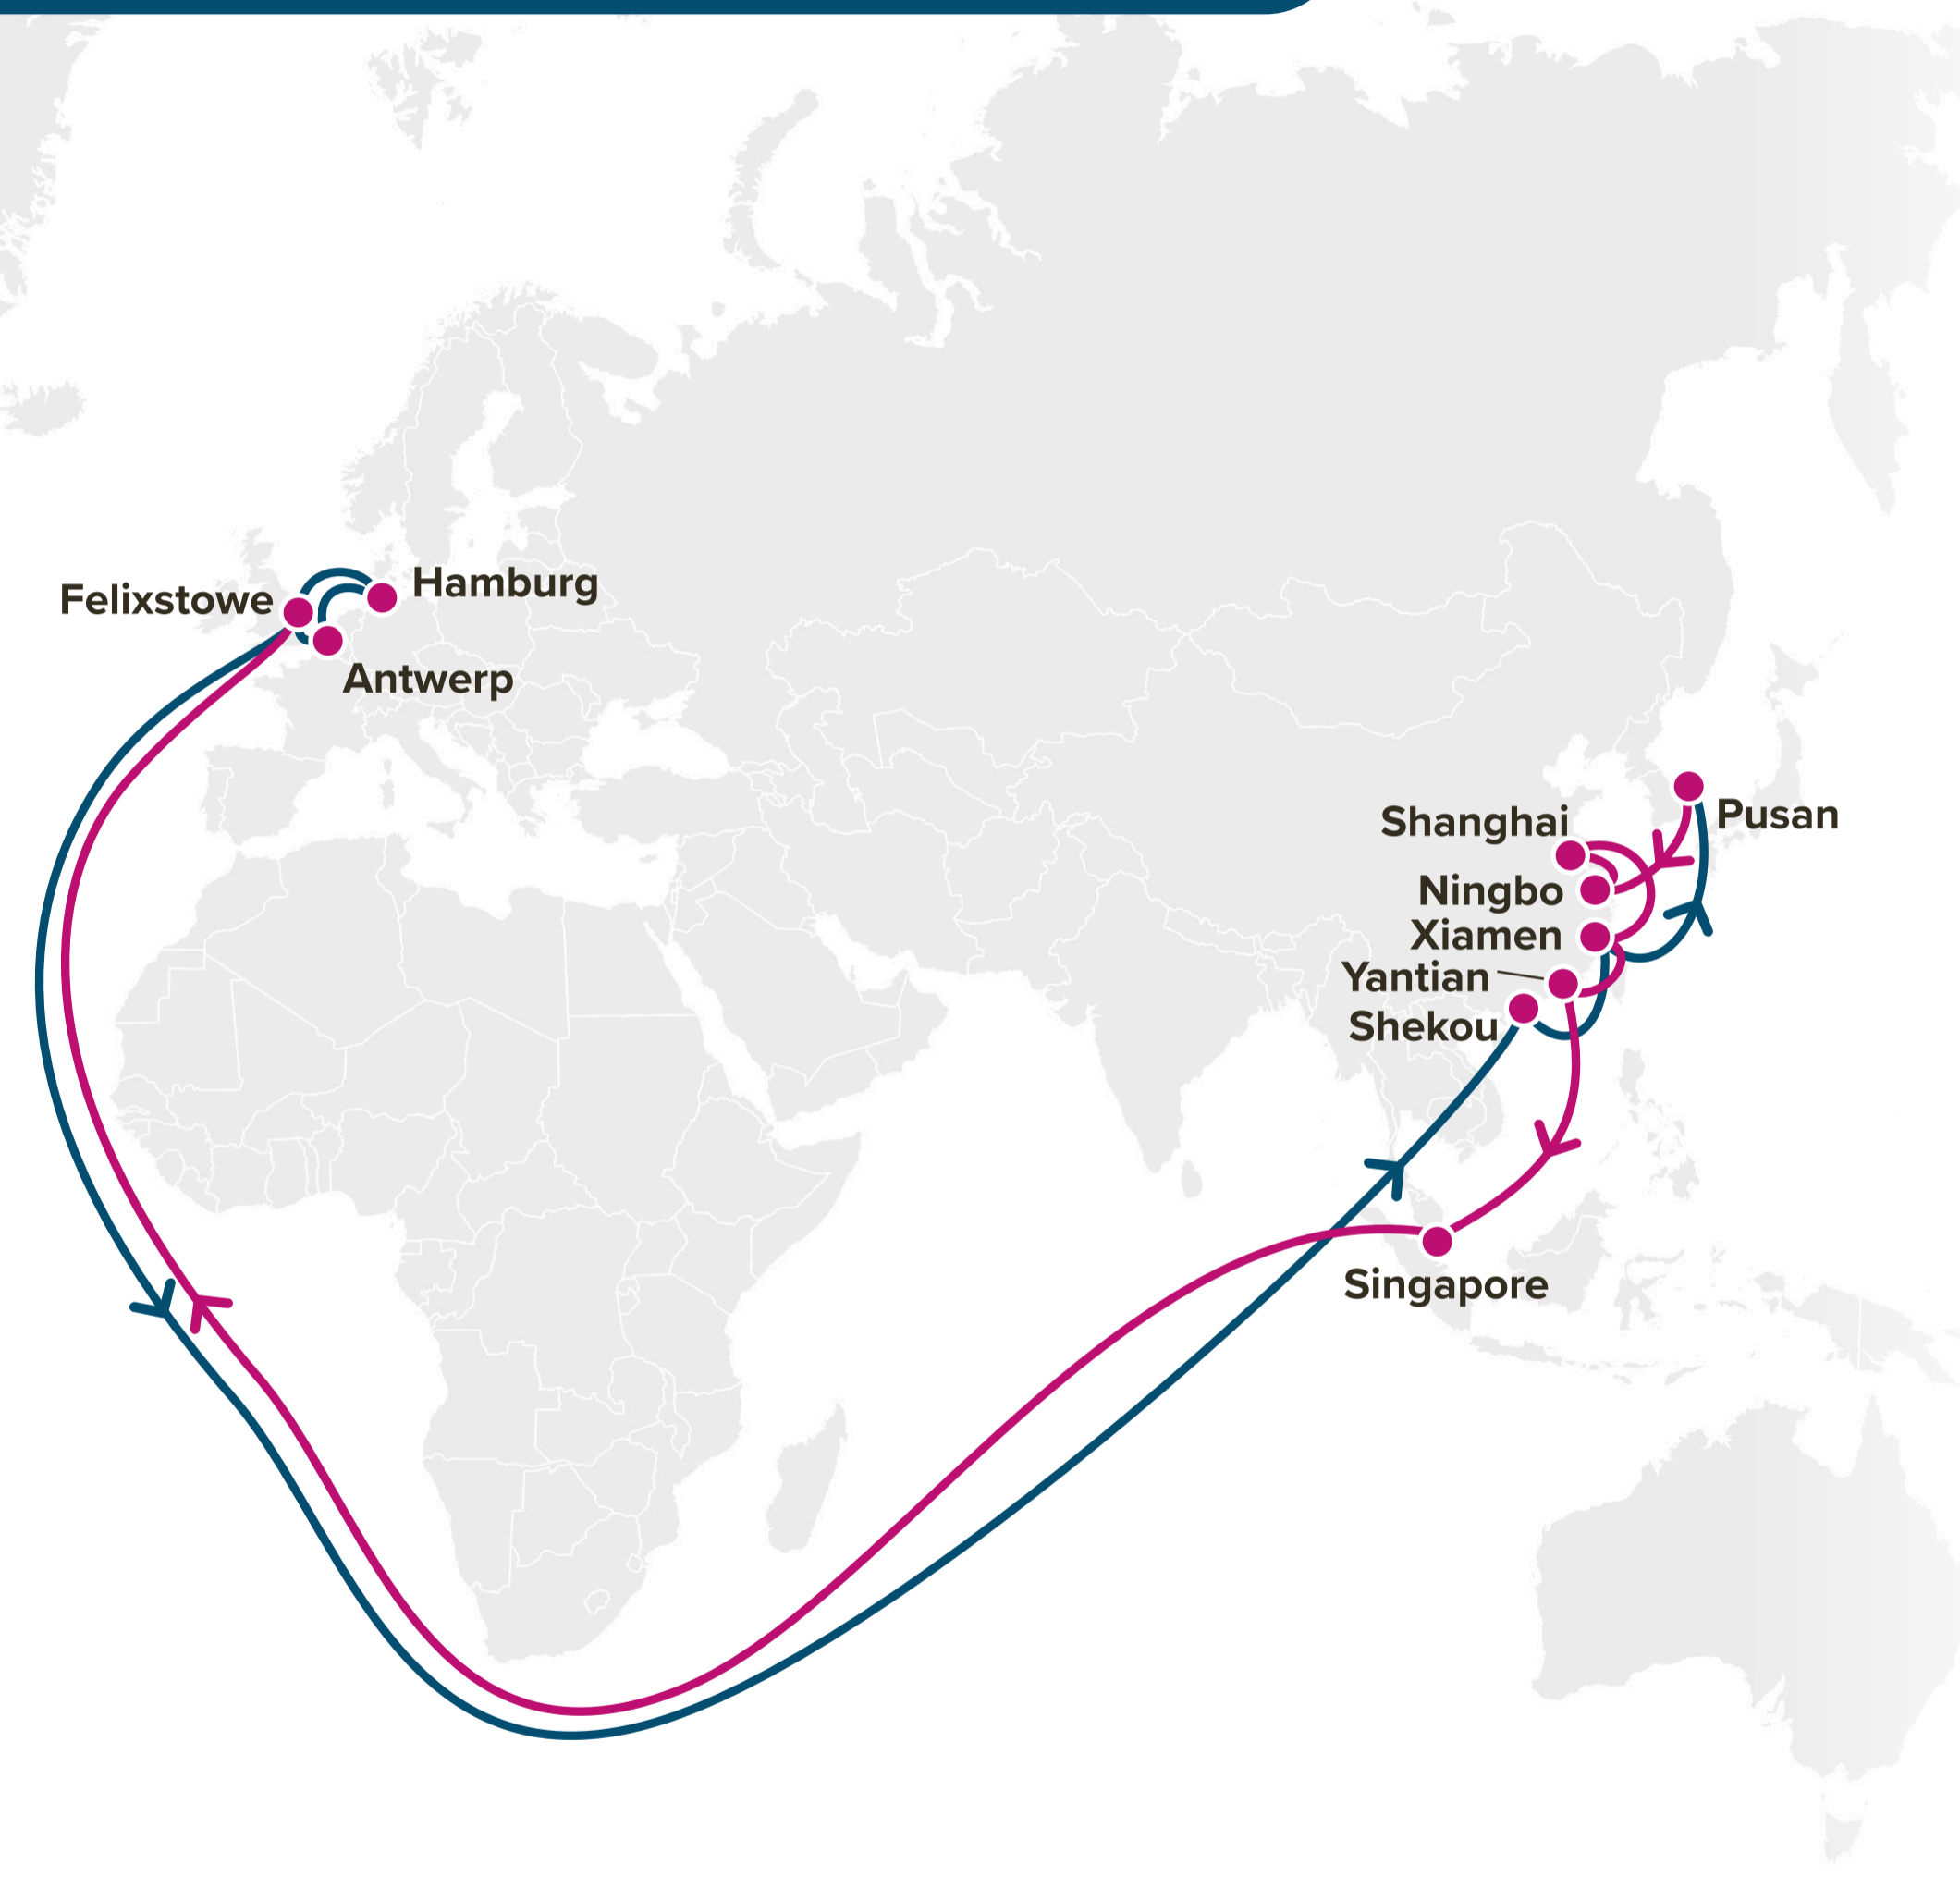

- Express service from China and Southeast Asia to Le Havre.
- Competitive transit from Antwerp and Le Havre to China and Southeast Asia.

Port Rotation

(Terminals are subject to change)

ORIGIN	CODE	ETA	ETD	TERMINAL
QINGDAO	TAO	WED	FRI	QINGDAO QIANWAN CONTAINER TERMINAL (QQCT)
NINGBO	NGB	WED	THU	NINGBO DAXIE CONTAINER TERMINAL CO., LTD.
SHANGHAI	SHA	MON	TUE	SHANGHAI GUANDONG INTL CON (DXYS)
YANTIAN	YTN	FRI	SAT	YANTIAN INTL CONTAINER TERMINAL (YICT)
SINGAPORE	SIN	WED	FRI	PSA SINGAPORE
LE HAVRE	LEH	MON	WED	TNMSC
HAMBURG	HAM	THU	SUN	HHLA CONTAINER TERMINAL BURCHARDKAI (CTB)
ROTTERDAM	RTM	MON	WED	ECT DELTA TERMINAL
ANTWERP	ANR	SAT	MON	MPET 1742
LE HAVRE	LEH	TUE	WED	TNMSC
SINGAPORE	SIN	MON	FRI	PSA SINGAPORE
QINGDAO	TAO	WED	FRI	QINGDAO QIANWAN CONTAINER TERMINAL (QQCT)

Asia – North Europe Service (via CoGH)

FE5: Far East – Europe 5 Westbound

JID: Japan Indonesia
SRG: Semarang Service
SSX: Surabaya Singapore Express
JSM: Japan Straits Malaysia

Asia – North Europe Service (via CoGH)

FE5: Far East – Europe 5 Eastbound

FE1: Far East - Europe 1

WESTBOUND ←
EASTBOUND →

Service Features

- Comprehensive coverage of ports across Northern Europe
- Direct access to Port Klang and Southeast Asia major ports