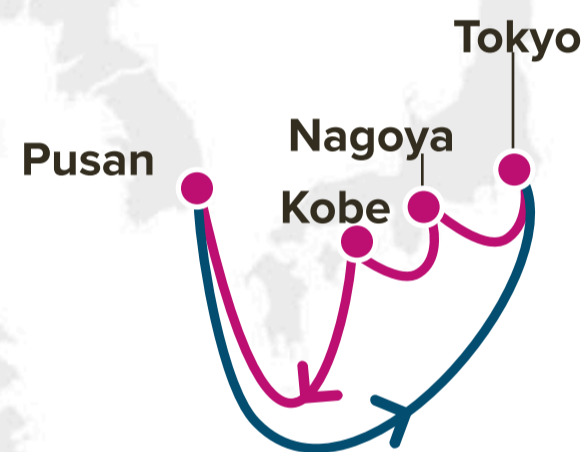

Service Features

- Seamless connection between Japan and Pusan connecting onto Premier Alliance Services.

Port Rotation

(Terminals are subject to change)

ORIGIN	CODE	ETA	ETD	TERMINAL
PUSAN	PUS	FRI	SUN	HANJIN BUSAN NEW PORT COMPANY(HJNC)
KOBE	UKB	MON	TUE	ROKKO ISLAND C-67
NAGOYA	NGO	WED	WED	TOBISHIMA CONTAINER BERTH (TCB)
TOKYO	TYO	THU	SAT	OHI NO.3-4 TERMINAL
PUSAN	PUS	MON	TUE	HANJIN BUSAN NEW PORT COMPANY(HJNC)

Transit Time

E/B	PUS	W/B	UKB	NGO	TYO
UKB	6	PUS	1	3	4
NGO	5				
TYO	2				

WESTBOUND ←
EASTBOUND →

Service Features

- Seamless connection between Japan and Pusan connecting onto Premier Alliance Services.

Port Rotation