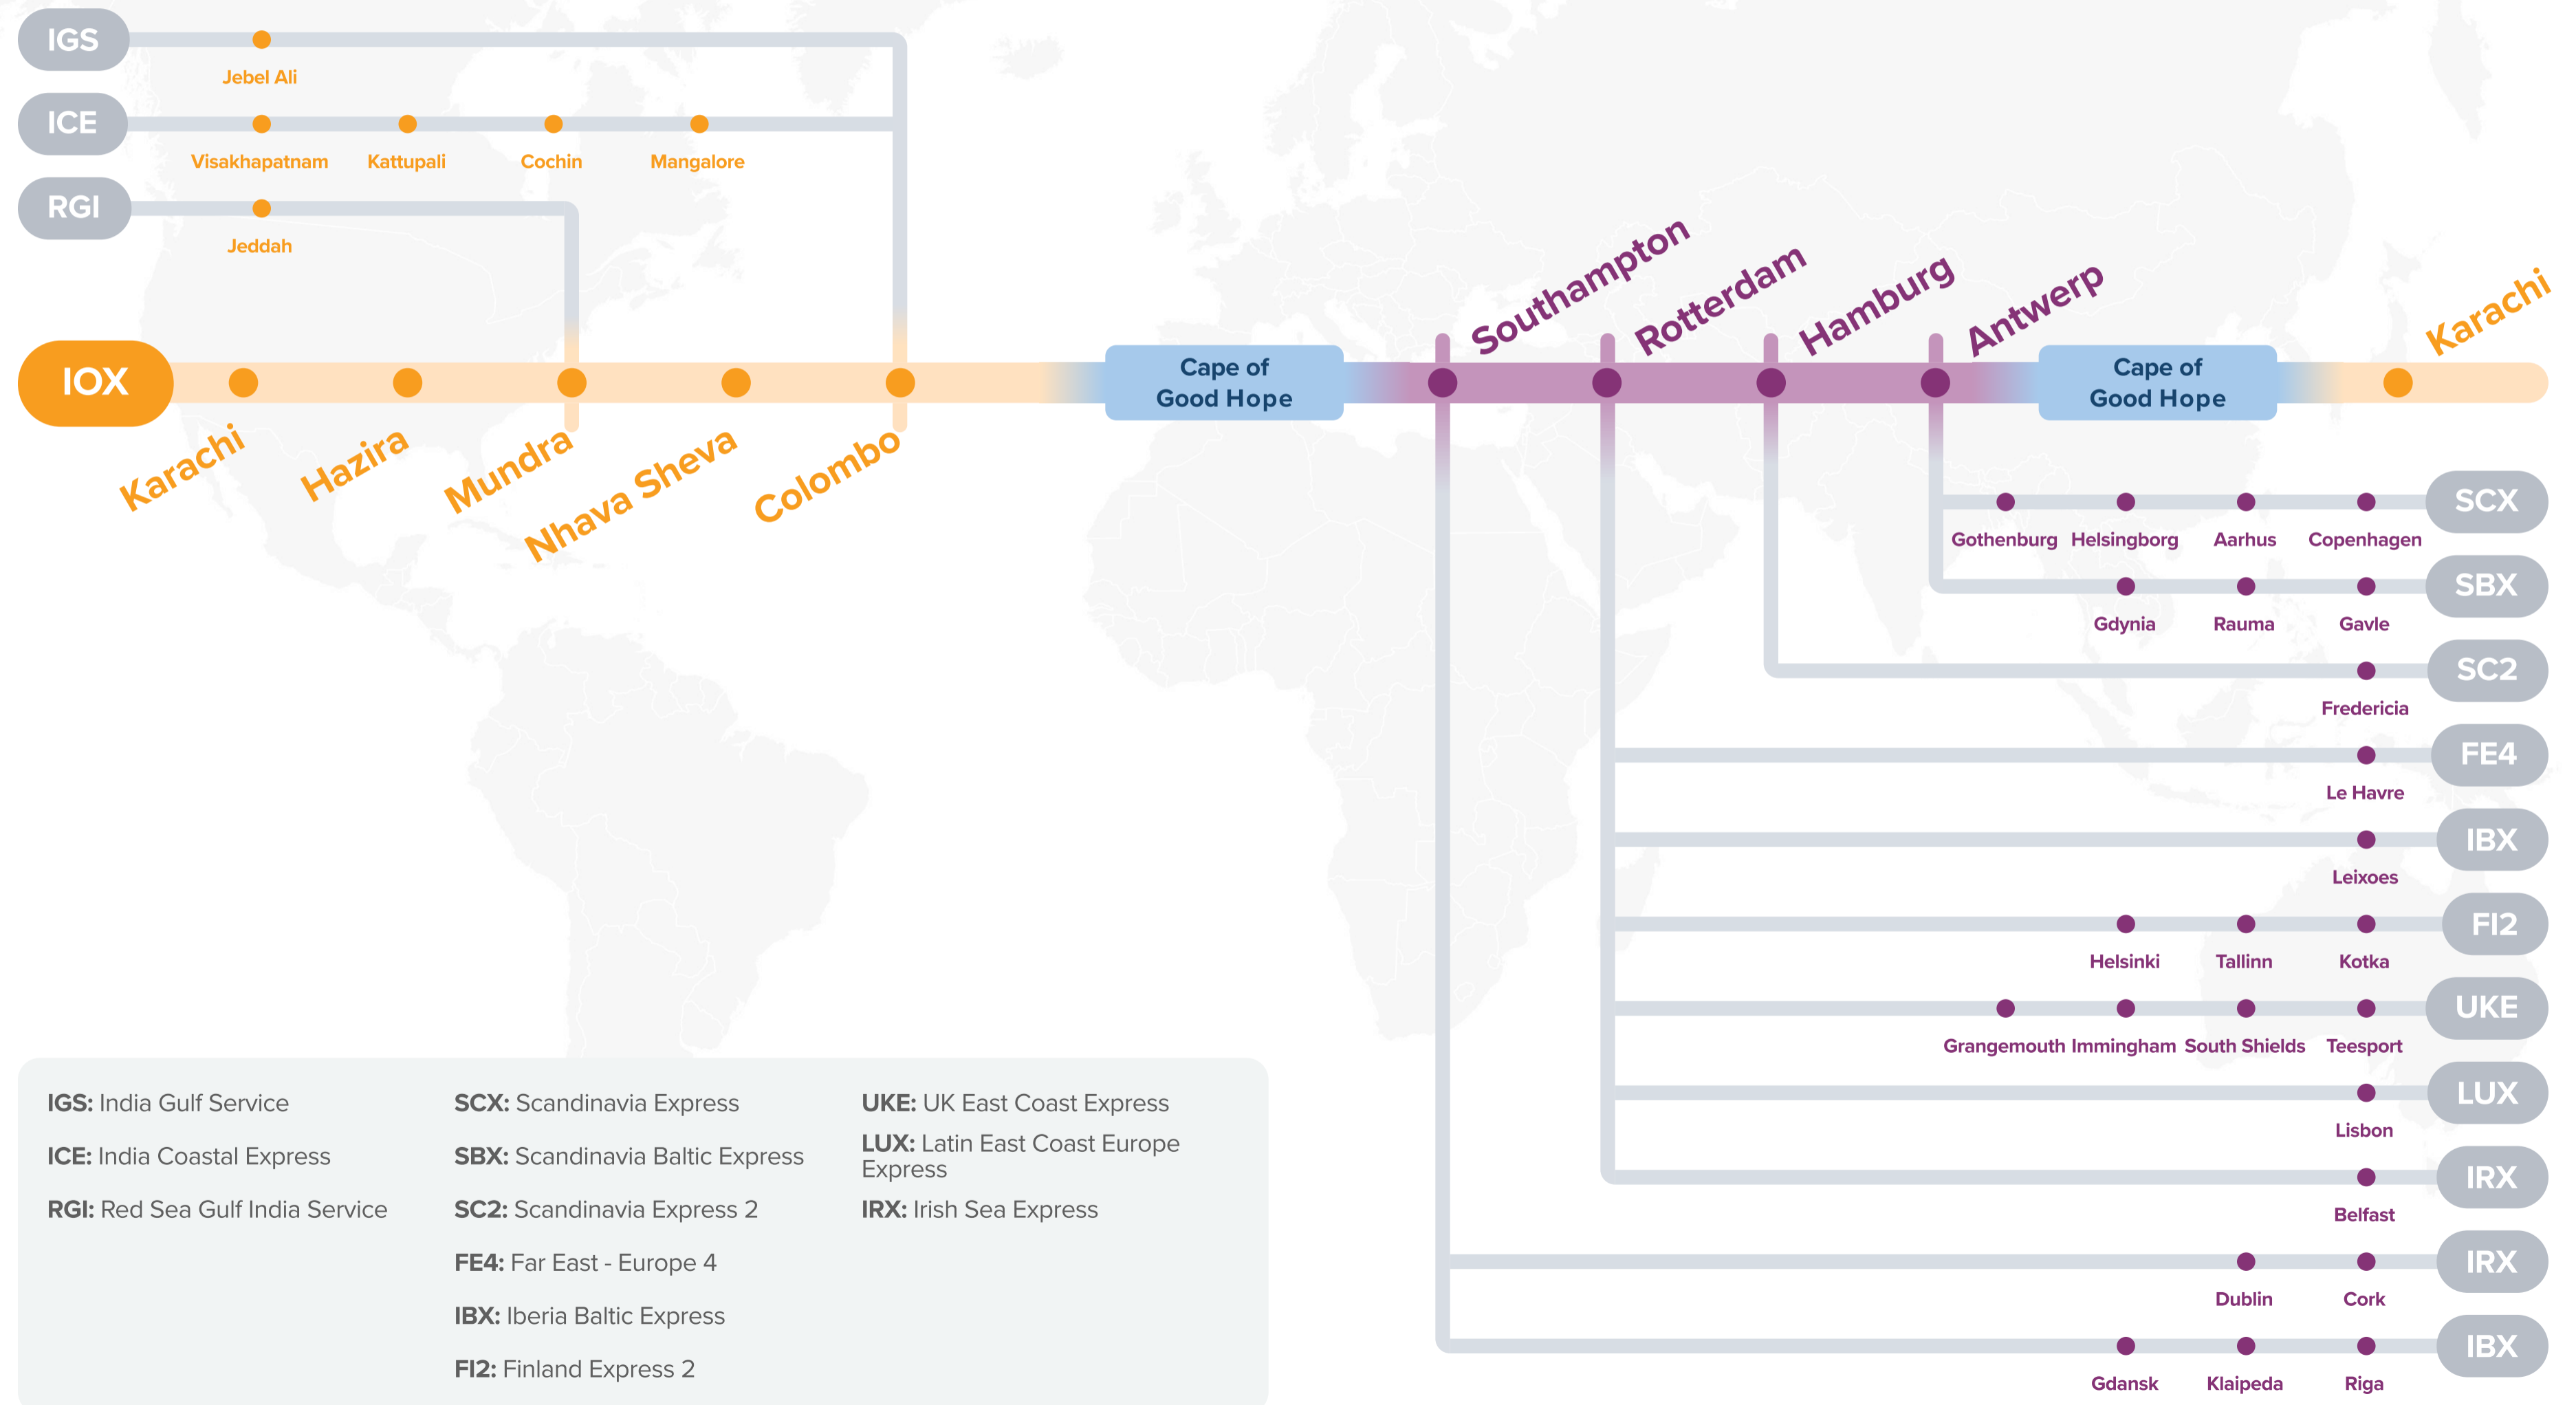

Asia – North Europe Service (via CoGH)

IOX: Indian Ocean Express

Westbound

- **IGS:** India Gulf Service
- **ICE:** India Coastal Express
- **RGI:** Red Sea Gulf India Service
- **SCX:** Scandinavia Express
- **SBX:** Scandinavia Baltic Express
- **SC2:** Scandinavia Express 2
- **FE4:** Far East - Europe 4
- **IBX:** Iberia Baltic Express
- **FI2:** Finland Express 2
- **UKE:** UK East Coast Express
- **LUX:** Latin East Coast Europe Express
- **IRX:** Irish Sea Express