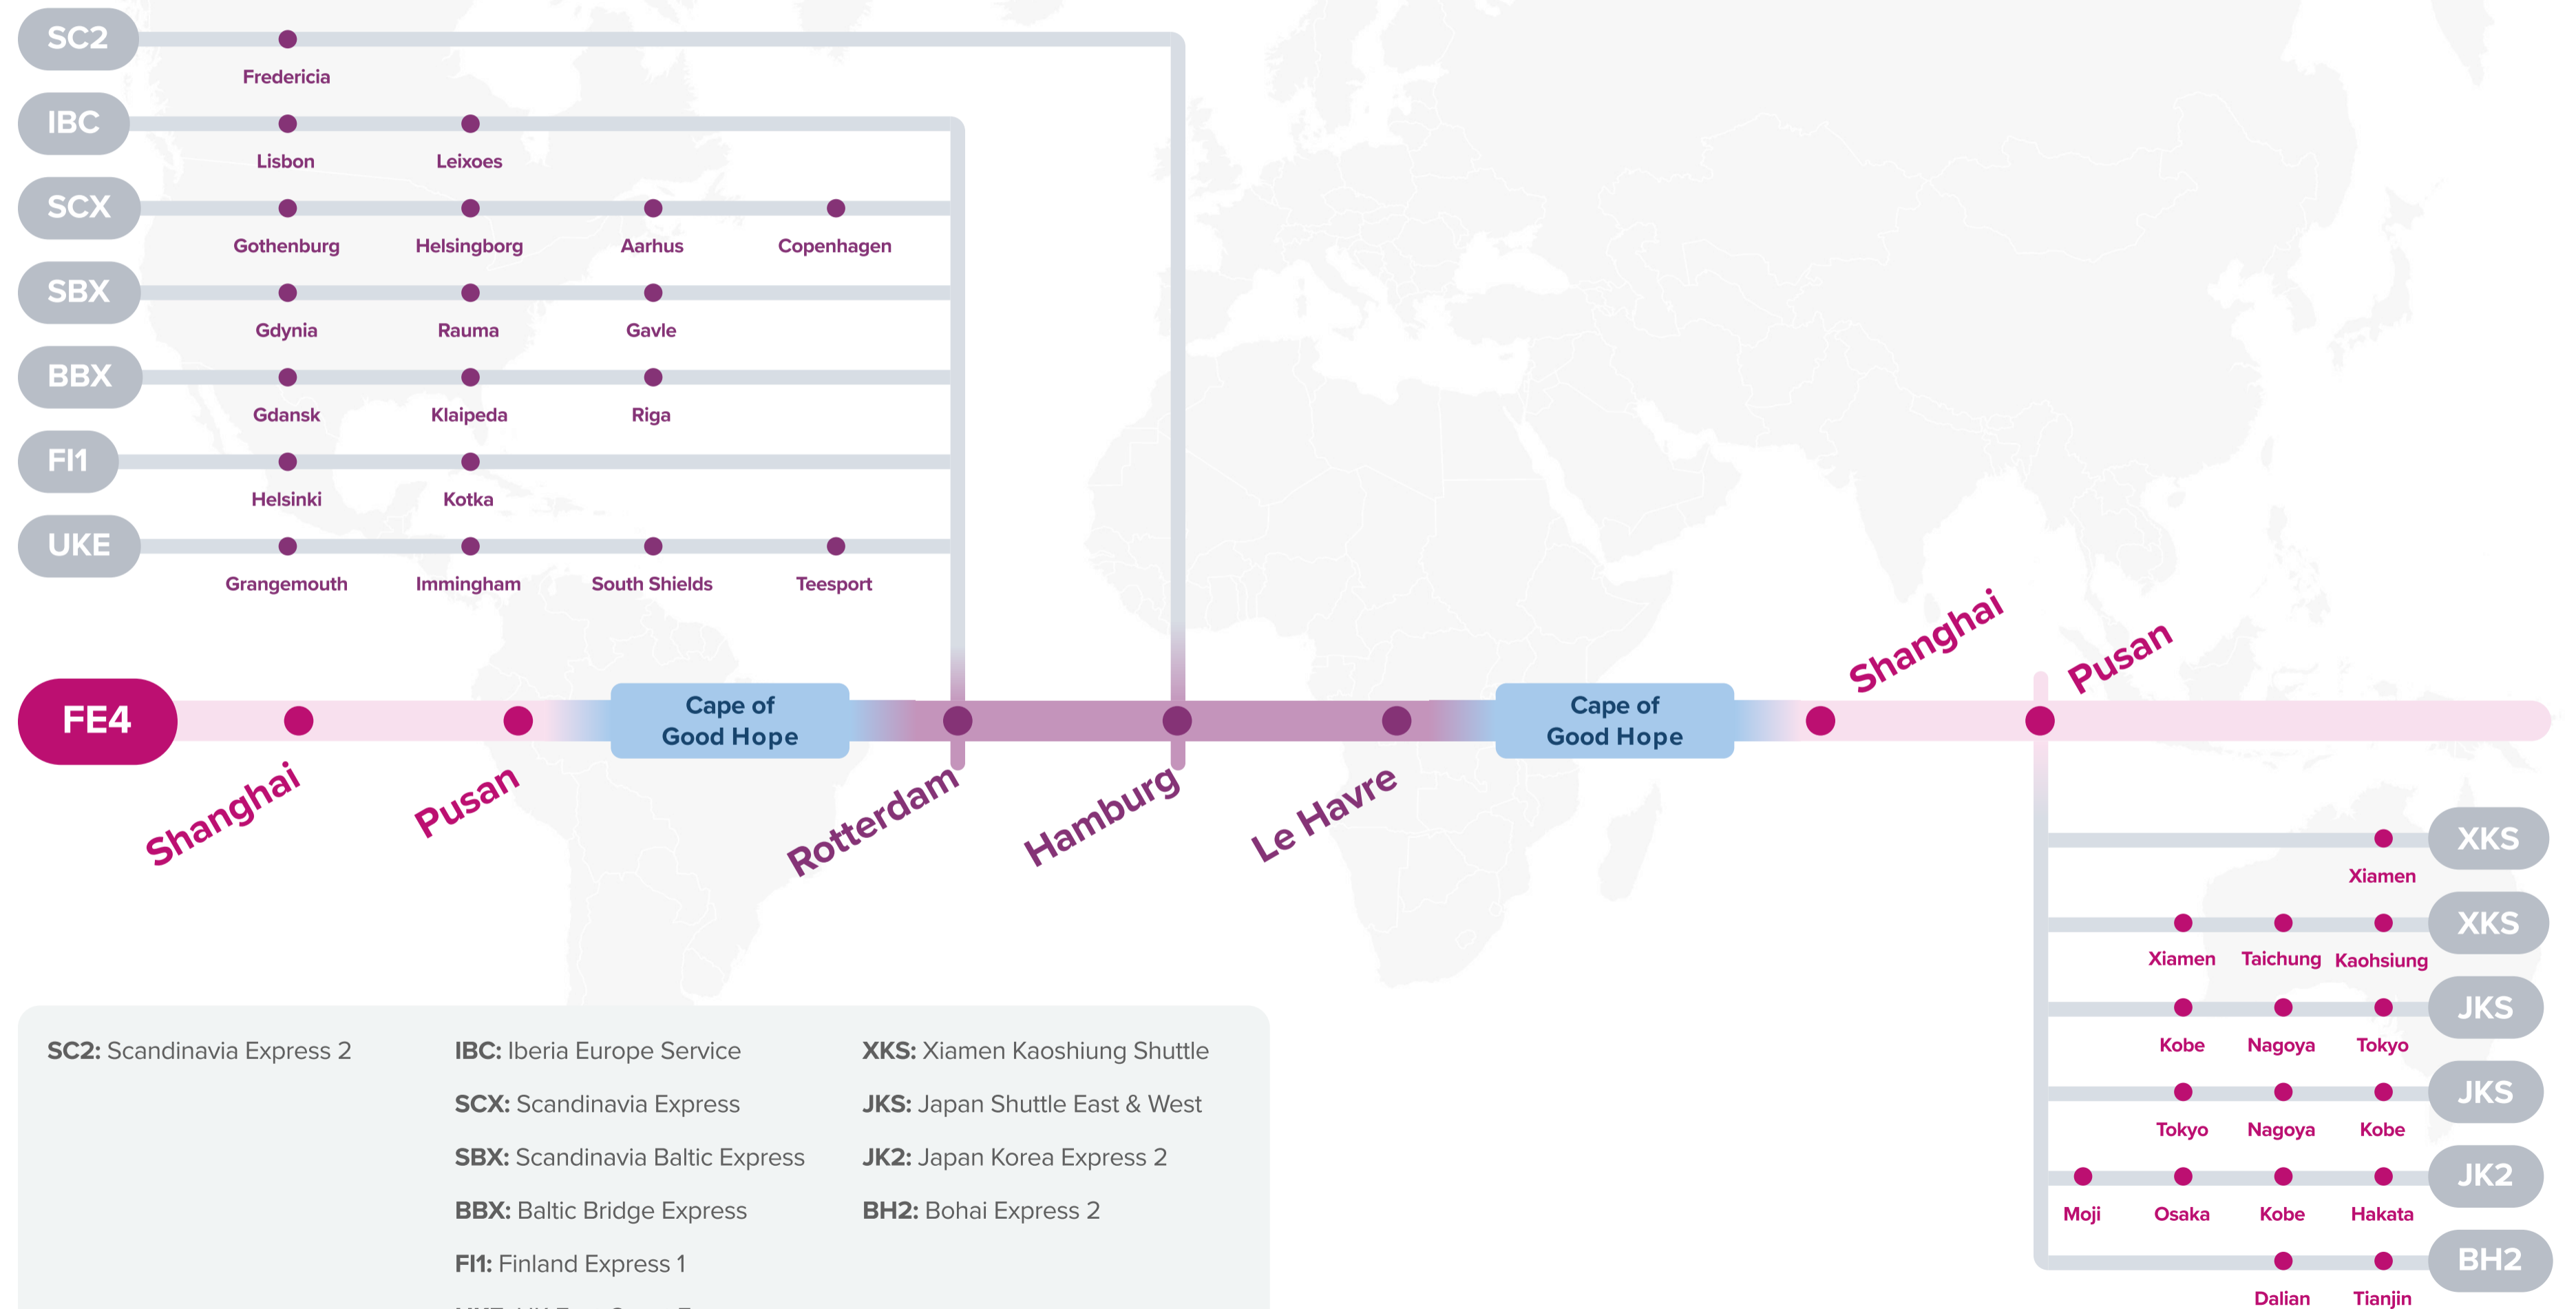

Port Rotation

(Terminals are subject to change)

ORIGIN	CODE	ETA	ETD	TERMINAL
SHANGHAI	SHA	MON	SAT	SIPG - SHANGDONG BRANCH
PUSAN	PUS	TUE	FRI	HANJIN BUSAN NEW PORT COMPANY(HJNC)
ROTTERDAM	RTM	SAT	THU	ROTTERDAM WORLD GATEWAY (RWG)
HAMBURG	HAM	SAT	TUE	HHLA CONTAINER TERMINAL BUCHARDKAI (CTB)
LE HAVRE	LEH	FRI	SUN	TERMINAL DE FRANCE (GMP)
SHANGHAI	SHA	MON	SAT	SIPG - SHANGDONG BRANCH

Transit Time

W/B	RTM	HAM	LEH	E/B	SHA	PUS
SHA	42	49	55	RTM	46	54
PUS	36	43	49	HAM	41	49
				LEH	36	44

Asia – North Europe Service (via CoGH)

FE4: Far East – Europe 4 Westbound

JKS: Japan Shuttle East & West
JK2: Japan Korea Express 2
BH2: Bohai Express 2
XKS: Xiamen Kaohsiung Shuttle
SC2: Scandinavia Express 2
IBX: Iberia Baltic Express
SCX: Scandinavia Express
SBX: Scandinavia Baltic Express
IRX: Irish Sea Express
FI1: Finland Express 1
UKE: UK East Coast Express

Asia – North Europe Service (via CoGH)

FE4: Far East – Europe 4 Eastbound

SC2: Scandinavia Express 2

IBC: Iberia Europe Service

XKS: Xiamen Kaoshiung Shuttle

SCX: Scandinavia Express

JKS: Japan Shuttle East & West

- Express service from China and Southeast Asia to Le Havre.
- Competitive transit from Antwerp and Le Havre to China and Southeast Asia.

Port Rotation

(Terminals are subject to change)

ORIGIN	CODE	ETA	ETD	TERMINAL
QINGDAO	TAO	WED	FRI	QINGDAO QIANWAN CONTAINER TERMINAL (QQCT)
NINGBO	NGB	WED	THU	NINGBO DAXIE CONTAINER TERMINAL CO., LTD.
SHANGHAI	SHA	MON	TUE	SHANGHAI GUANDONG INTL CON (DXYS)
YANTIAN	YTN	FRI	SAT	YANTIAN INTL CONTAINER TERMINAL (YICT)
SINGAPORE	SIN	WED	FRI	PSA SINGAPORE
LE HAVRE	LEH	MON	WED	TNMSC
HAMBURG	HAM	THU	SUN	HHLA CONTAINER TERMINAL BURCHARDKAI (CTB)
ROTTERDAM	RTM	MON	WED	ECT DELTA TERMINAL
ANTWERP	ANR	SAT	MON	MPET 1742
LE HAVRE	LEH	TUE	WED	TNMSC
SINGAPORE	SIN	MON	FRI	PSA SINGAPORE
QINGDAO	TAO	WED	FRI	QINGDAO QIANWAN CONTAINER TERMINAL (QQCT)