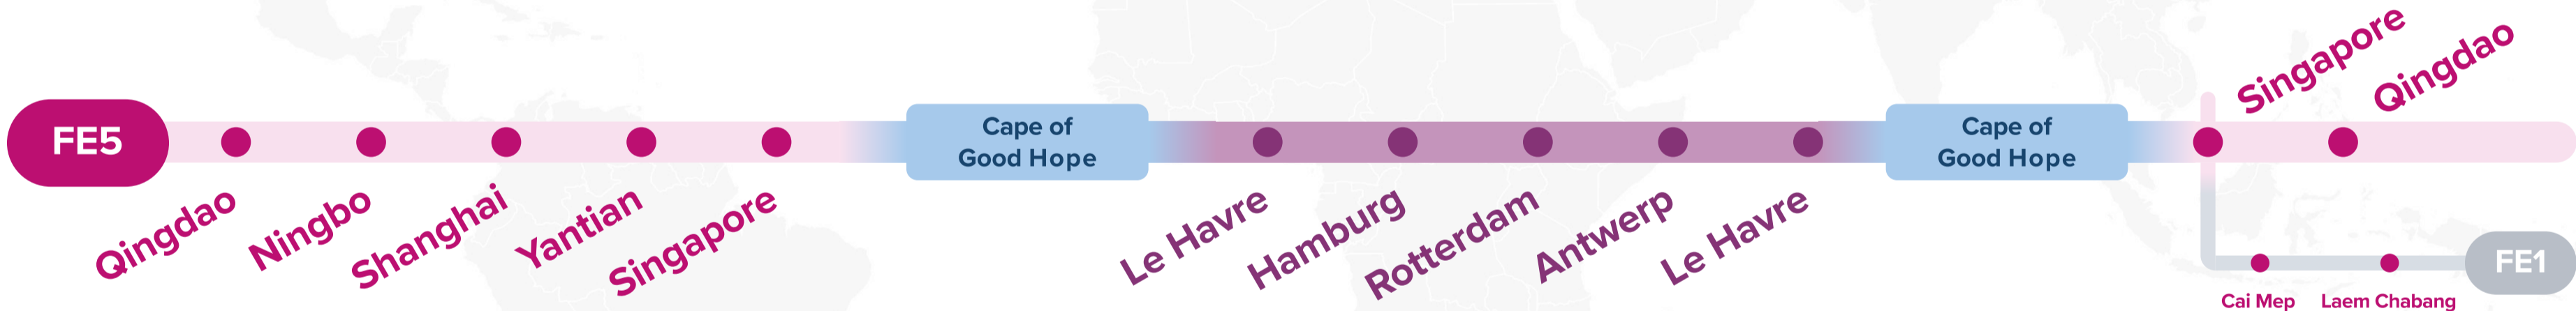

Asia – North Europe Service (via CoGH)

FE5: Far East – Europe 5 Westbound

JID: Japan Indonesia
SRG: Semarang Service
SSX: Surabaya Singapore Express
JSM: Japan Straits Malaysia

Asia – North Europe Service (via CoGH)

FE5: Far East – Europe 5 Eastbound

FE1: Far East - Europe 1

WESTBOUND ←
EASTBOUND →

Service Features

- Comprehensive coverage of ports across Northern Europe
- Direct access to Port Klang and Southeast Asia major ports