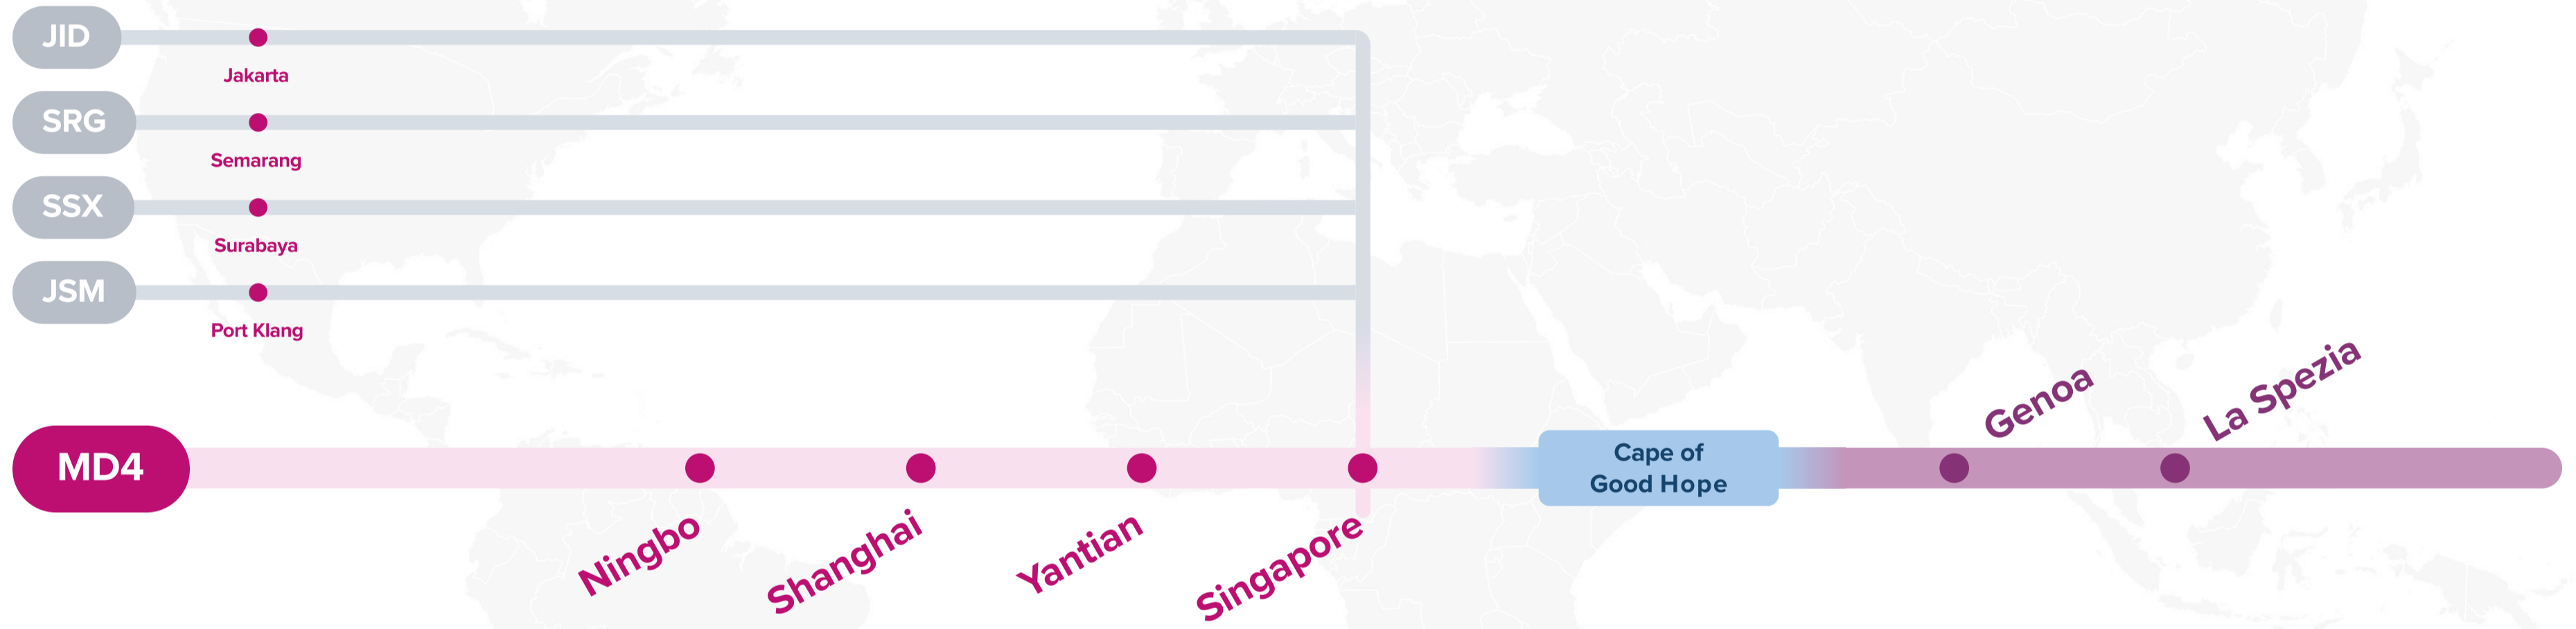

Asia – Mediterranean Service (via CoGH)

MD3: Mediterranean 3

Eastbound

BT1: Black Sea Türkiye Service
BT2: Black Sea Türkiye Service 2
BT3: Black Sea Türkiye Service 3
IGX: Intra-Greece Express

WESTBOUND ←

Transit Time

W/B	GOA	SPE
NGB	46	48
SHA	43	45
YTN	39	41
SIN	33	35

Asia – Mediterranean Service (via CoGH)

MD4: Mediterranean 4

Westbound

JID: Japan Indonesia

SRG: Semarang Service

SSX: Surabaya Singapore Express

Eastbound

WESTBOUND ←
EASTBOUND →

Service Features

- Dedicated service connection West India, Pakistan with West, East Mediterranean ports directly.

Port Rotation

(Terminals are subject to change)

ORIGIN	CODE	ETA	ETD	TERMINAL
NHAVA SHEVA	NSA	FRI	SAT	BHARAT MUMBAI CONTAINER TERMINALS (PSA)
KARACHI	KHI	MON	MON	SOUTH ASIA PAKISTAN TERMINALS
MUNDRA	MUN	TUE	WED	ADANI INTERNATIONAL CONTAINER TERMINAL (CT3)
ALGECIRAS	ALG	MON	TUE	TOTAL TERMINAL INTERNATIONAL ALGECIRAS
VALENCIA	VLC	WED	FRI	APM TERMINALS VALENCIA
BARCELONA	BCN	SAT	SUN	APM TERMINALS BARCELONA
GENOA	GOA	MON	WED	VOLTRI TERMINAL EUROPE (VTE-PSA)
PIRAEUS	PIR	SAT	MON	PIRAEUS CONTAINER TERMINAL (PCT)
ALGECIRAS	ALG	THU	FRI	TOTAL TERMINAL INTERNATIONAL ALGECIRAS
KARACHI	KHI	THU	THU	SOUTH ASIA PAKISTAN TERMINALS
MUNDRA	MUN	FRI	SAT	ADANI INTERNATIONAL CONTAINER TERMINAL (CT3)
NHAVA SHEVA	NSA	SUN	SAT	BHARAT MUMBAI CONTAINER TERMINALS (PSA)

AD1: Adriatic Service 1

EMA: East Mediterranean America

Your Number **ONE** Shipping Partner

● Connecting the
East and the West

Ocean Network Express Pte. Ltd.
7 Straits View, #16-01 Marina One East Tower, Singapore 018936
www.one-line.com