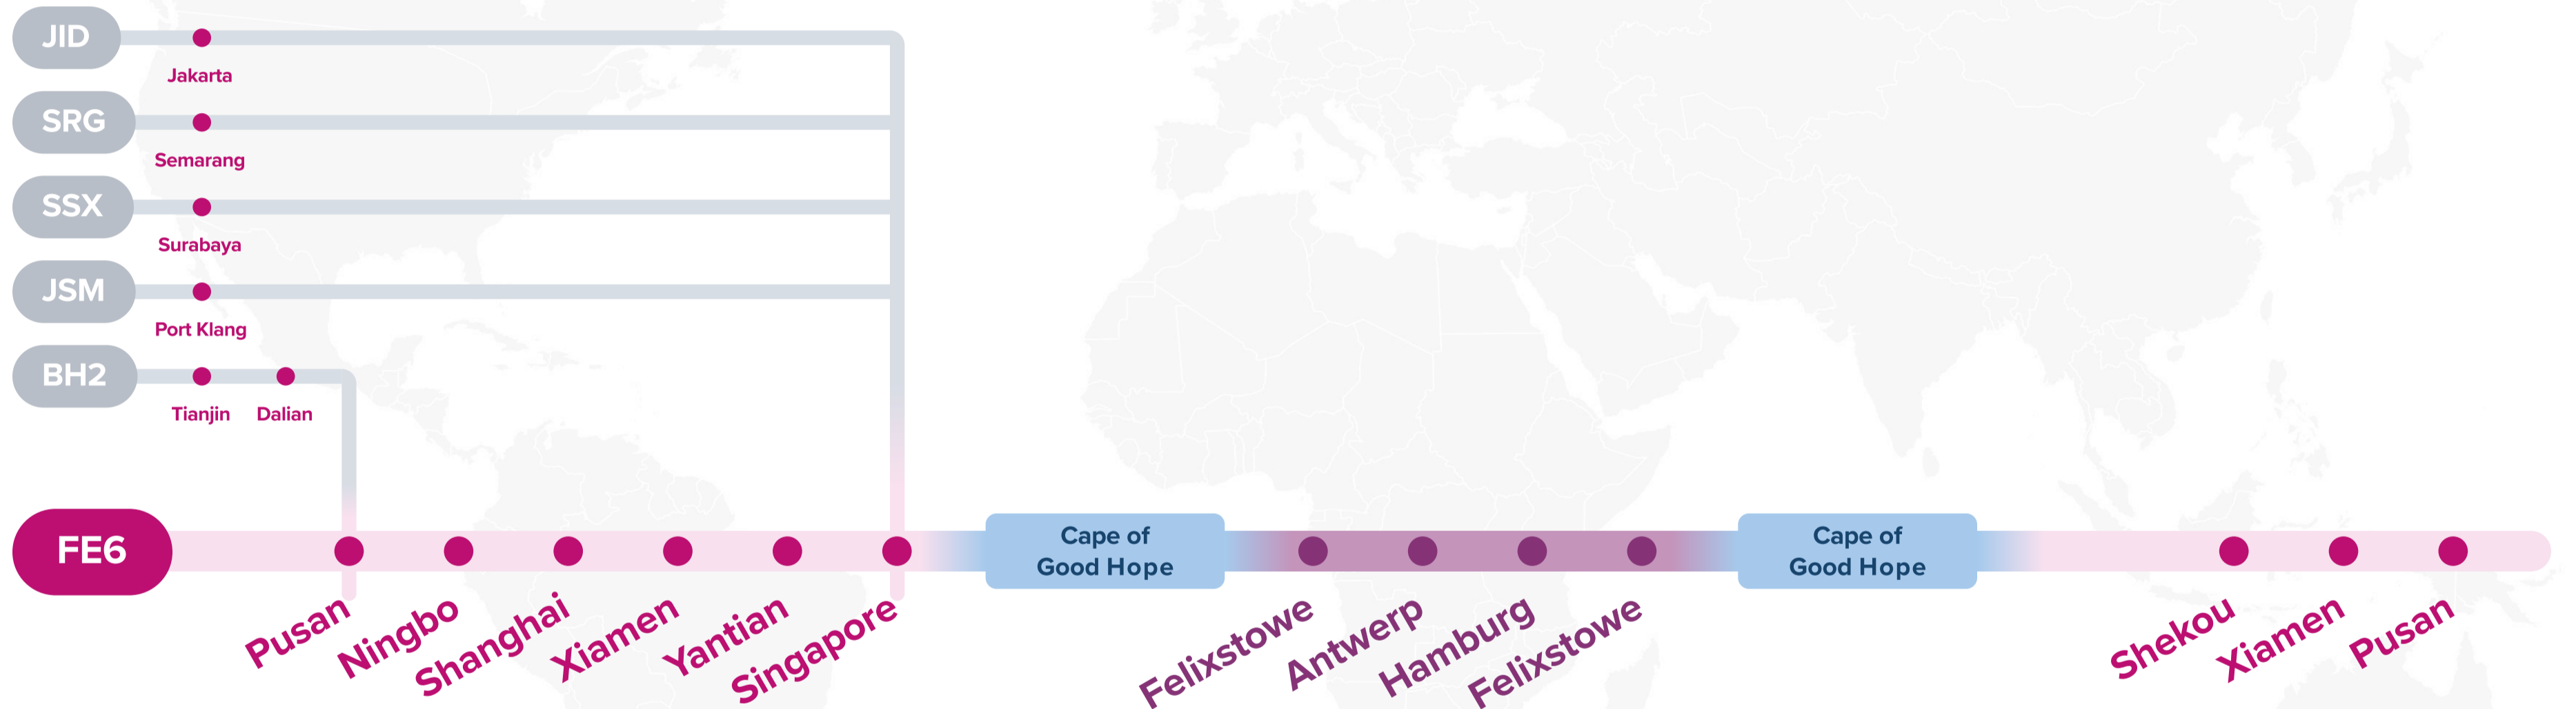

Asia – North Europe Service (via CoGH)

FE6: Far East – Europe 6 Westbound

JID: Japan Indonesia

BH2: Bohai Express 2

SRG: Semarang Service

SSX: Surabaya Singapore Express

JSM: Japan Straits Malaysia