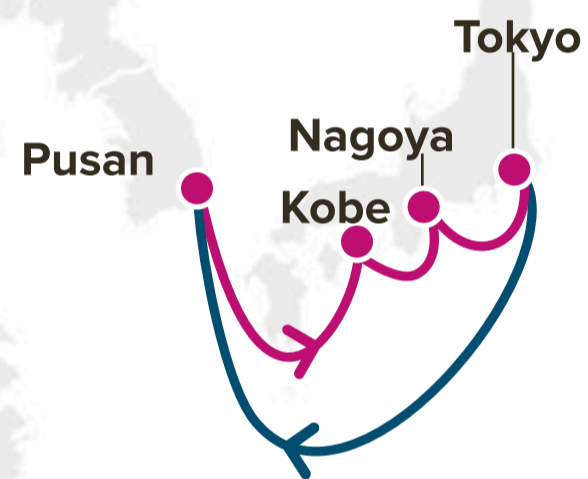

Asia – North Europe Service (via CoGH)

IOX: Indian Ocean Express Eastbound

SCX: Scandinavia Express

SC2: Scandinavia Express 2

CU3/4: Calcutta Express 3/4

SBX: Scandinavia Baltic Express

IRX: Irish Sea Express

TUT: Tuticorin Service

FI1: Finland Express 1

IBC: Iberia Europe Service

BA2: Bangladesh Service 2

FI2: Finland Express 2

BBX: Baltic Bridge Express

IGS: India Gulf Service

ICE: India Coastal Express

Service Features

- Seamless connection between Japan and Pusan connecting onto Premier Alliance Services.

Port Rotation

(Terminals are subject to change)

ORIGIN	CODE	ETA	ETD	TERMINAL
PUSAN	PUS	FRI	SUN	HANJIN BUSAN NEW PORT COMPANY(HJNC)
KOBE	UKB	MON	TUE	ROKKO ISLAND C-67
NAGOYA	NGO	WED	WED	TOBISHIMA CONTAINER BERTH (TCB)
TOKYO	TYO	THU	SAT	OHI NO.3-4 TERMINAL
PUSAN	PUS	MON	TUE	HANJIN BUSAN NEW PORT COMPANY(HJNC)

Transit Time

E/B	PUS	W/B	UKB	NGO	TYO
UKB	6	PUS	1	3	4
NGO	5				
TYO	2				

WESTBOUND ←
EASTBOUND →

Service Features

- Seamless connection between Japan and Pusan connecting onto Premier Alliance Services.

Port Rotation