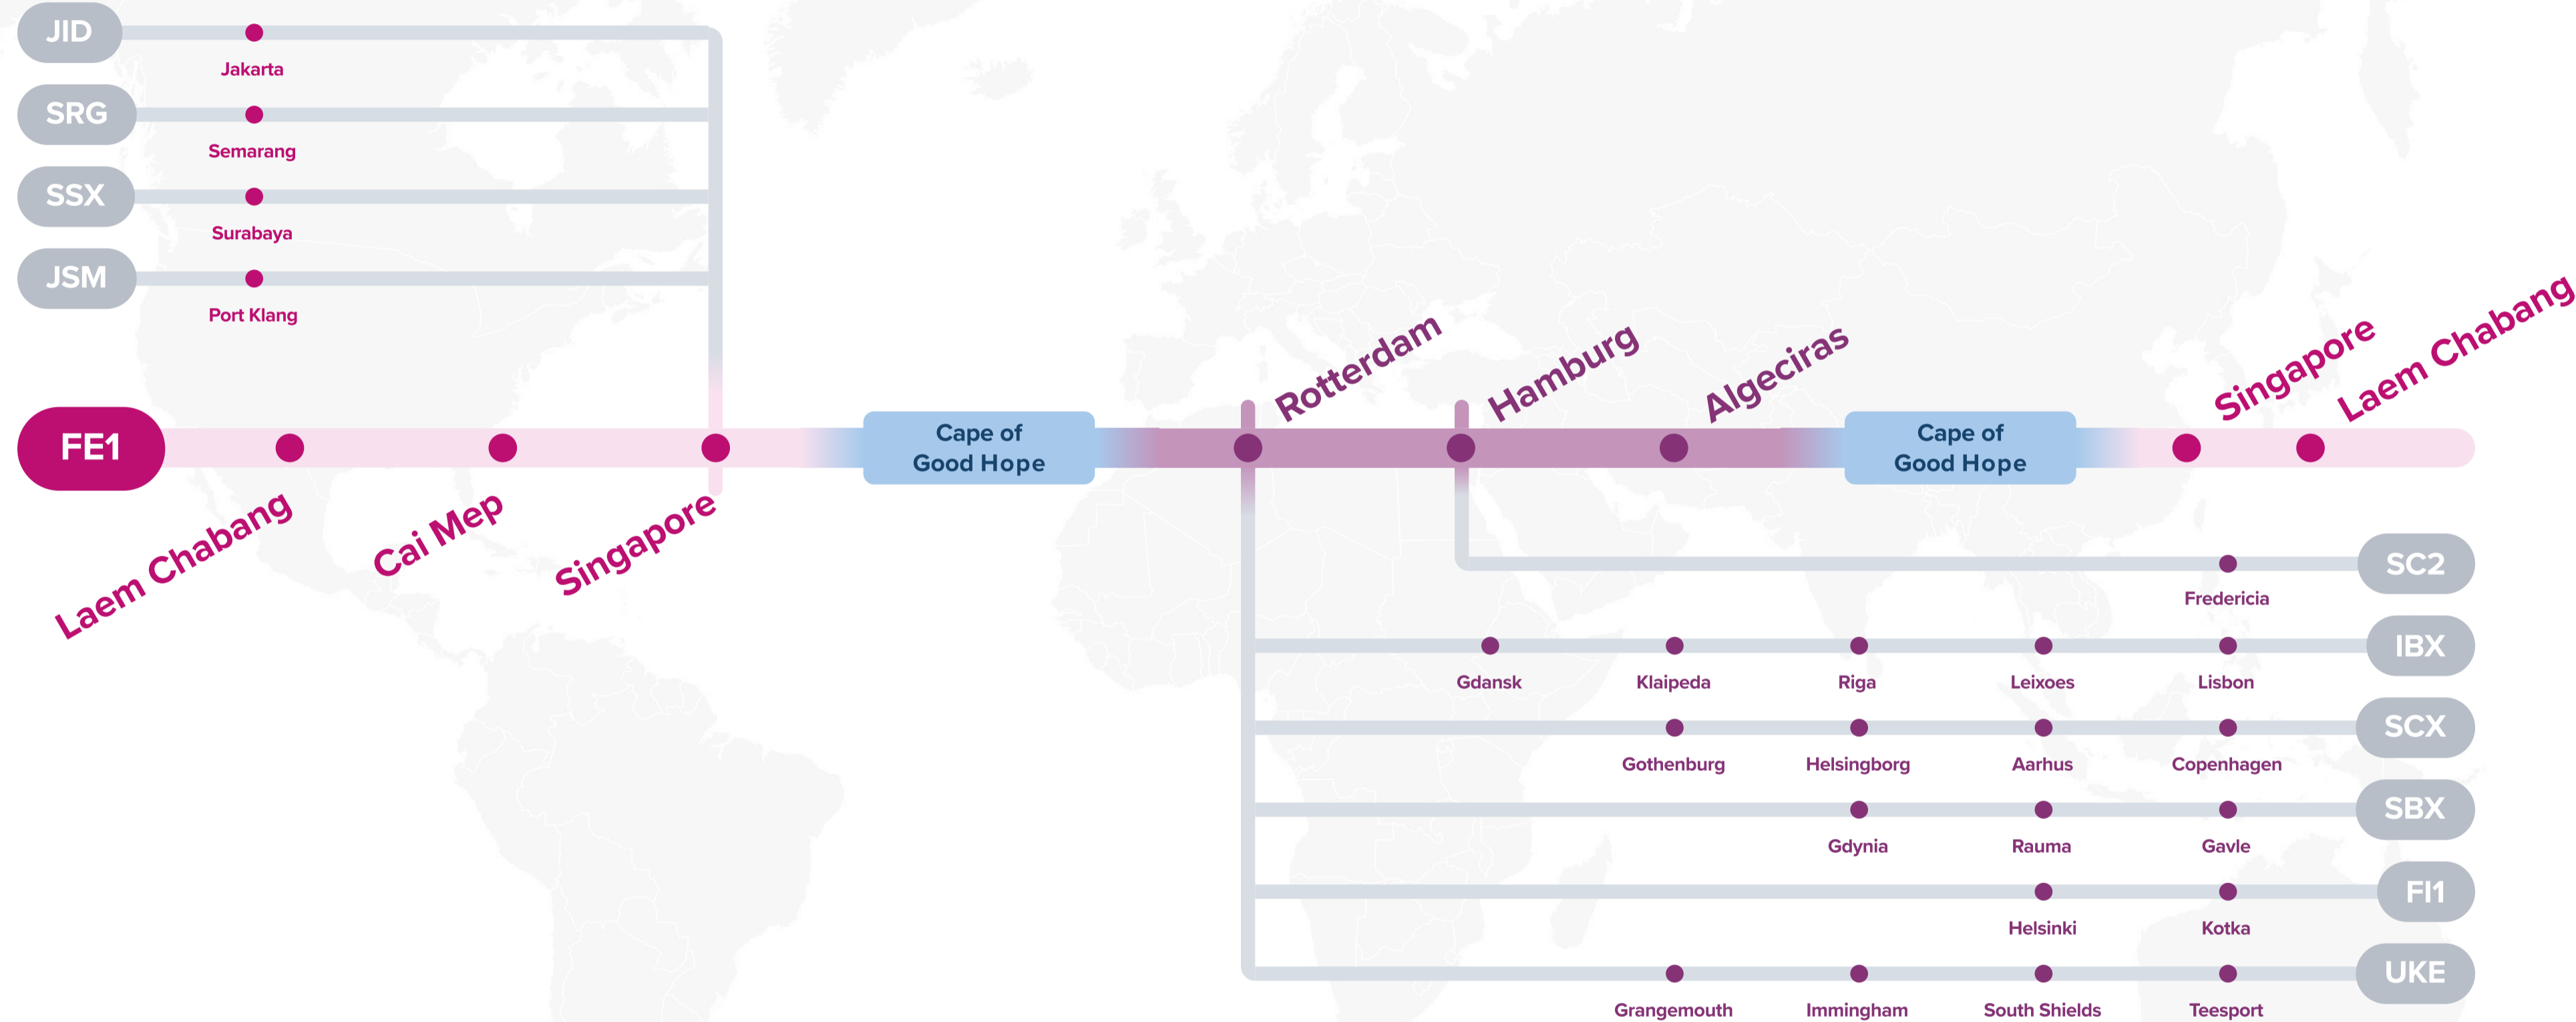

Asia – North Europe Service (via CoGH)

FE1: Far East – Europe 1 Westbound

JID: Japan Indonesia

IRX: Irish Sea Express

FI1: Finland Express 1

SRG: Semarang Service

IBX: Iberia Baltic Express

UKE: UK East Coast Express

SSX: Surabaya Singapore Express

SCX: Scandinavia Express

JSM: Japan Straits Malaysia

SBX: Scandinavia Baltic Express