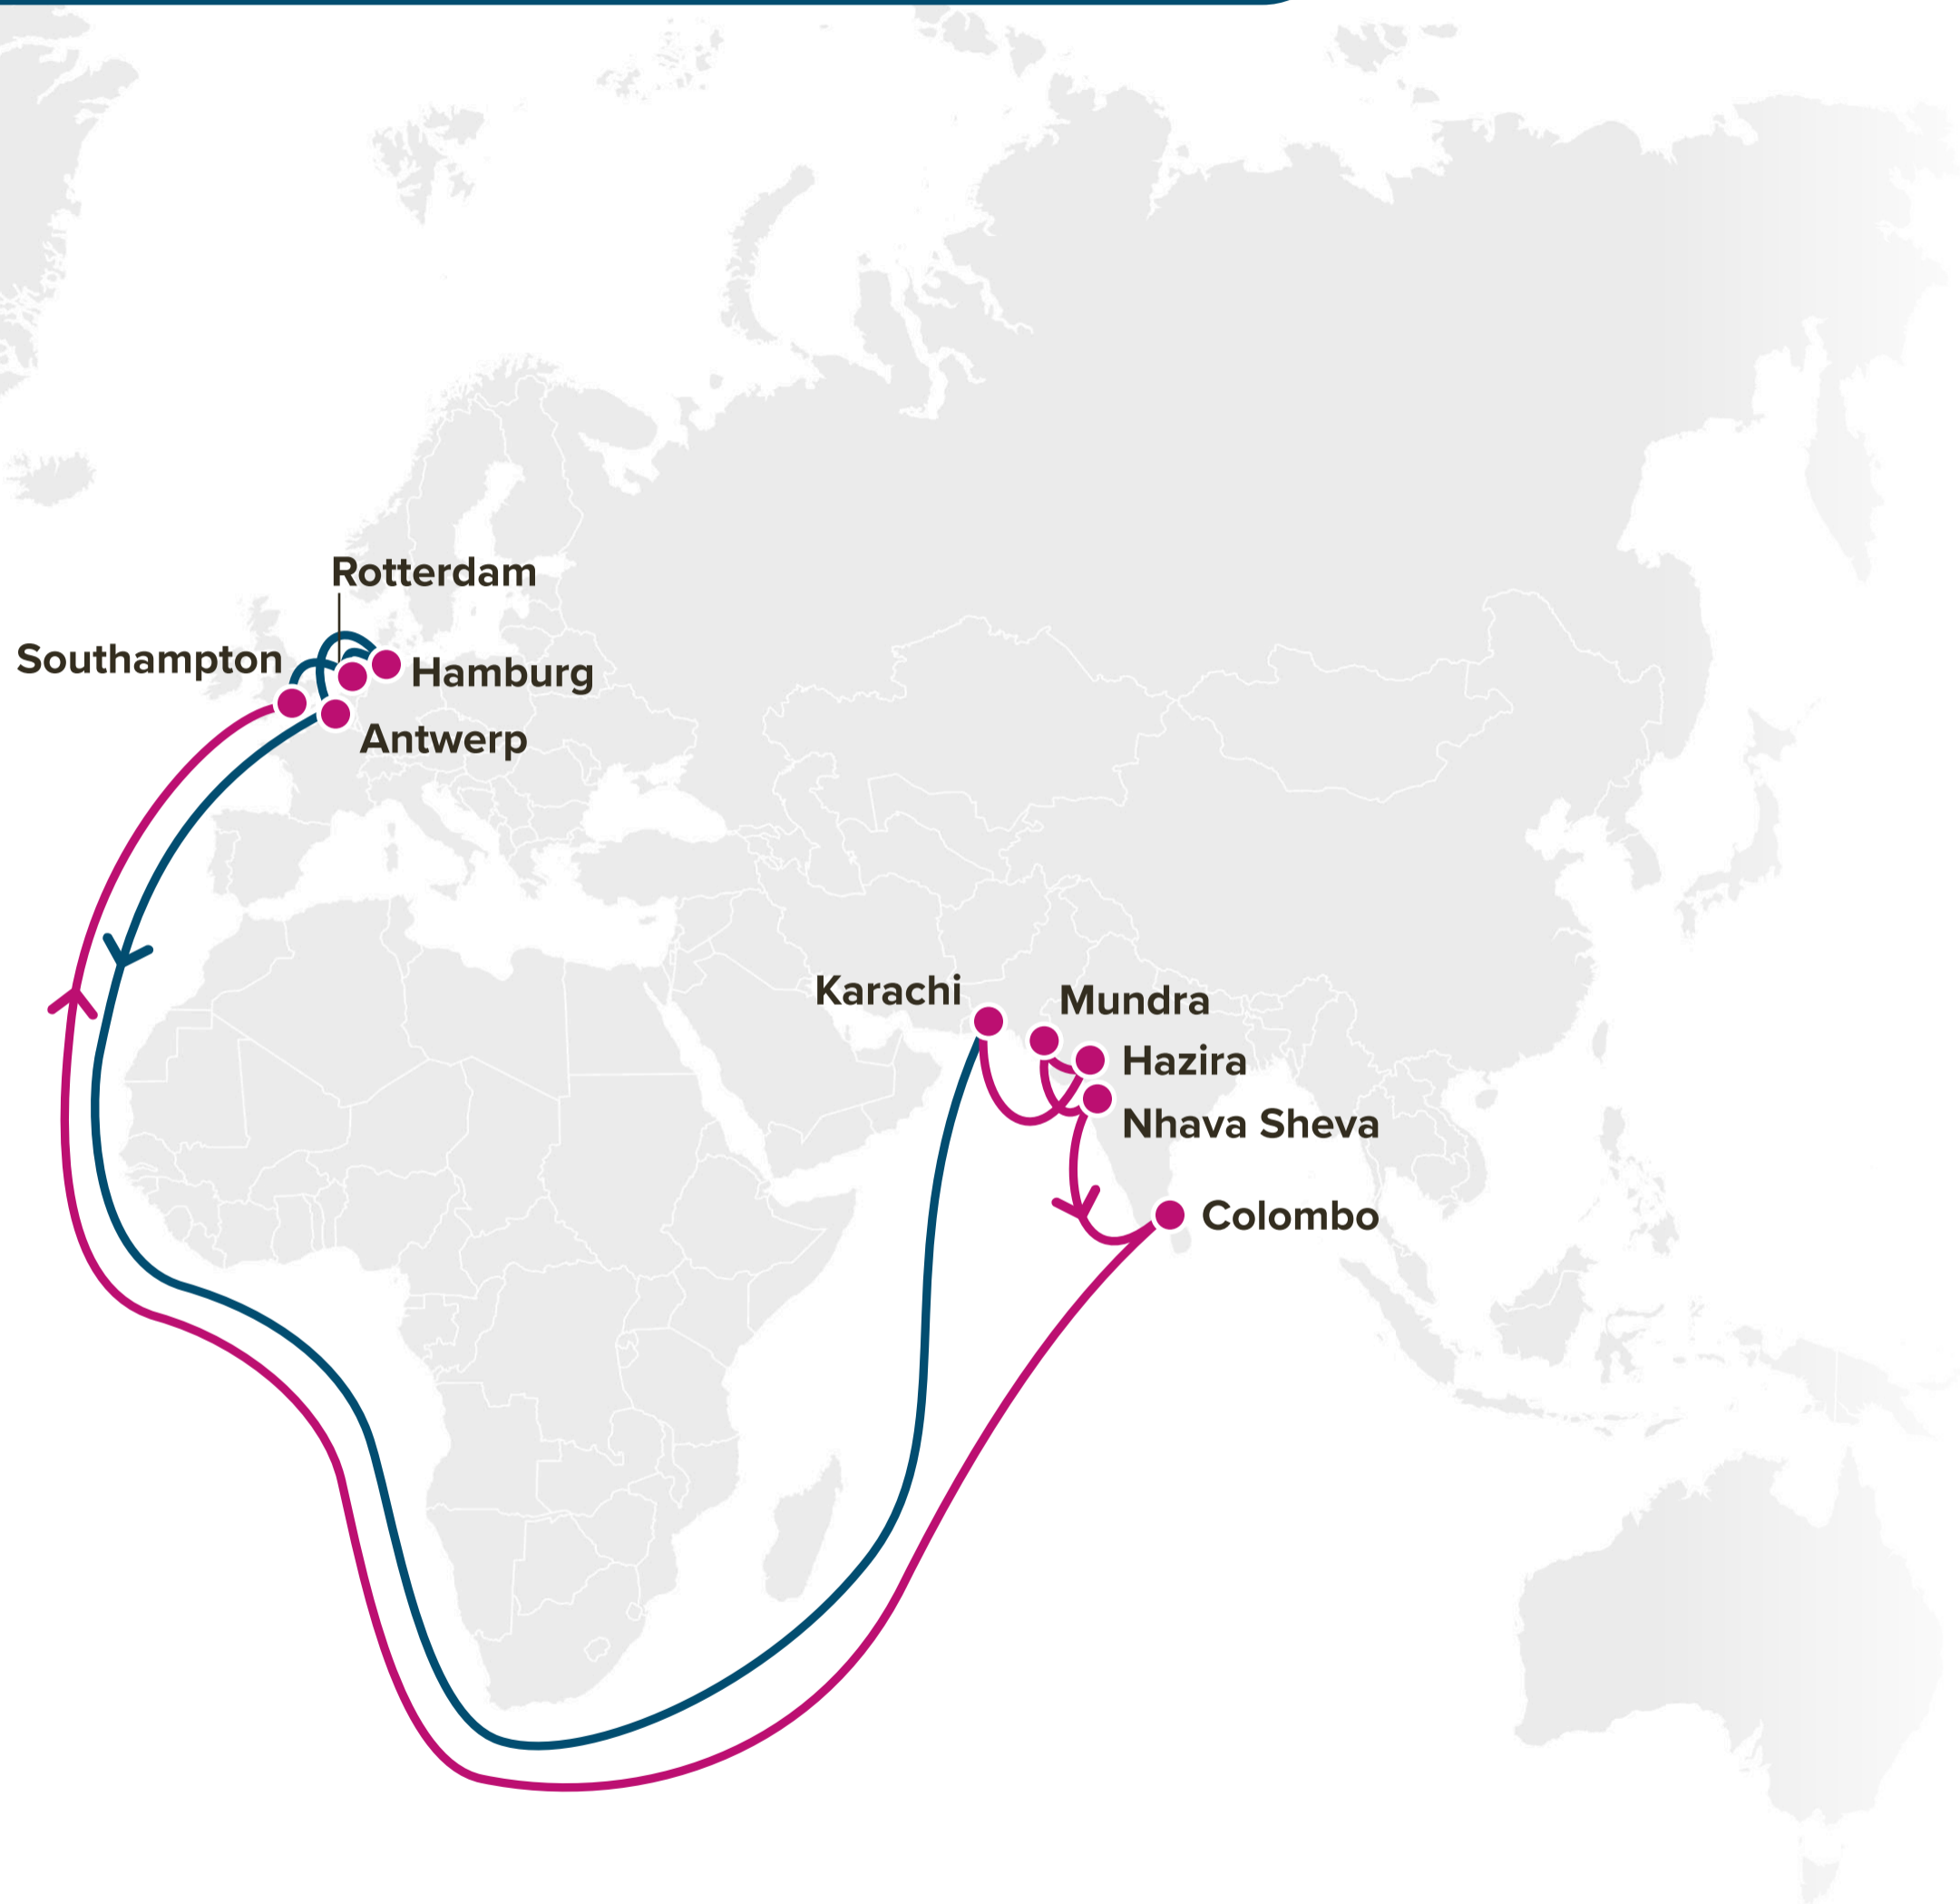

FE5: Far East – Europe 5 Eastbound

FE1: Far East - Europe 1

WESTBOUND ←
EASTBOUND →

Service Features

- Comprehensive coverage of ports across Northern Europe
- Direct access to Port Klang and Southeast Asia major ports

Asia – North Europe Service (via CoGH)

FE6: Far East – Europe 6 Westbound

JID: Japan Indonesia

BH2: Bohai Express 2

SRG: Semarang Service

SSX: Surabaya Singapore Express

JSM: Japan Straits Malaysia

Asia – North Europe Service (via CoGH)

FE6: Far East – Europe 6 Eastbound

XKS: Xiamen Kaohsiung Shuttle

JKS: Japan Shuttle East & West

JK2: Japan Korea Express 2

BH2: Bohai Express 2

WESTBOUND ←
EASTBOUND →

Service Features

- Comprehensive coverage connecting West India, Sri Lanka, Pakistan to North Europe
- The transshipment service via Colombo would serve your shipment needs from the East India and Bangladesh