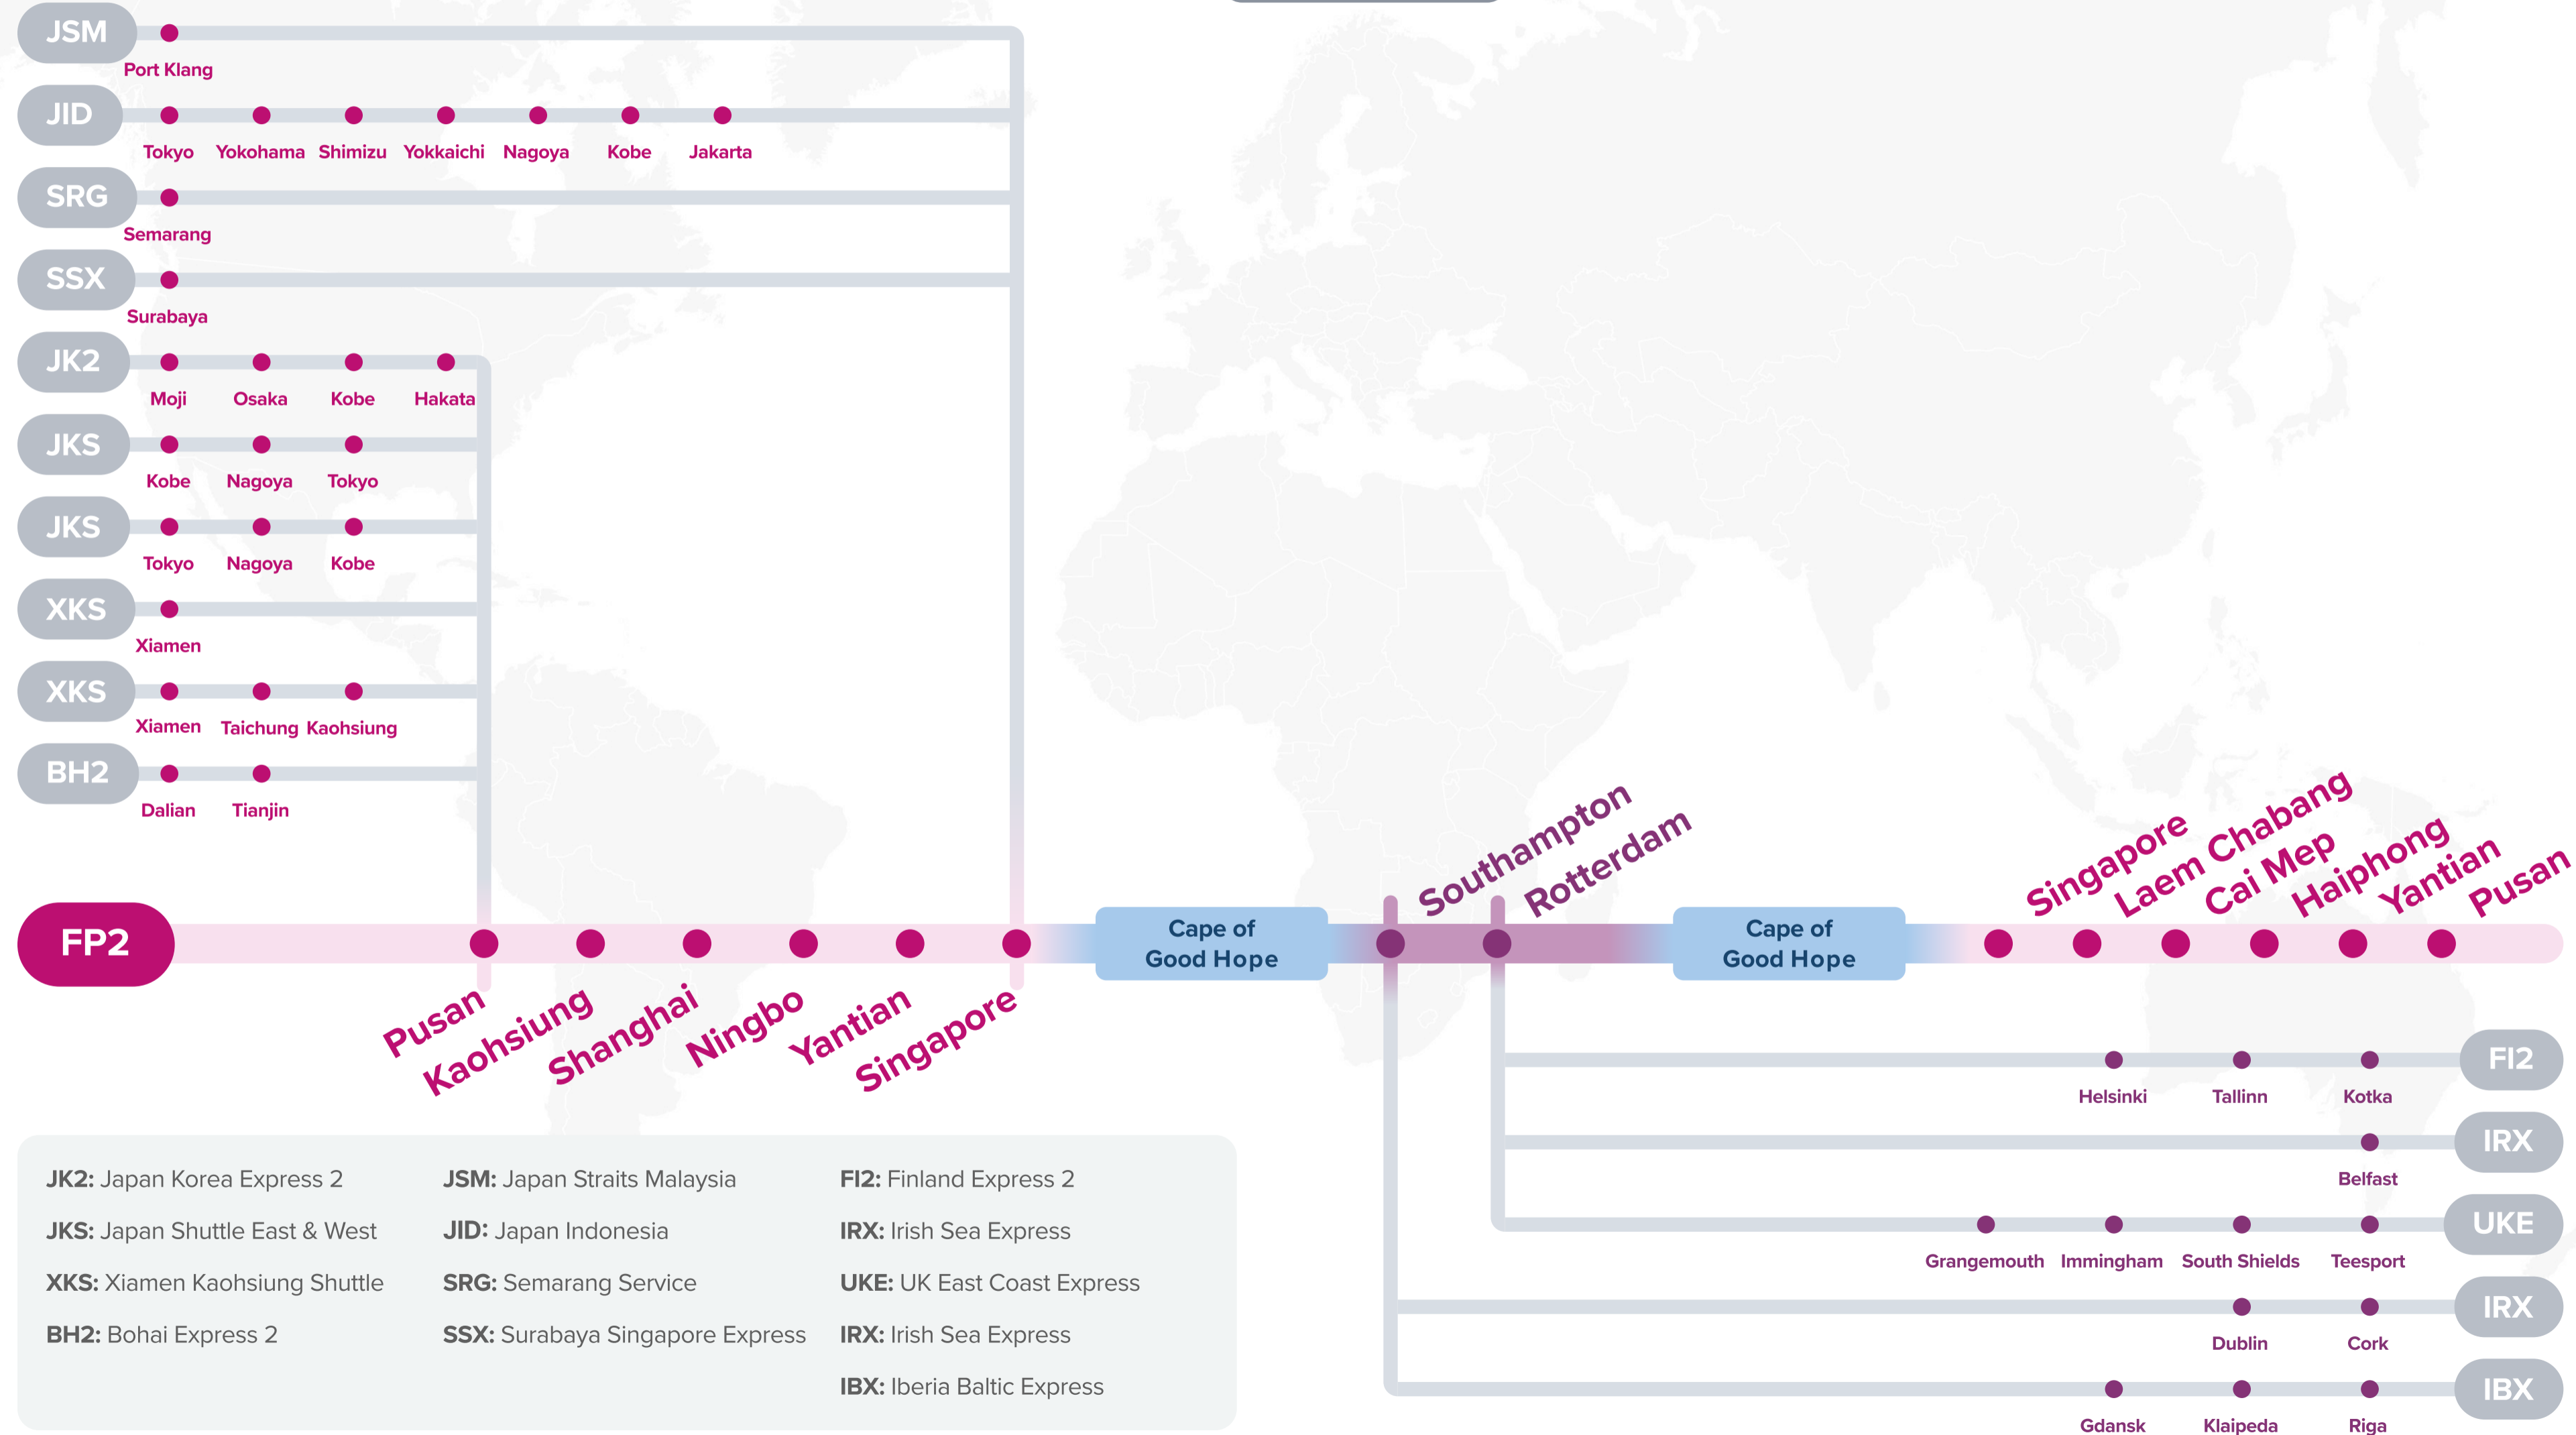

Asia – North Europe Service (via CoGH)

FP2: Far East Pacific 2

Westbound