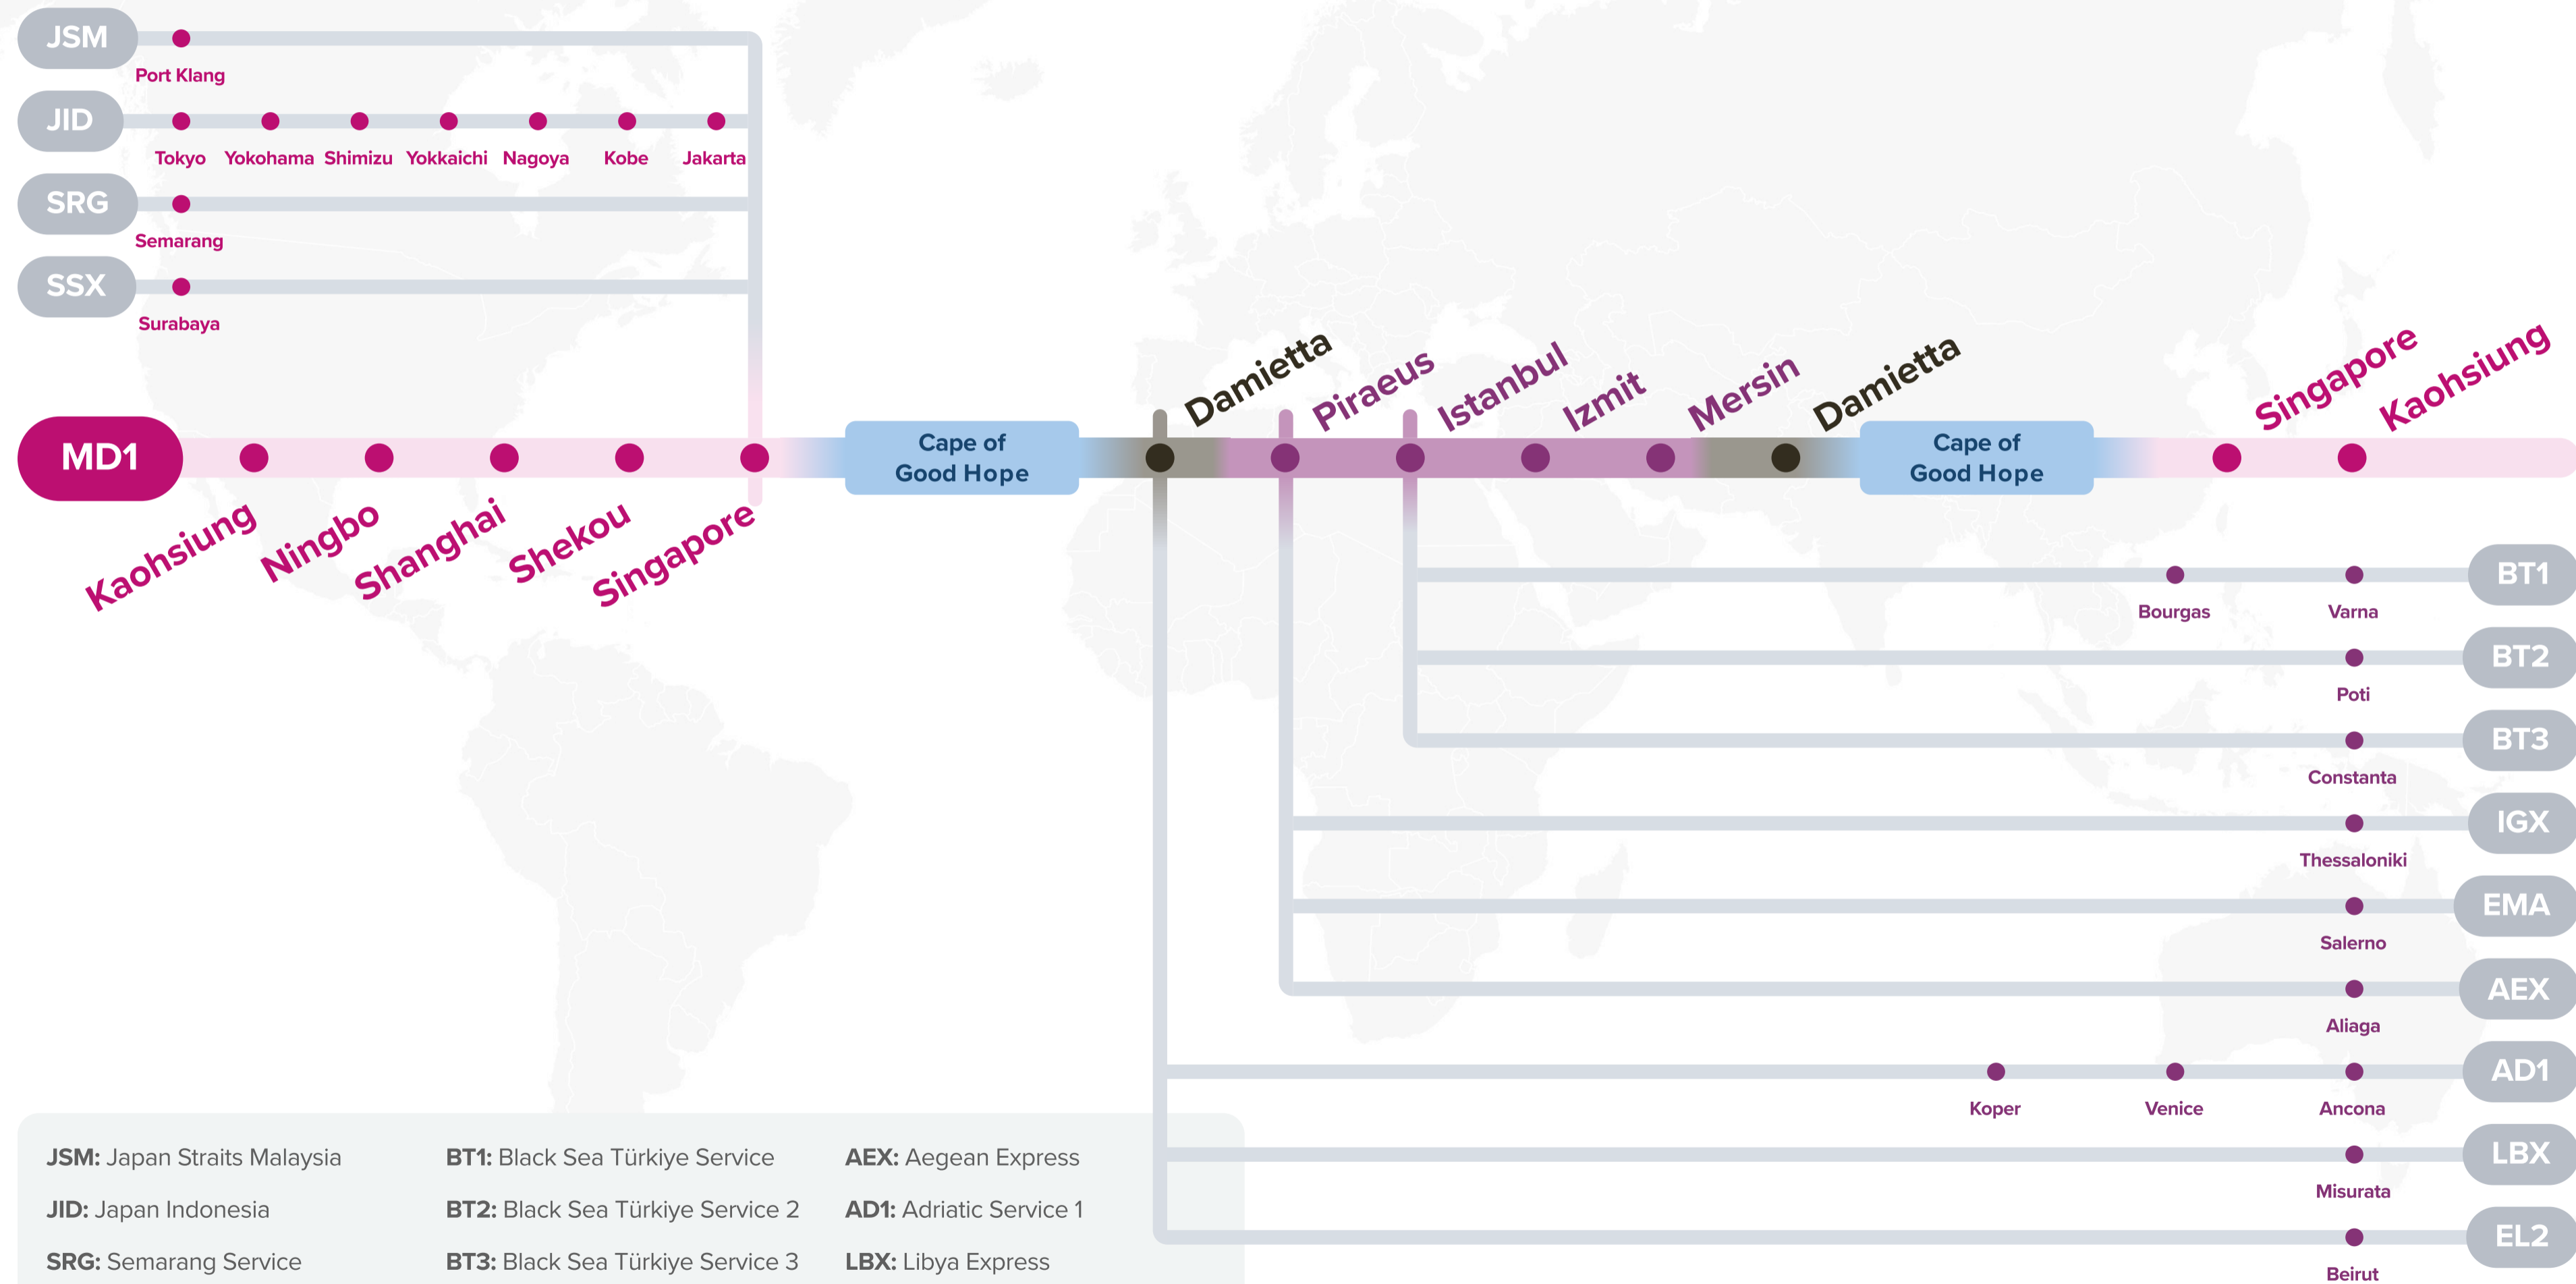

Transit Time

E/B	PUS	W/B	XMN	TXG	KHH
XMN	7	PUS	4	5	6
TXG	6				
KHH	4				

WESTBOUND ←
EASTBOUND →

Service Features

- Direct service into Egypt, Greece and Eastern Mediterranean ports.
- Direct service from Eastern Mediterranean and Egypt to Singapore and Far East.

Asia – Mediterranean Service (via CoGH)

MD1: Mediterranean 1

Westbound

JSM: Japan Straits Malaysia

JID: Japan Indonesia

SRG: Semarang Service

SSX: Surabaya Singapore Express

BT1: Black Sea Türkiye Service

Eastbound

WESTBOUND ←
EASTBOUND →

Service Features

- Dedicated service connection West India, Pakistan with West, East Mediterranean ports directly.

Port Rotation

(Terminals are subject to change)

ORIGIN	CODE	ETA	ETD	TERMINAL
NHAVA SHEVA	NSA	FRI	SAT	BHARAT MUMBAI CONTAINER TERMINALS (PSA)
KARACHI	KHI	MON	MON	SOUTH ASIA PAKISTAN TERMINALS
MUNDRA	MUN	TUE	WED	ADANI INTERNATIONAL CONTAINER TERMINAL (CT3)
ALGECIRAS	ALG	MON	TUE	TOTAL TERMINAL INTERNATIONAL ALGECIRAS
VALENCIA	VLC	WED	FRI	APM TERMINALS VALENCIA
BARCELONA	BCN	SAT	SUN	APM TERMINALS BARCELONA
GENOA	GOA	MON	WED	VOLTRI TERMINAL EUROPE (VTE-PSA)
PIRAEUS	PIR	SAT	MON	PIRAEUS CONTAINER TERMINAL (PCT)
ALGECIRAS	ALG	THU	FRI	TOTAL TERMINAL INTERNATIONAL ALGECIRAS
KARACHI	KHI	THU	THU	SOUTH ASIA PAKISTAN TERMINALS
MUNDRA	MUN	FRI	SAT	ADANI INTERNATIONAL CONTAINER TERMINAL (CT3)
NHAVA SHEVA	NSA	SUN	SAT	BHARAT MUMBAI CONTAINER TERMINALS (PSA)

AD1: Adriatic Service 1

EMA: East Mediterranean America

Your Number **ONE** Shipping Partner

● Connecting the
East and the West

Ocean Network Express Pte. Ltd.
7 Straits View, #16-01 Marina One East Tower, Singapore 018936
www.one-line.com