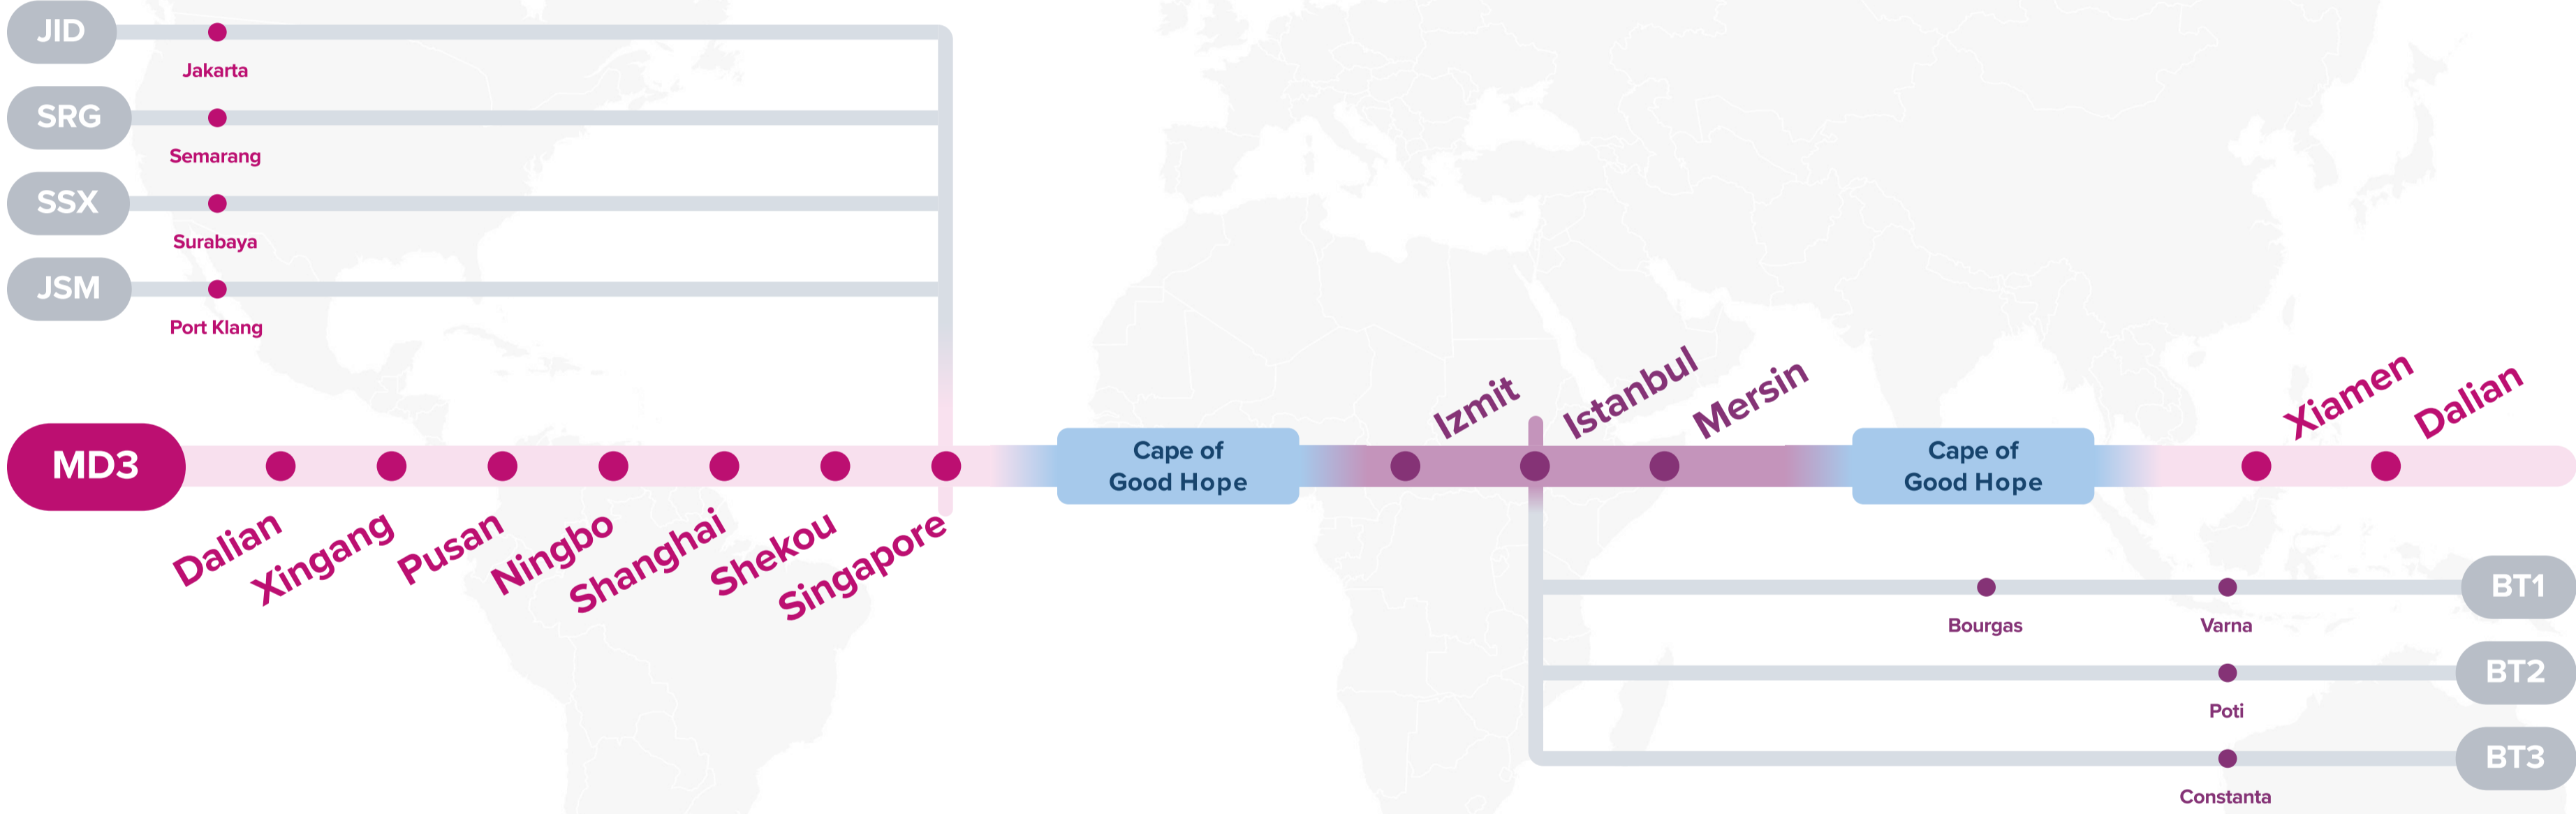

Transit Time

W/B	IZT	IST	MER	E/B	XMN	DLC	TXG	PUS	NGB	SHA
DLC	59	61	68	IZT	61	65	67	72	75	79
TXG	57	59	66	IST	59	63	65	70	73	77
PUS	52	54	61	MER	51	55	57	62	65	69
NGB	49	51	58							
SHA	45	47	54							
SHK	41	43	50							
SIN	35	37	44							

WESTBOUND ←
EASTBOUND →

Asia – Mediterranean Service (via CoGH)

MD3: Mediterranean 3

Westbound

JID: Japan Indonesia
SRG: Semarang Service
SSX: Surabaya Singapore Express
JSM: Japan Straits Malaysia
BT1: Black Sea Türkiye Service
BT2: Black Sea Türkiye Service 2
BT3: Black Sea Türkiye Service 3

Eastbound

WESTBOUND ←
EASTBOUND →

Service Features

- Dedicated service connection West India, Pakistan with West, East Mediterranean ports directly.

Port Rotation

(Terminals are subject to change)

ORIGIN	CODE	ETA	ETD	TERMINAL
NHAVA SHEVA	NSA	FRI	SAT	BHARAT MUMBAI CONTAINER TERMINALS (PSA)
KARACHI	KHI	MON	MON	SOUTH ASIA PAKISTAN TERMINALS
MUNDRA	MUN	TUE	WED	ADANI INTERNATIONAL CONTAINER TERMINAL (CT3)
ALGECIRAS	ALG	MON	TUE	TOTAL TERMINAL INTERNATIONAL ALGECIRAS
VALENCIA	VLC	WED	FRI	APM TERMINALS VALENCIA
BARCELONA	BCN	SAT	SUN	APM TERMINALS BARCELONA
GENOA	GOA	MON	WED	VOLTRI TERMINAL EUROPE (VTE-PSA)
PIRAEUS	PIR	SAT	MON	PIRAEUS CONTAINER TERMINAL (PCT)
ALGECIRAS	ALG	THU	FRI	TOTAL TERMINAL INTERNATIONAL ALGECIRAS
KARACHI	KHI	THU	THU	SOUTH ASIA PAKISTAN TERMINALS
MUNDRA	MUN	FRI	SAT	ADANI INTERNATIONAL CONTAINER TERMINAL (CT3)
NHAVA SHEVA	NSA	SUN	SAT	BHARAT MUMBAI CONTAINER TERMINALS (PSA)

AD1: Adriatic Service 1

EMA: East Mediterranean America

Your Number **ONE** Shipping Partner

● Connecting the
East and the West

Ocean Network Express Pte. Ltd.
7 Straits View, #16-01 Marina One East Tower, Singapore 018936
www.one-line.com