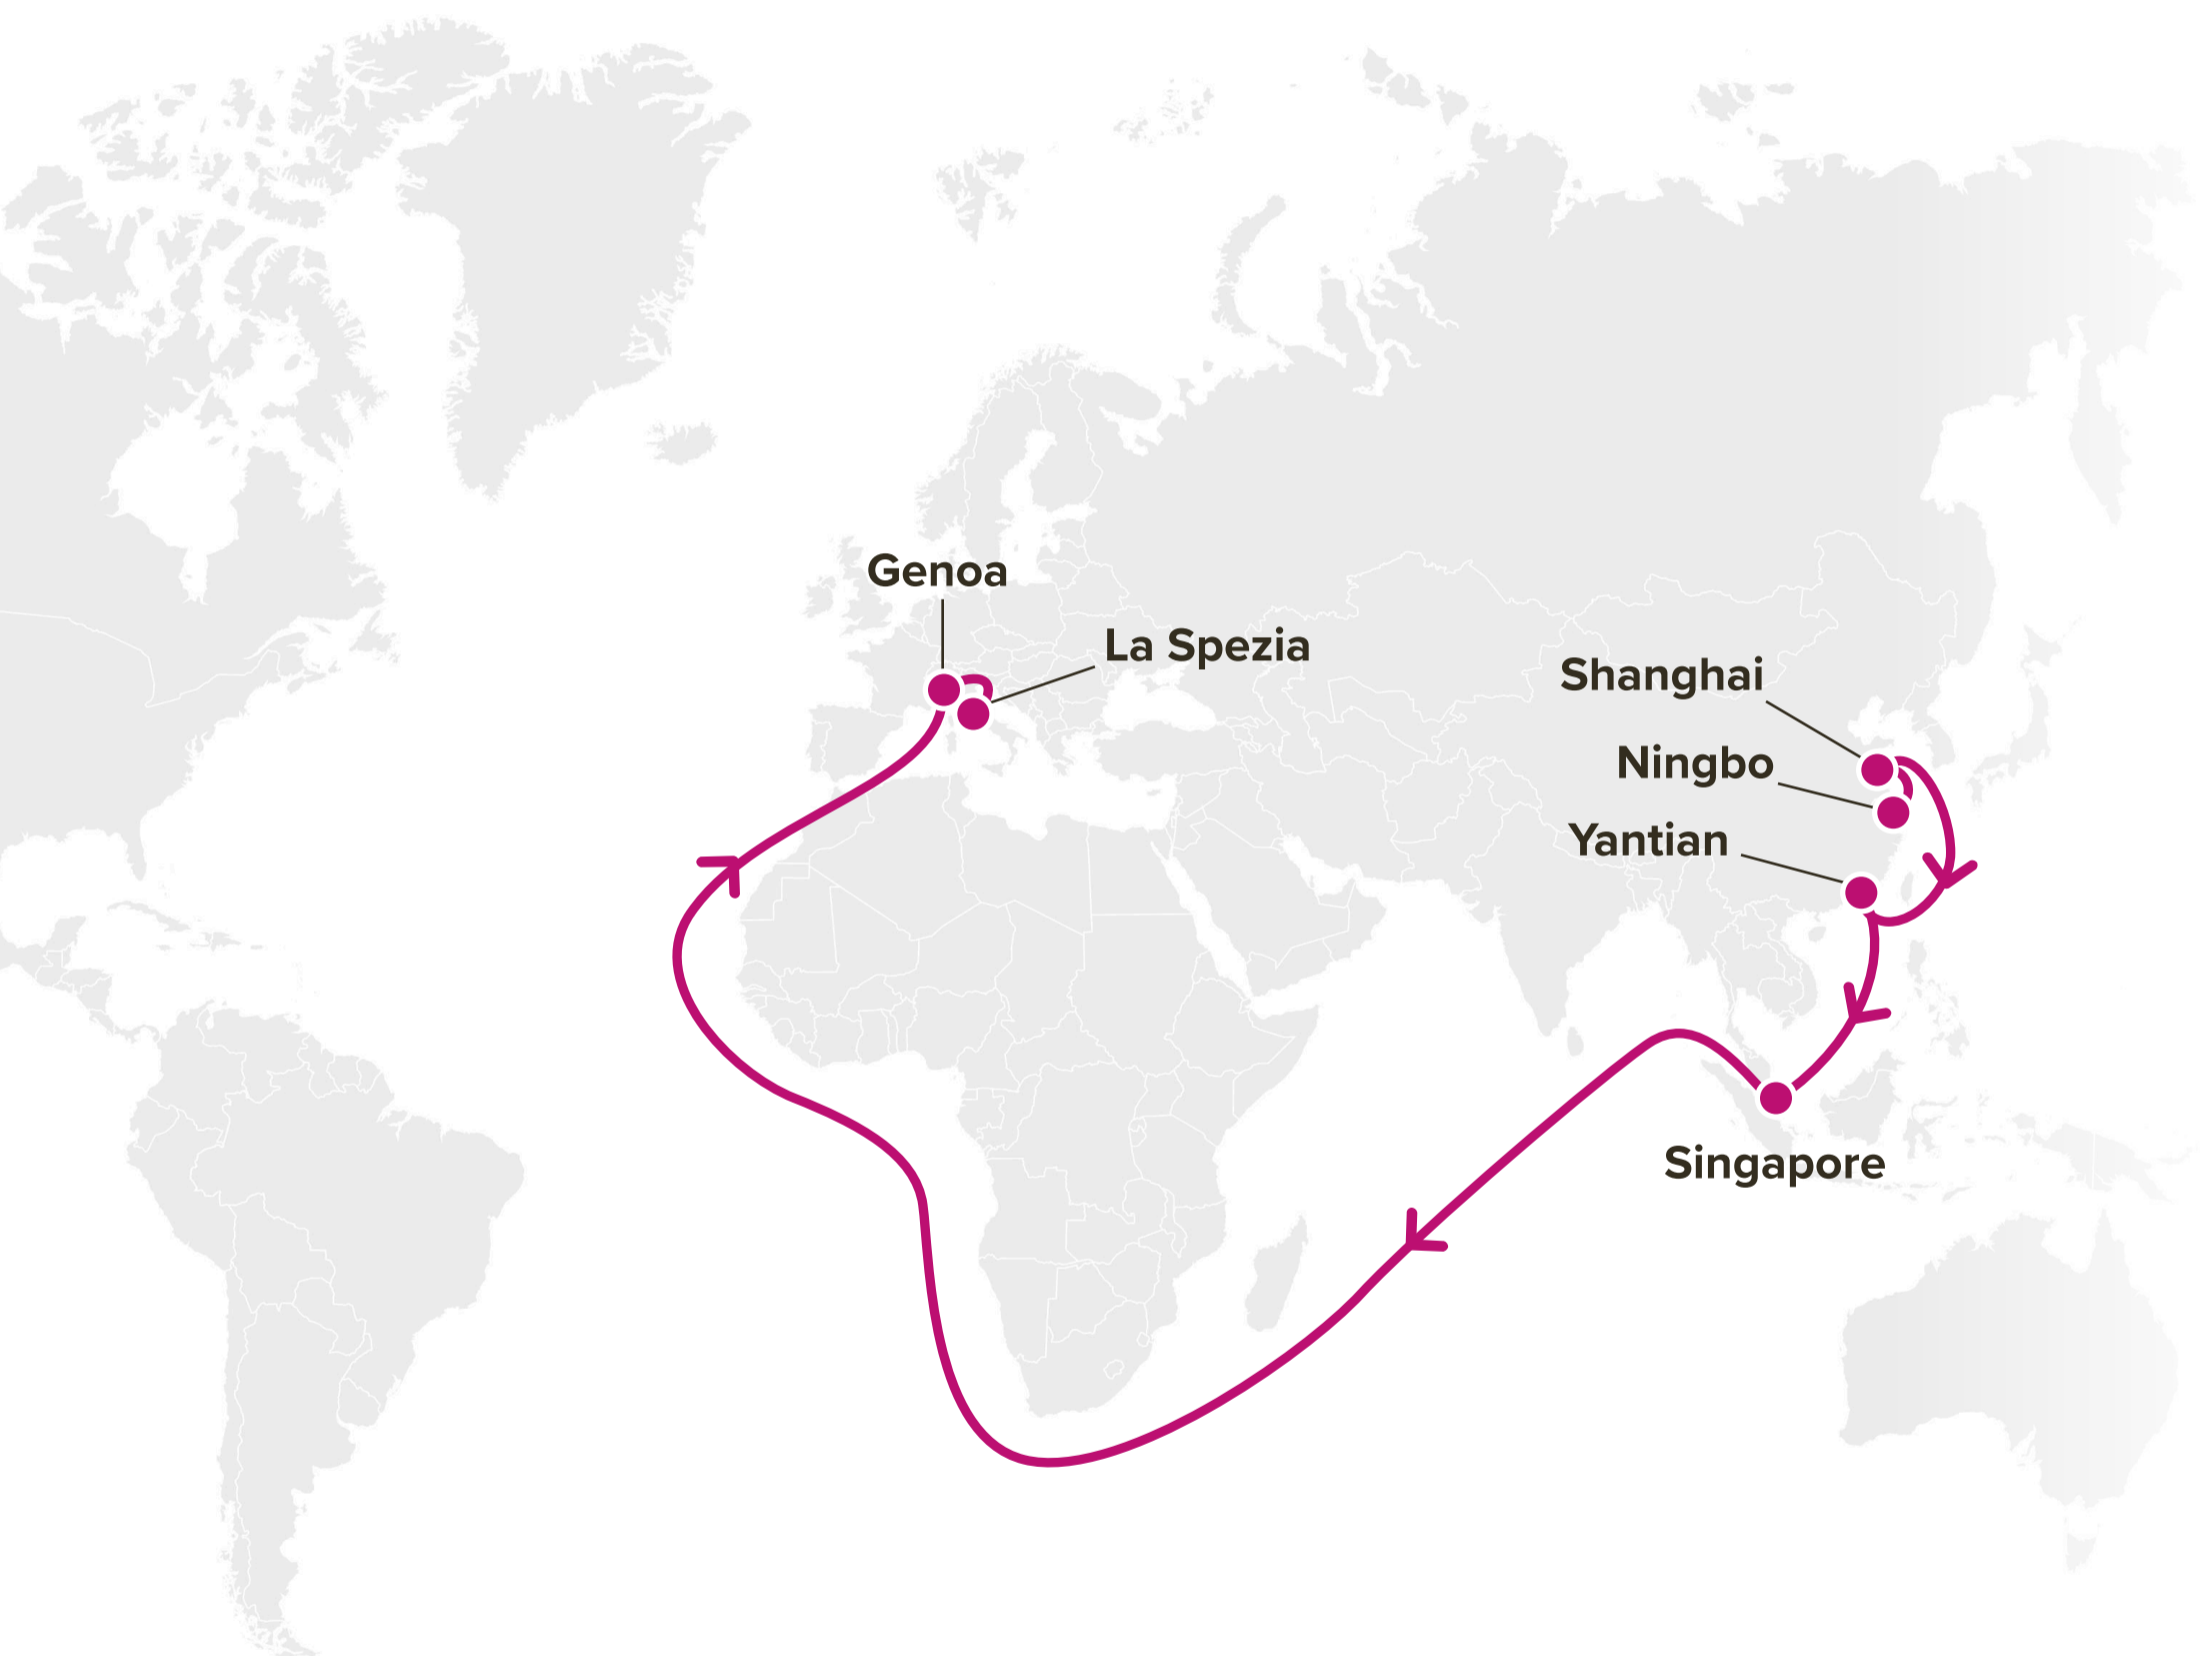

WESTBOUND ←

Service Features

Express service to Italy ports with a focus on major East Asia ports.

Port Rotation

(Terminals are subject to change)

ORIGIN	CODE	ETA	ETD	TERMINAL
NINGBO	NGB	MON	TUE	NINGBO GANGJI TERMINAL
SHANGHAI	SHA	THU	FRI	SHANGHAI GUANDONG INTERNATIONAL CONTAINER TERMINAL
YANTIAN	YTN	MON	TUE	YANTIAN INTERNATIONAL CONTAINER TERMINAL (YICT)
SINGAPORE	SIN	SAT	MON	PSA SINGAPORE
GENOA	GOA	SAT	SUN	VTE (VOLTRI TERMINAL EUROPE)
LA SPEZIA	SPE	MON	WED	LA SPEZIA CONTAINER TERMINAL (LSCT)

Transit Time

W/B	GOA	SPE
NGB	46	48
SHA	43	45
YTN	39	41
SIN	33	35