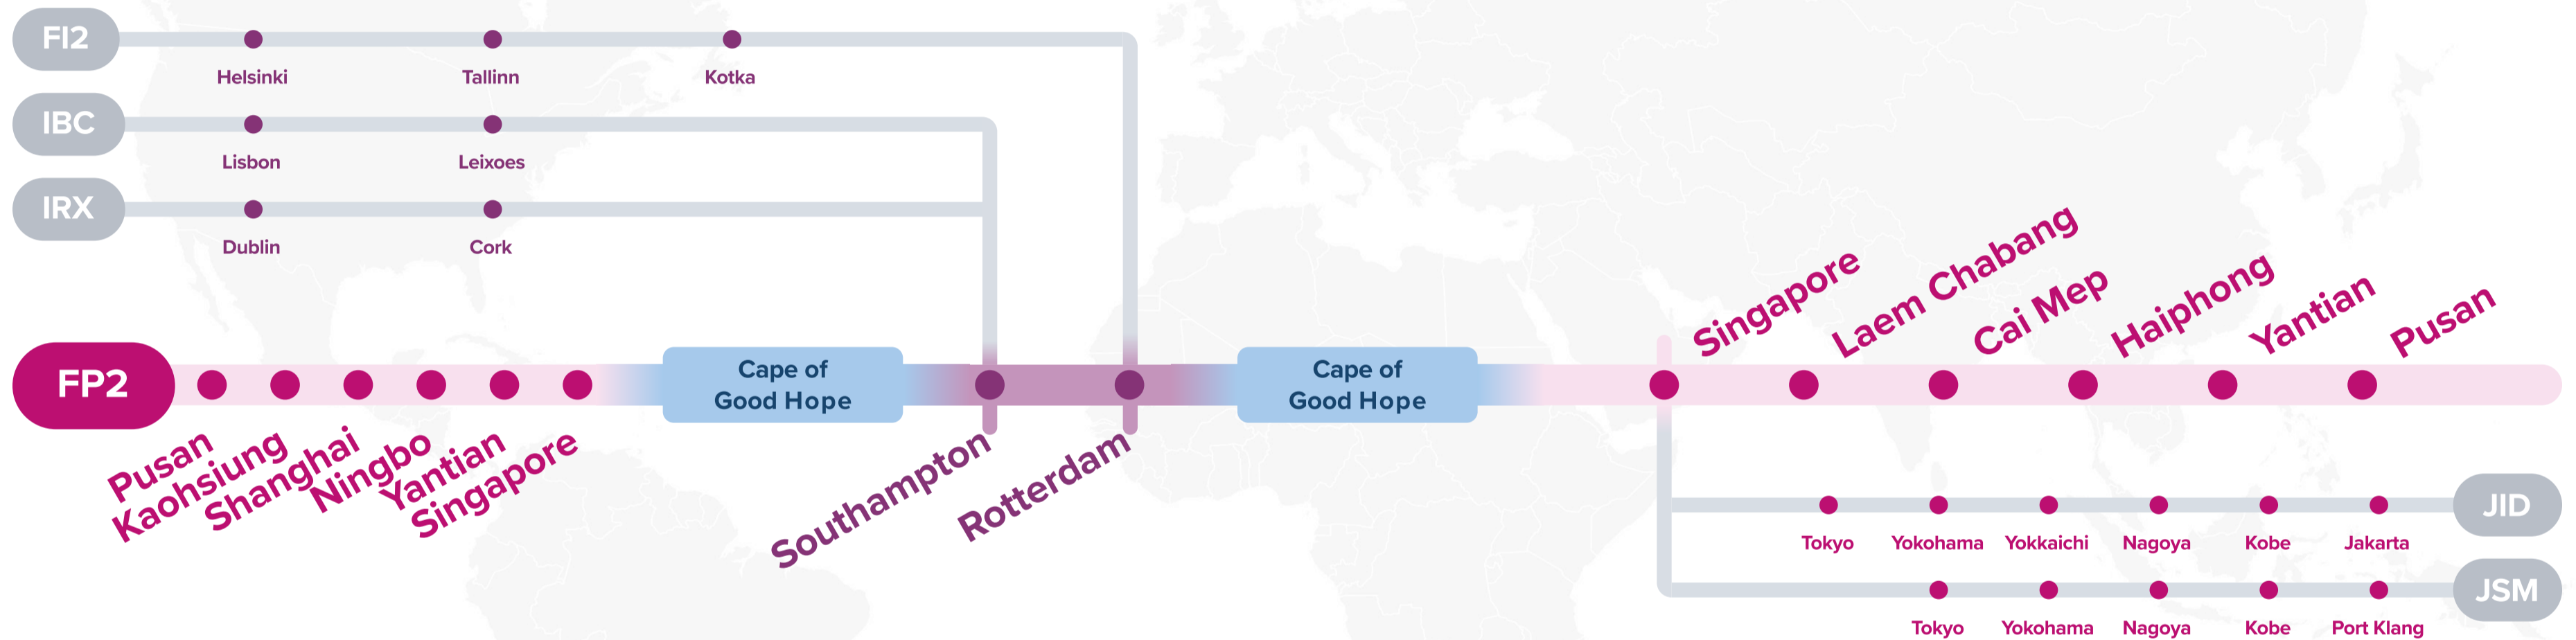

FP2: Far East Pacific 2

Westbound

Asia – North Europe Service (via CoGH)

FP2: Far East Pacific 2

Eastbound

FI2: Finland Express 2

JID: Japan Indonesia

IBC: Iberia Europe Service

JSM: Japan Straits Malaysia

IRX: Irish Sea Express

WESTBOUND ←
EASTBOUND →

Service Features

- ☐ Direct service from China and Southeast Asia into Felixstowe, Hamburg and Antwerp.
- ☐ Unique coverage into Algeciras.
- ☐ Seamless coverage from North Europe into China.