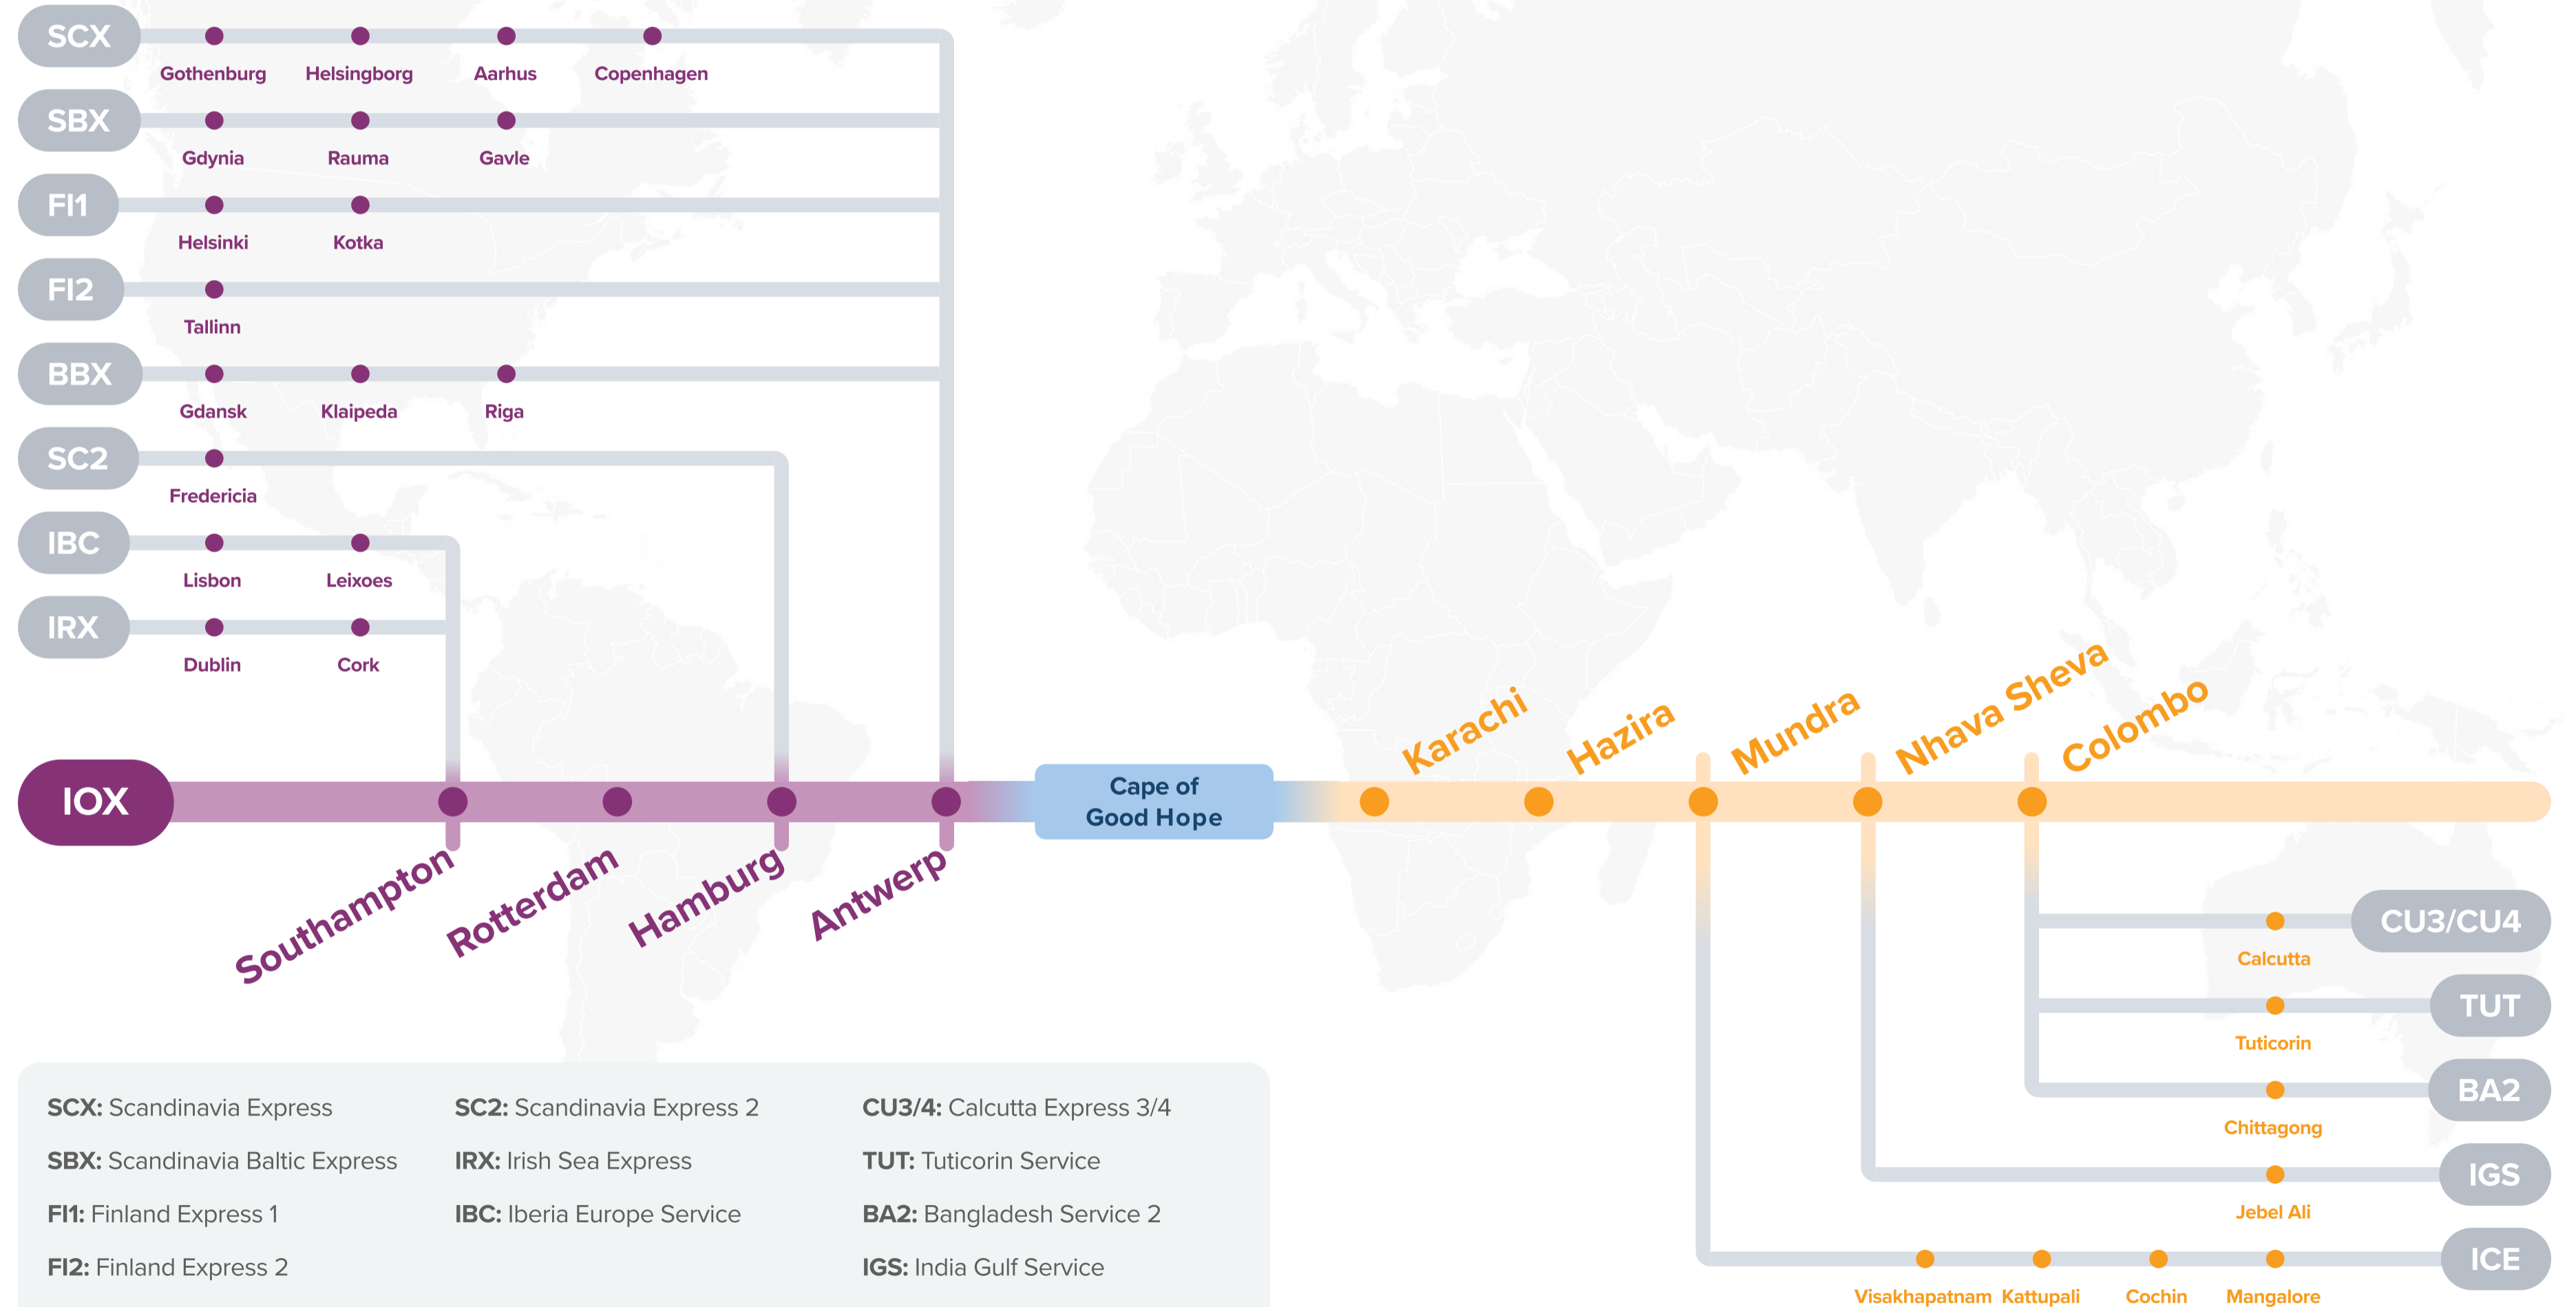

Asia – North Europe Service (via CoGH)

IOX: Indian Ocean Express

Westbound

- IGS:** India Gulf Service
- ICE:** India Coastal Express
- RGI:** Red Sea Gulf India Service
- SCX:** Scandinavia Express
- SBX:** Scandinavia Baltic Express
- SC2:** Scandinavia Express 2
- FE4:** Far East - Europe 4
- IBX:** Iberia Baltic Express
- FI2:** Finland Express 2
- UKE:** UK East Coast Express
- LUX:** Latin East Coast Europe Express
- IRX:** Irish Sea Express

Asia – North Europe Service (via CoGH)

IOX: Indian Ocean Express Eastbound

SCX: Scandinavia Express

SC2: Scandinavia Express 2

CU3/4: Calcutta Express 3/4

SBX: Scandinavia Baltic Express

IRX: Irish Sea Express

Transit Time

E/B	PUS	W/B	UKB	NGO	TYO
UKB	6	PUS	1	3	4
NGO	5				
TYO	2				

WESTBOUND ←
EASTBOUND →

Service Features

- Seamless connection between Japan and Pusan connecting onto Premier Alliance Services.

Port Rotation

Transit Time

E/B	PUS	W/B	XMN	TXG	KHH
XMN	7	PUS	4	5	6
TXG	6				
KHH	4				

WESTBOUND ←
EASTBOUND →

Service Features

- Direct service into Egypt, Greece and Eastern Mediterranean ports.
- Direct service from Eastern Mediterranean and Egypt to Singapore and Far East.