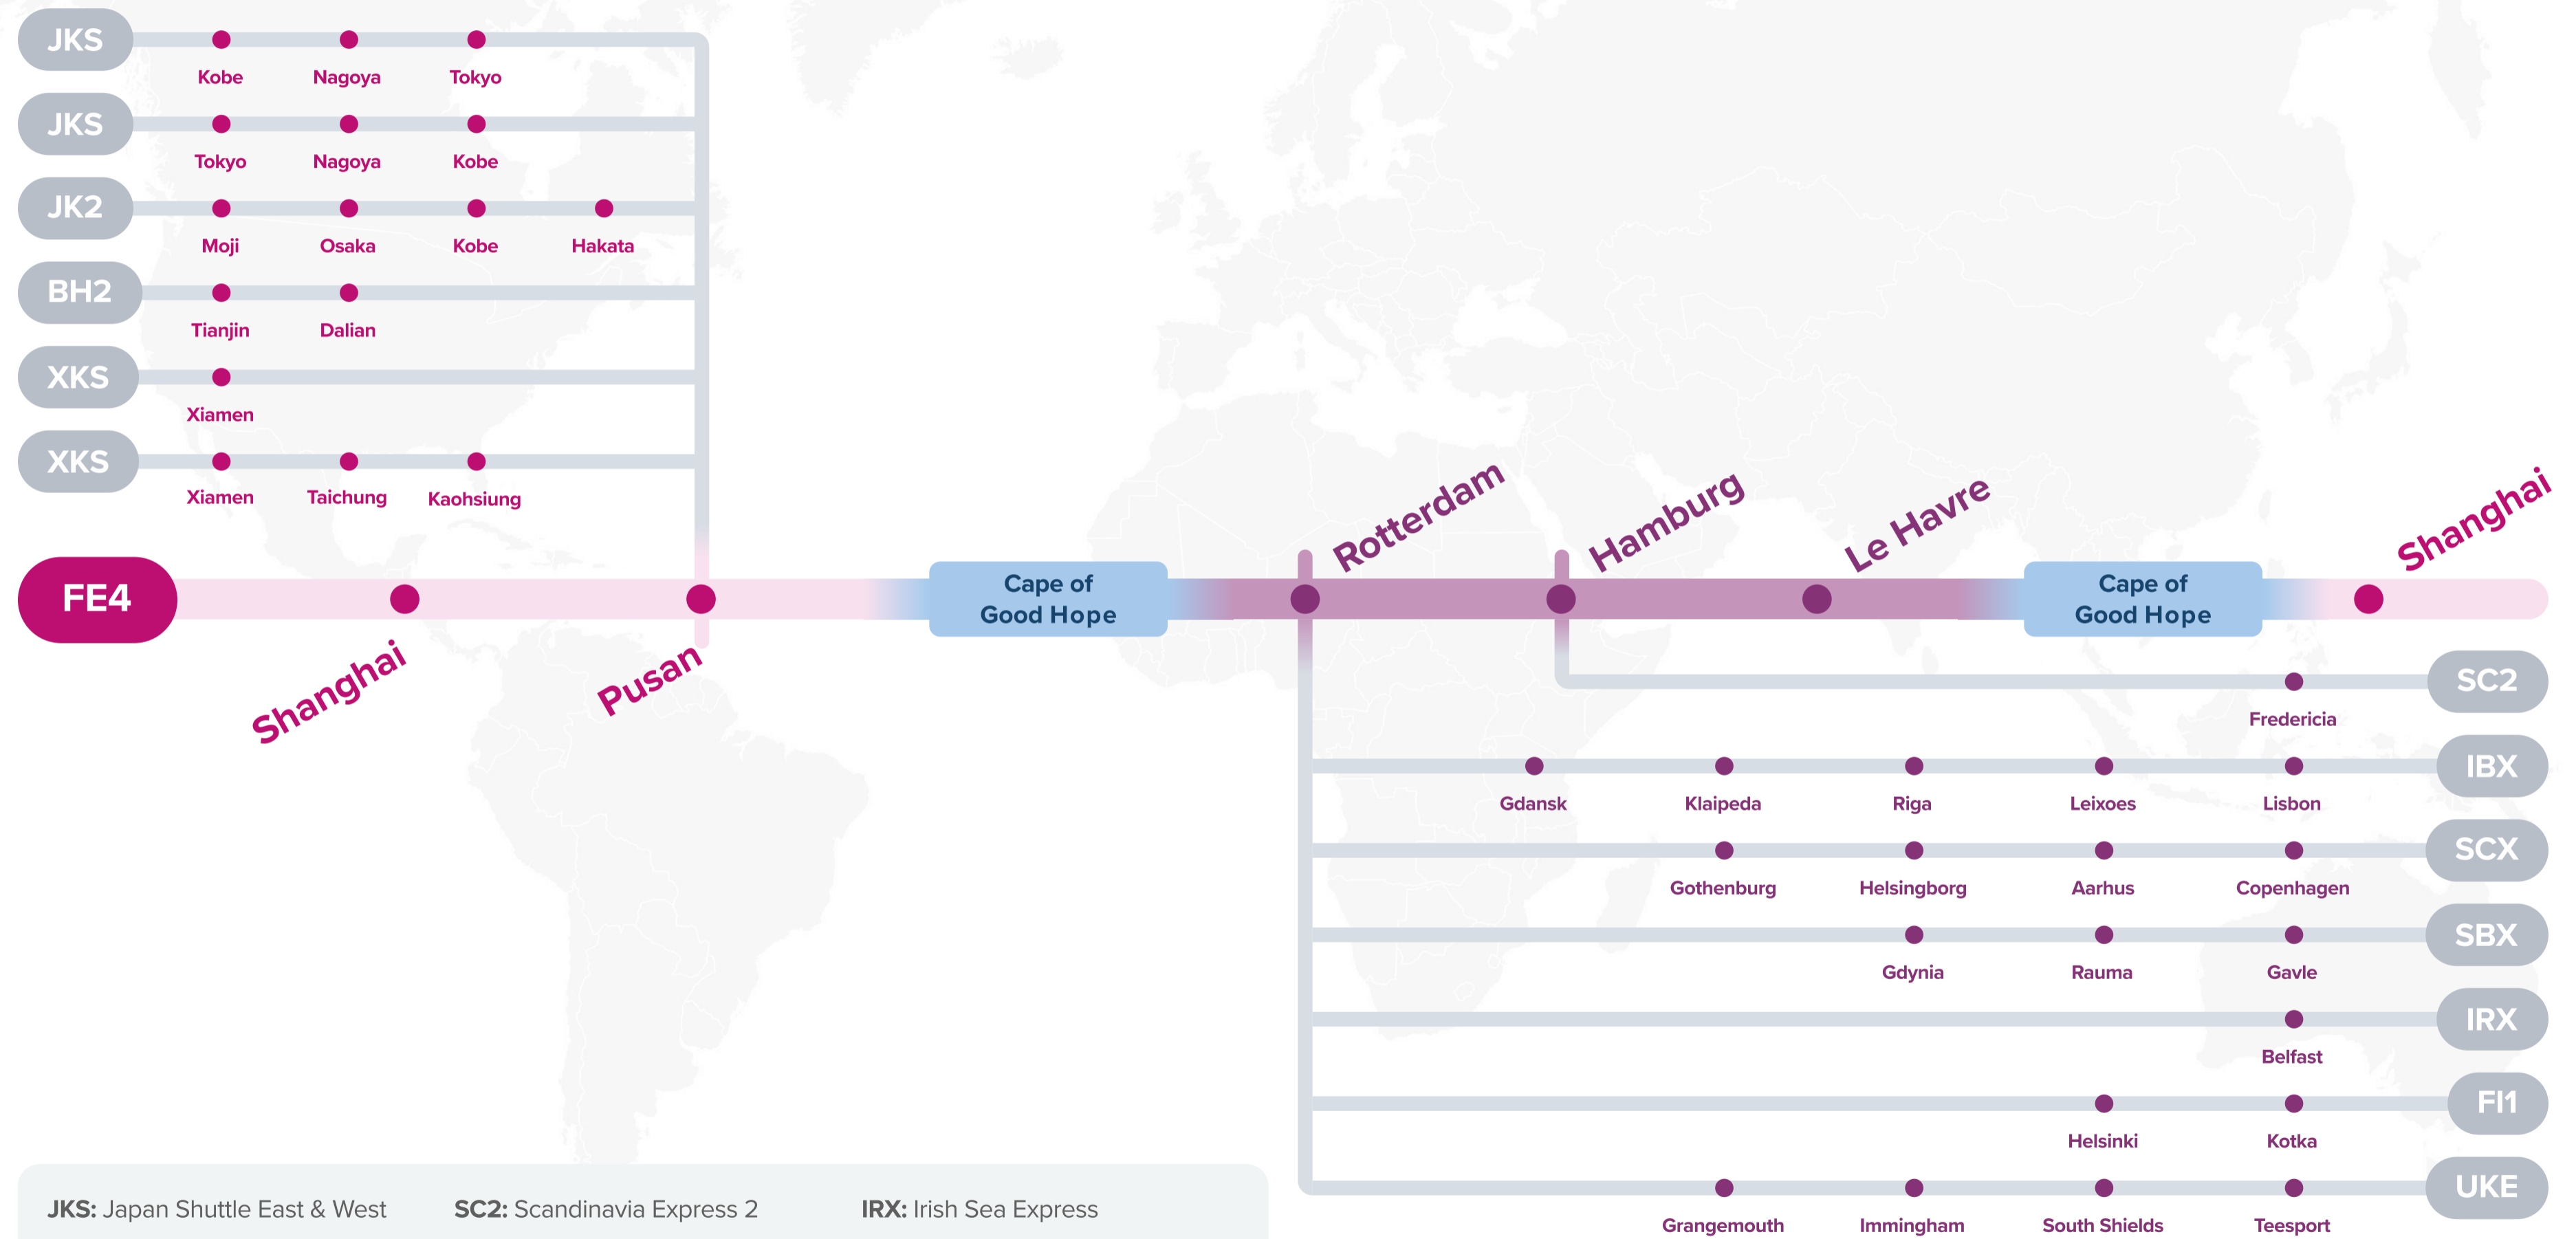

IMS: Intra Morocco Service

F11: Finland Express 1

SBX: Scandinavia Baltic Express

FI2: Finland Express 2

BBX: Baltic Bridge Express

WESTBOUND ←
EASTBOUND →

Service Features

- ▣ Premium service from South Korea and China, into Northern Europe.
- ▣ Dedicated Japan-Korea Shuttle connection, relating to and fro North Europe.
- ▣ Dedicated Xiamen - Kaohsiung Shuttle connection, relating to and fro North Europe.
- ▣ Express coverage from Northern Europe into Far East.

Port Rotation

(Terminals are subject to change)

ORIGIN	CODE	ETA	ETD	TERMINAL
SHANGHAI	SHA	MON	SAT	SIPG - SHANGDONG BRANCH
PUSAN	PUS	TUE	FRI	HANJIN BUSAN NEW PORT COMPANY(HJNC)
ROTTERDAM	RTM	SAT	THU	ROTTERDAM WORLD GATEWAY (RWG)
HAMBURG	HAM	SAT	TUE	HHLA CONTAINER TERMINAL BUCHARDKAI (CTB)
LE HAVRE	LEH	FRI	SUN	TERMINAL DE FRANCE (GMP)
SHANGHAI	SHA	MON	SAT	SIPG - SHANGDONG BRANCH

Transit Time

W/B	RTM	HAM	LEH	E/B	SHA	PUS
SHA	42	49	55	RTM	46	54
PUS	36	43	49	HAM	41	49
				LEH	36	44

Asia – North Europe Service (via CoGH)

FE4: Far East – Europe 4 Westbound

JKS: Japan Shuttle East & West
JK2: Japan Korea Express 2
BH2: Bohai Express 2
XKS: Xiamen Kaohsiung Shuttle
SC2: Scandinavia Express 2
IBX: Iberia Baltic Express
SCX: Scandinavia Express
SBX: Scandinavia Baltic Express
IRX: Irish Sea Express
FI1: Finland Express 1
UKE: UK East Coast Express

FE5: Far East – Europe 5 Eastbound

FE1: Far East - Europe 1

WESTBOUND ←
EASTBOUND →

Service Features

- Comprehensive coverage of ports across Northern Europe
- Direct access to Port Klang and Southeast Asia major ports