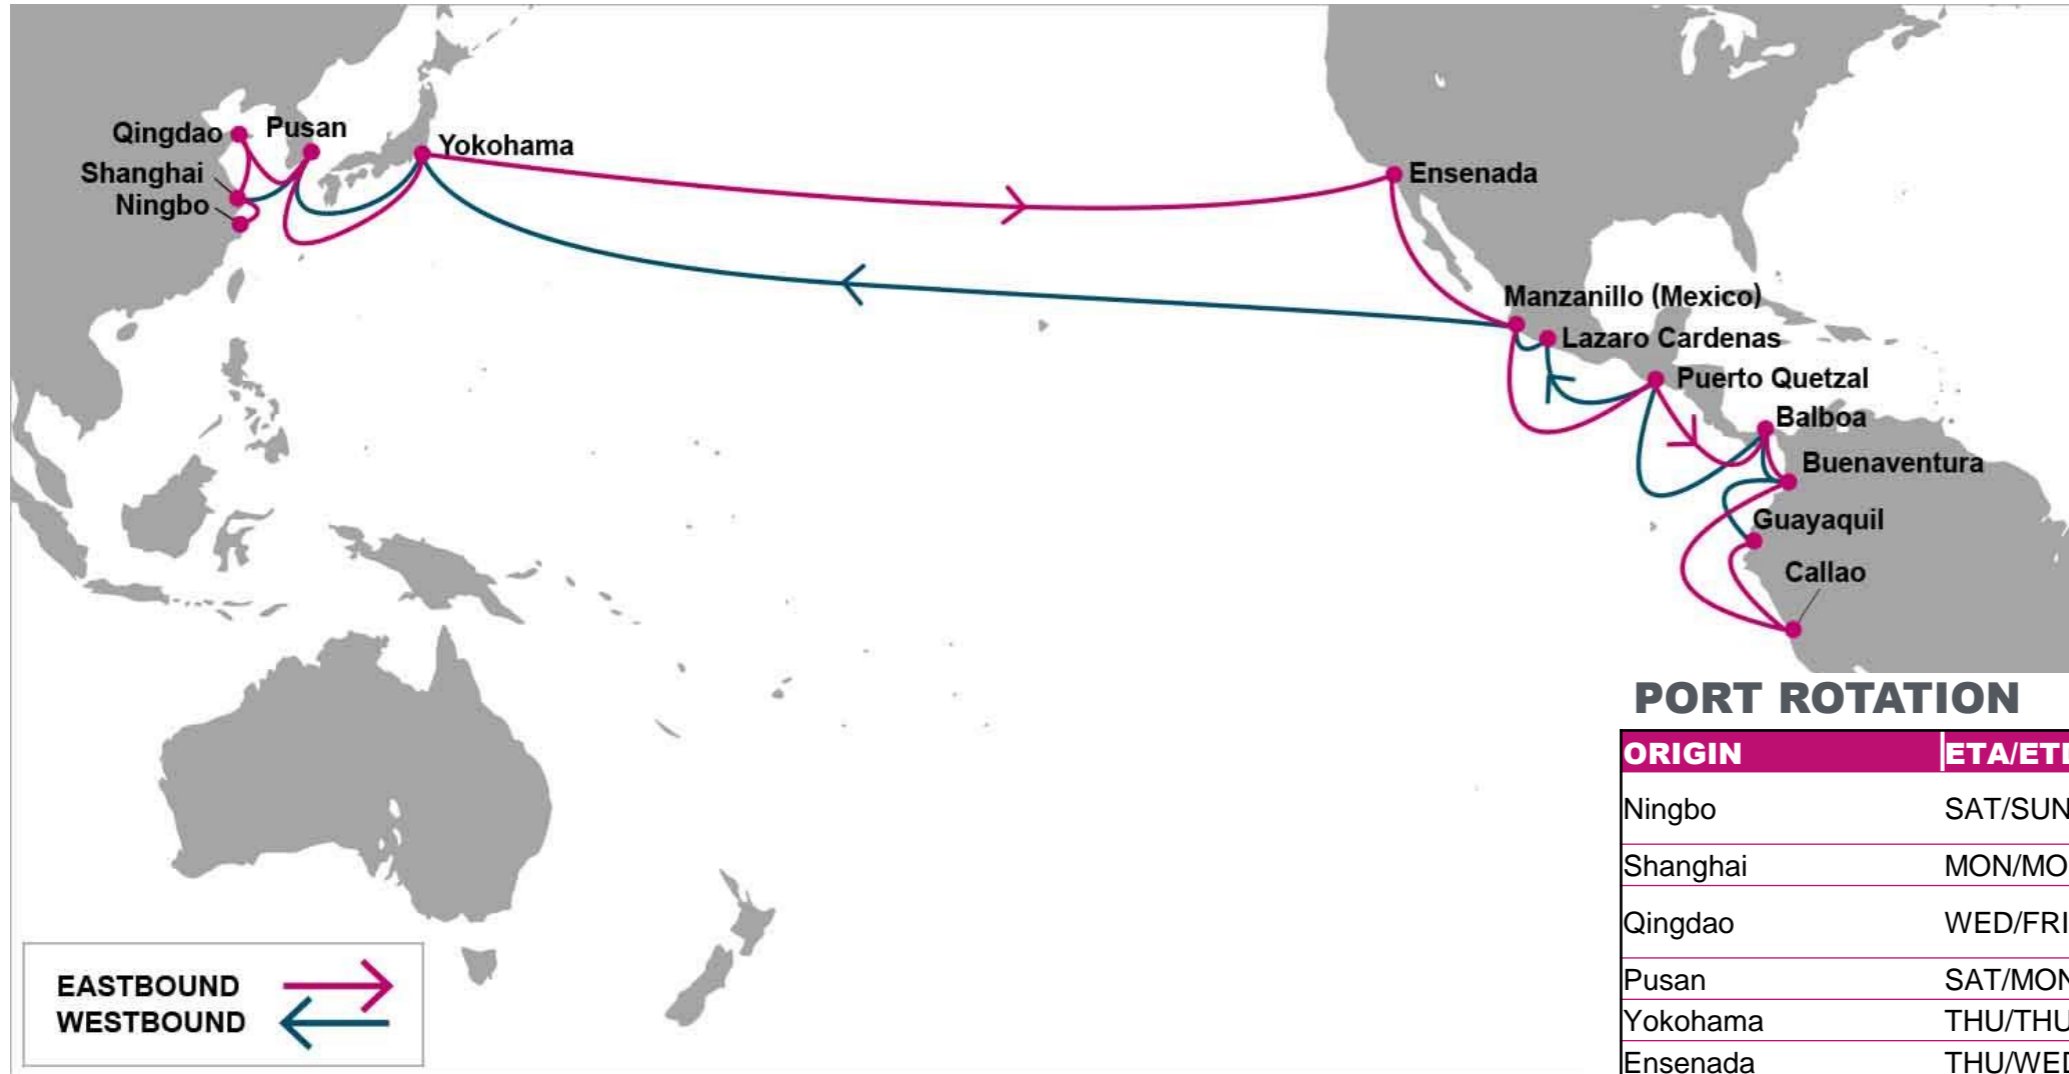

For more information, please click [here](#)

**PORT ROTATION**

(Terminals are subject to change)

ORIGIN	ETA/ETD	TERMINAL
Ningbo	SAT/SUN	Ningbo Port Group Beilun Third Container Terminal (BLTCT)
Shanghai	MON/MON	SIPG Yangshan Phase IV (SIPGSD)
Qingdao	WED/FRI	Qingdao Qianwan Container Terminal (QQCT)
Pusan	SAT/MON	Pusan Newport Company (PNC)
Yokohama	THU/THU	Minami Honmoku MC-3
Ensenada	THU/WED	Ensenada Internatioal Terminal (EIT)
Manzanillo (Mexico)	SAT/MON	SSA Mexico
Puerto Quetzal	WED/WED	APM Terminals Quetzal (TCQ)
Balboa	SAT/SUN	PSA Panama International Terminal
Buenaventura	MON/TUE	Sociedad Portuaria Regional De Buenaventura (SPRB)
Callao	FRI/SAT	DP World Callao
Guayaquil	MON/THU	Terminal Portuario De Guayaquil (TPG)
Buenaventura	SUN/MON	Sociedad Portuaria Regional De Buenaventura (SPRB)
Balboa	TUE/THU	PSA Panama International Terminal
Lazaro Cardenas	MON/MON	Lazaro Cardenas Terminal Portuaria (HPH)
Manzanillo (Mexico)	TUE/WED	SSA Mexico
Ensenada	SAT/SUN	Ensenada Internatioal Terminal (EIT)
Yokohama	SAT/SUN	Minami Honmoku MC-3
Pusan	WED/THU	Pusan Newport Company (PNC)
Ningbo	SAT/SUN	Ningbo Port Group Beilun Third Container Terminal (BLTCT)
<b>Turnaround days:</b>		<b>84</b>

**KEY TRANSIT TABLE - UNLOCODE PORT NAME & COUNTRY NAME**

**NGB:** Ningbo, China | **SHA:** Shanghai, China | **TAO:** Qingdao, China | **PUS:** Pusan, South Korea | **YOK:** Yokohama, Japan | **ESE:** Ensenada, Mexico | **ZLO:** Manzanillo, Mexico | **LZC:** Lazaro Cardenas, Mexico | **PRQ:** Puerto Quetzal, Guatemala | **BLB:** Balboa, Panama | **BUN:** Buenaventura, Colombia | **CLL:** Callao, Peru | **GYE:** Guayaquil, Ecuador

NOTE: Transit times and port rotation are as of now and subject to change