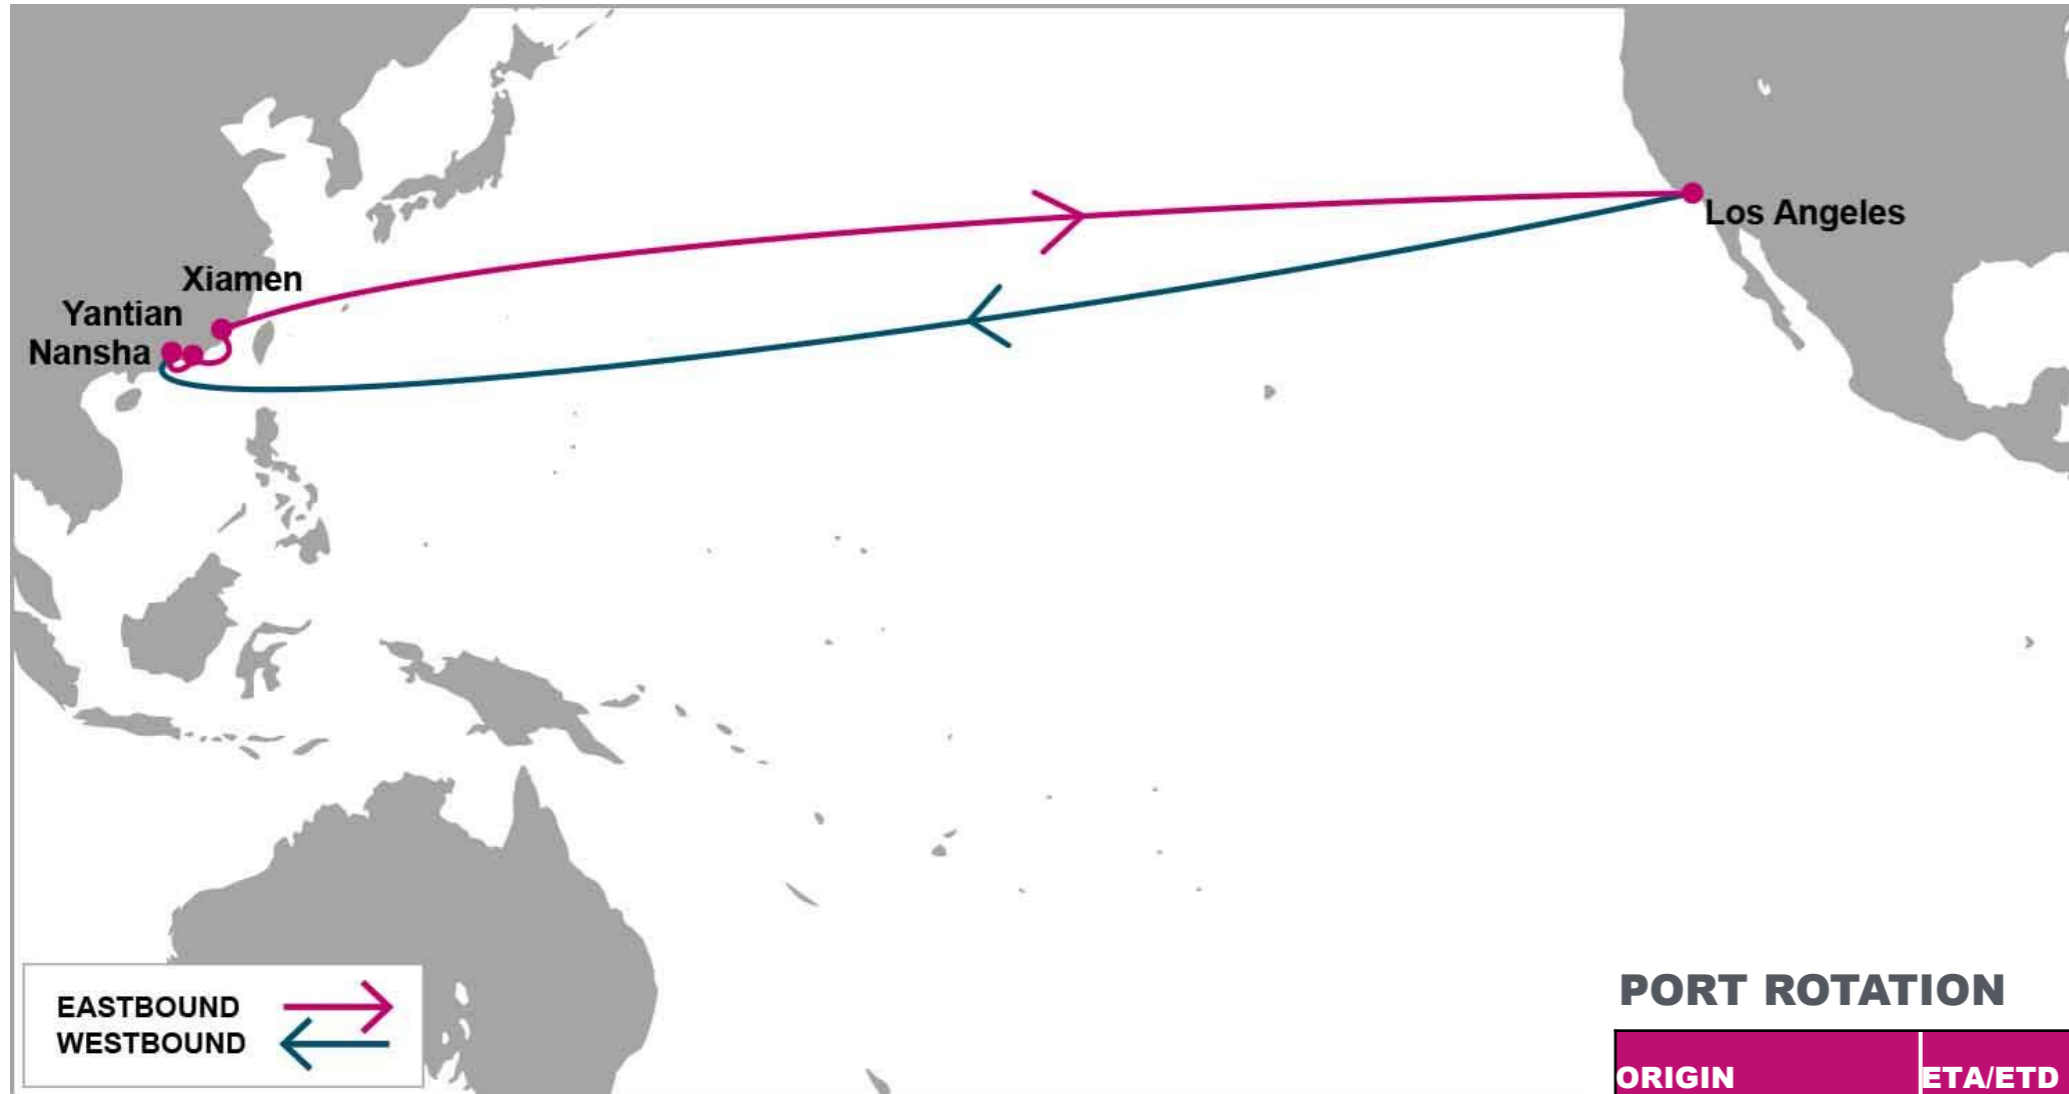

For more information, please click [here](#)

E/B	LAX	W/B	XMN	YTN	NSA
NSA	17	LAX	27	28	30
YTN	16				
XMN	14				

PORT ROTATION

(Terminals are subject to change)

ORIGIN	ETA/ETD	TERMINAL
Nansha	THU/FRI	Guangzhou South China Ocean gate
Yantian	FRI/SAT	Yantian International Container Terminal
Xiamen	SUN/MON	Xiamen Ocean Gate Container Terminal
Los Angeles	MON/FRI	Fenix Marine Terminal
Nansha	THU/FRI	Guangzhou South China Ocean gate
Turnaround days: 42		

KEY TRANSIT TABLE - UNLOCODE PORT NAME & COUNTRY NAME

NSA: Nansha, China | YTN: Yantian, China | XMN: Xiamen, China LAX: Los Angeles, USA

NOTE: Transit times and port rotation are as of now and subject to change