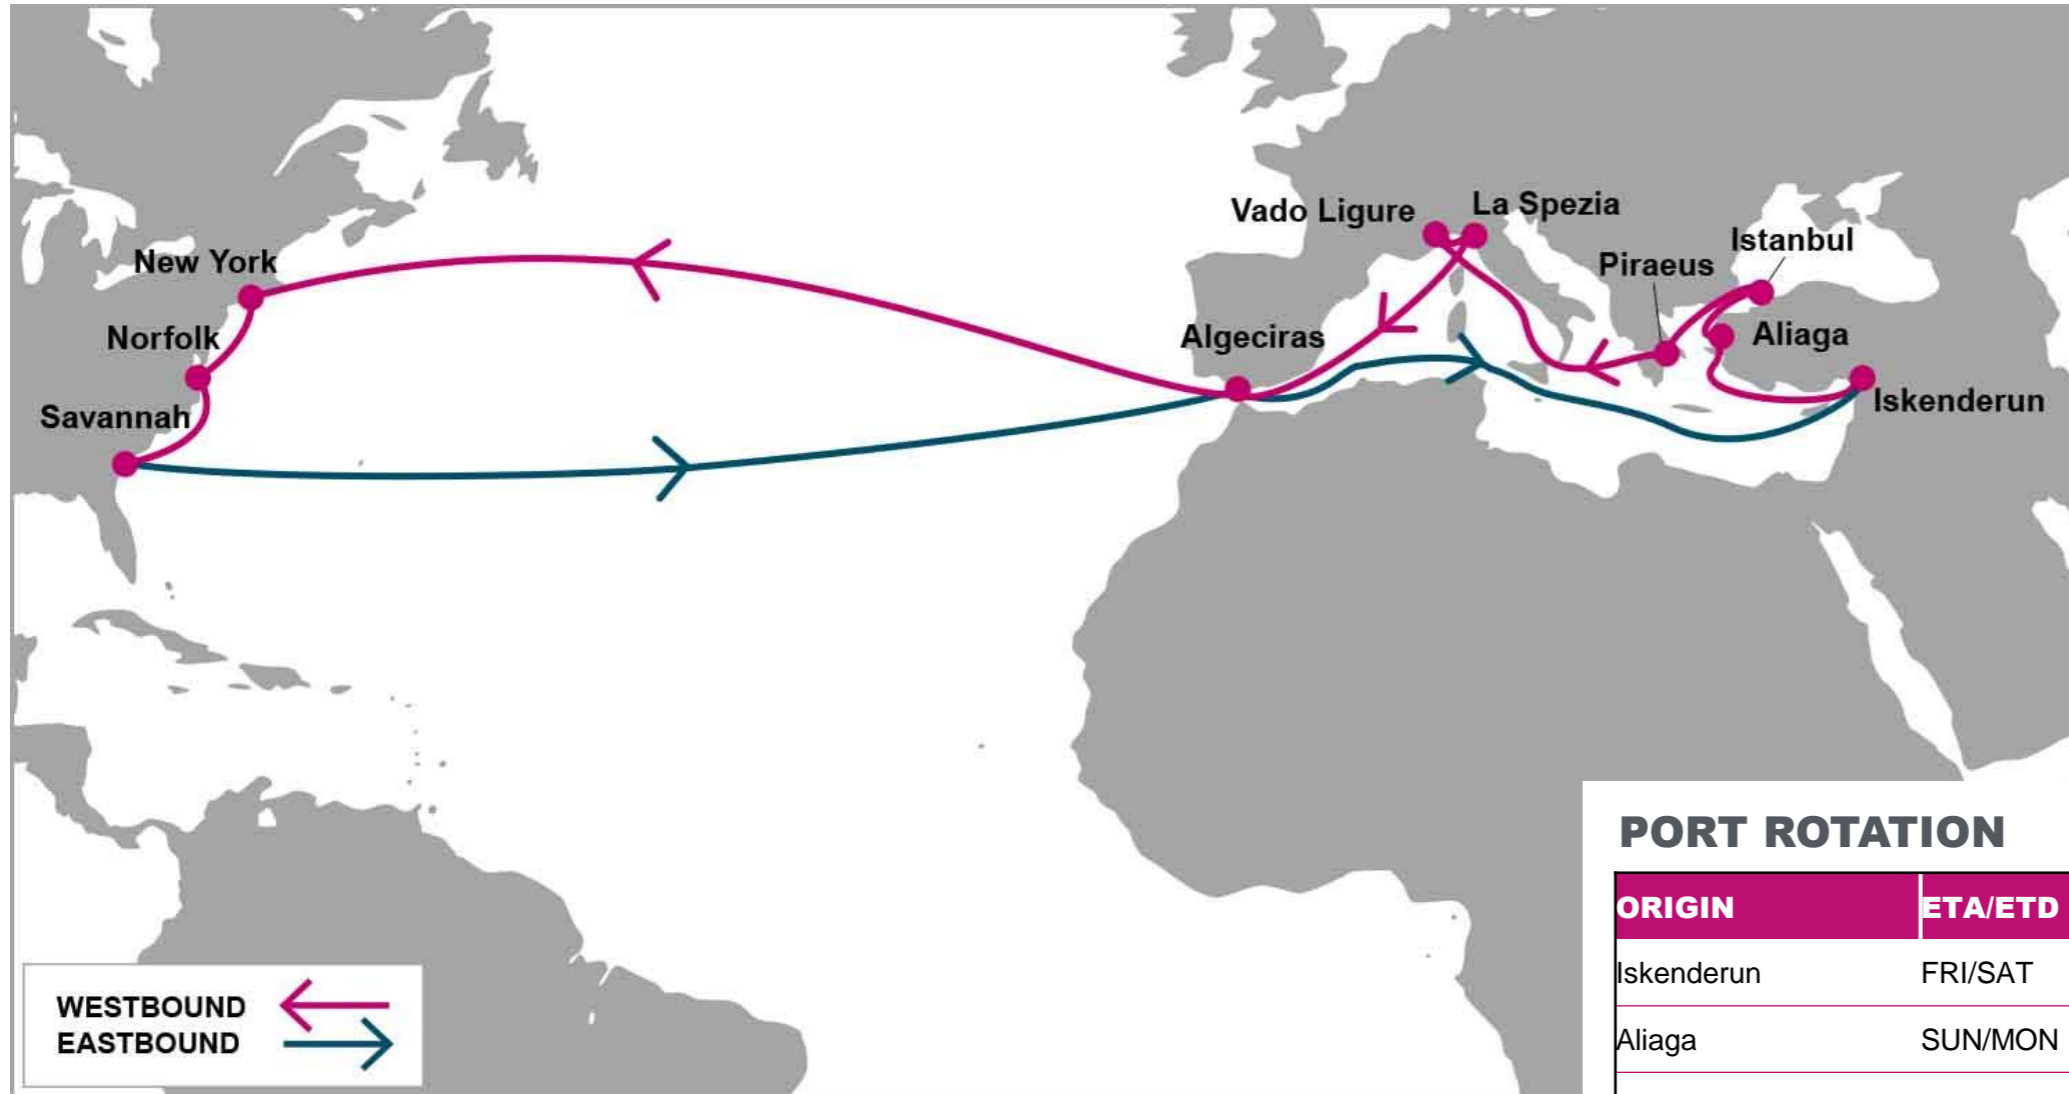

For more information, please click [here](#)

**PORT ROTATION**

(Terminals are subject to change)

ORIGIN	ETA/ETD	TERMINAL
Iskenderun	FRI/SAT	Limakport Iskenderun
Aliaga	SUN/MON	Nemport
Istanbul	TUE/TUE	Kumport
Piraeus	WED/THU	Piraeus Container Terminal (PCT)
Vado Ligure	SAT/SUN	APMT Vado Ligure
La Spezia	SUN/MON	La Spezia Container Terminal (LSCT)
Algeciras	THU/FRI	Total Terminal International (TTI)
New York	FRI/SAT	Maher Terminals
Norfolk	SUN/MON	Norfolk International Terminal (NIT)
Savannah	TUE/WED	Garden City Terminal
Algeciras	SUN/SUN	Total Terminal International (TTI)
Iskenderun	FRI/SAT	Limakport Iskenderun
<b>Turnaround days: 42</b>		

**KEY TRANSIT TABLE - UNLOCODE PORT NAME & COUNTRY NAME**

ISK: Iskenderun, Turkey | ALI: Aliaga, Turkey | IST: Istanbul, Turkey | PIR: Piraeus, Greece | VDL: Vado Ligure, Italy | SPE: La Spezia, Italy | ALG: Algeciras, Spain | NYC: New York, USA | ORF: Norfolk, USA | SAV: Savannah, USA

NOTE: Transit times and port rotation are as of now and subject to change