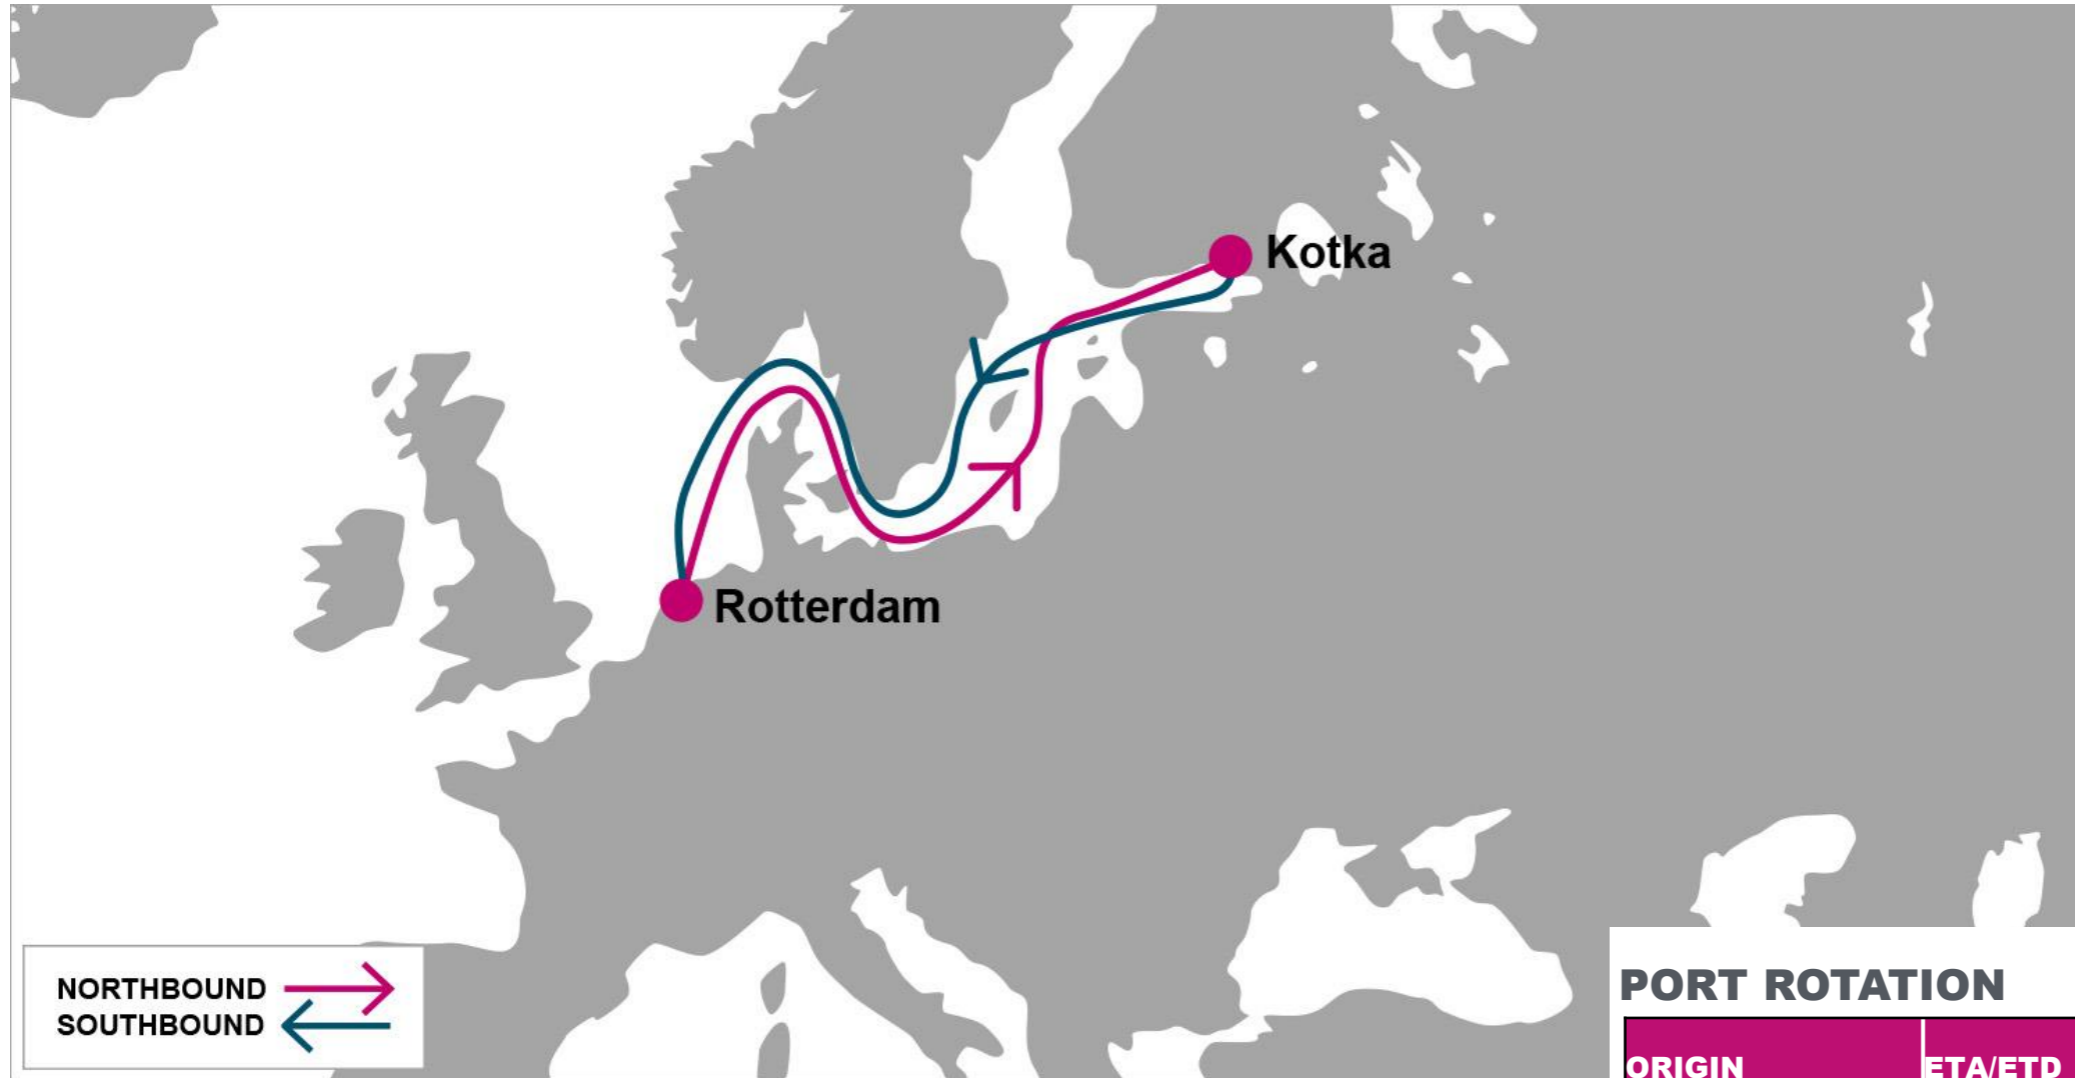

For more information, please click [here](#)

PORT ROTATION

(Terminals are subject to change)

ORIGIN	ETA/ETD	TERMINAL
Rotterdam ¹	TUE/WED	Rotterdam World Gateway (RWG)
Rotterdam ²	THUR/FRI	ECT Delta Terminal
Kotka	FRI/FRI	Steveco Mussalo
Rotterdam	TUE/WED	Rotterdam World Gateway (RWG)
Turnaround days: 14		

N/B	KTK	S/B	RTM
RTM ¹	9	KTK	4
RTM ²	7		

KEY TRANSIT TABLE - UNLOCODE PORT NAME & COUNTRY NAME

RTM: Rotterdam, Netherland | KTK: Kotka, Finland

NOTE: Transit times and port rotation are as of now and subject to change