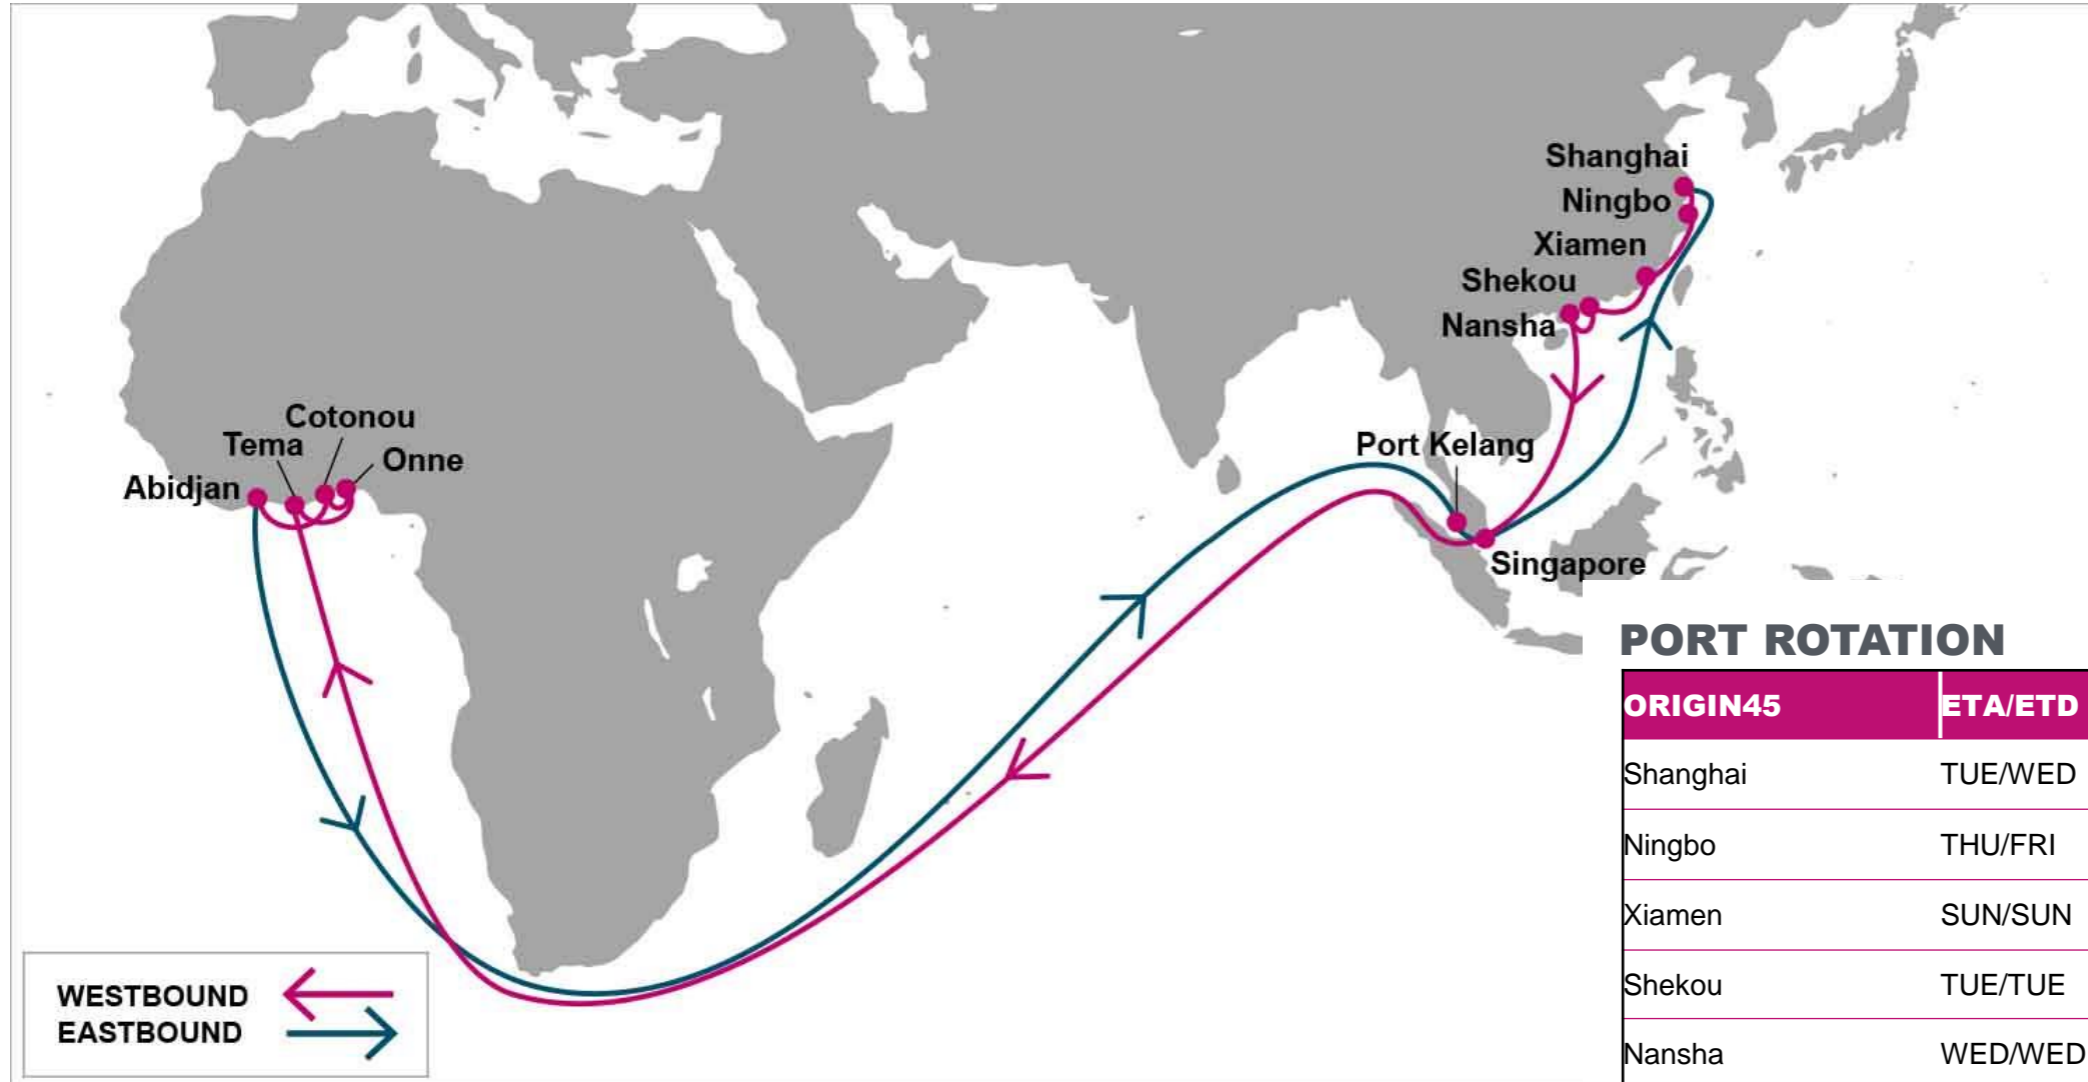

For more information, please click [here](#)

PORT ROTATION

(Terminals are subject to change)

ORIGIN45	ETA/ETD	TERMINAL
Shanghai	TUE/WED	Shanghai WaiGaoQiao Phase V (Mingdong) Terminal
Ningbo	THU/FRI	Zhoushan Yongzhou Container Terminal (YZCT)
Xiamen	SUN/SUN	Xiamen Haitian Container Terminal (XHCT)
Shekou	TUE/TUE	Shekou Container Terminal (SCT)
Nansha	WED/WED	Guangzhou South China Oceangate Container Terminal
Singapore	MON/MON	PSA Singapore
Tema	SAT/SUN	Meridian Port Services (MPS) – Terminal 3
Onne	TUE/FRI	WACT
Cotonou	SAT/SUN	Benin Terminal (SMTC)
Abidjan	TUE/THU	Abidjan Terminal
Port Kelang	SUN/SUN	Westports
Singapore	MON/TUE	PSA Singapore
Shanghai	TUE/WED	Shanghai WaiGaoQiao Phase V (Mingdong) Terminal
Turnaround days: 84		

KEY TRANSIT TABLE - UNLOCODE PORT NAME & COUNTRY NAME

SHA: Shanghai, China | NGB: Ningbo, China | XMN: Xiamen, China | SHK: Shekou, China | NSA: Nansha, China | SIN: Singapore, Singapore | COO: Cotonou, Benin | TEM: Tema, Ghana | LFW: Lome, Togo | ONN: Onne, Nigeria | ABJ: Abidjan, Côte d'Ivoire | PKG: Port Kelang, Malaysia

NOTE: Transit times and port rotation are as of now and subject to change