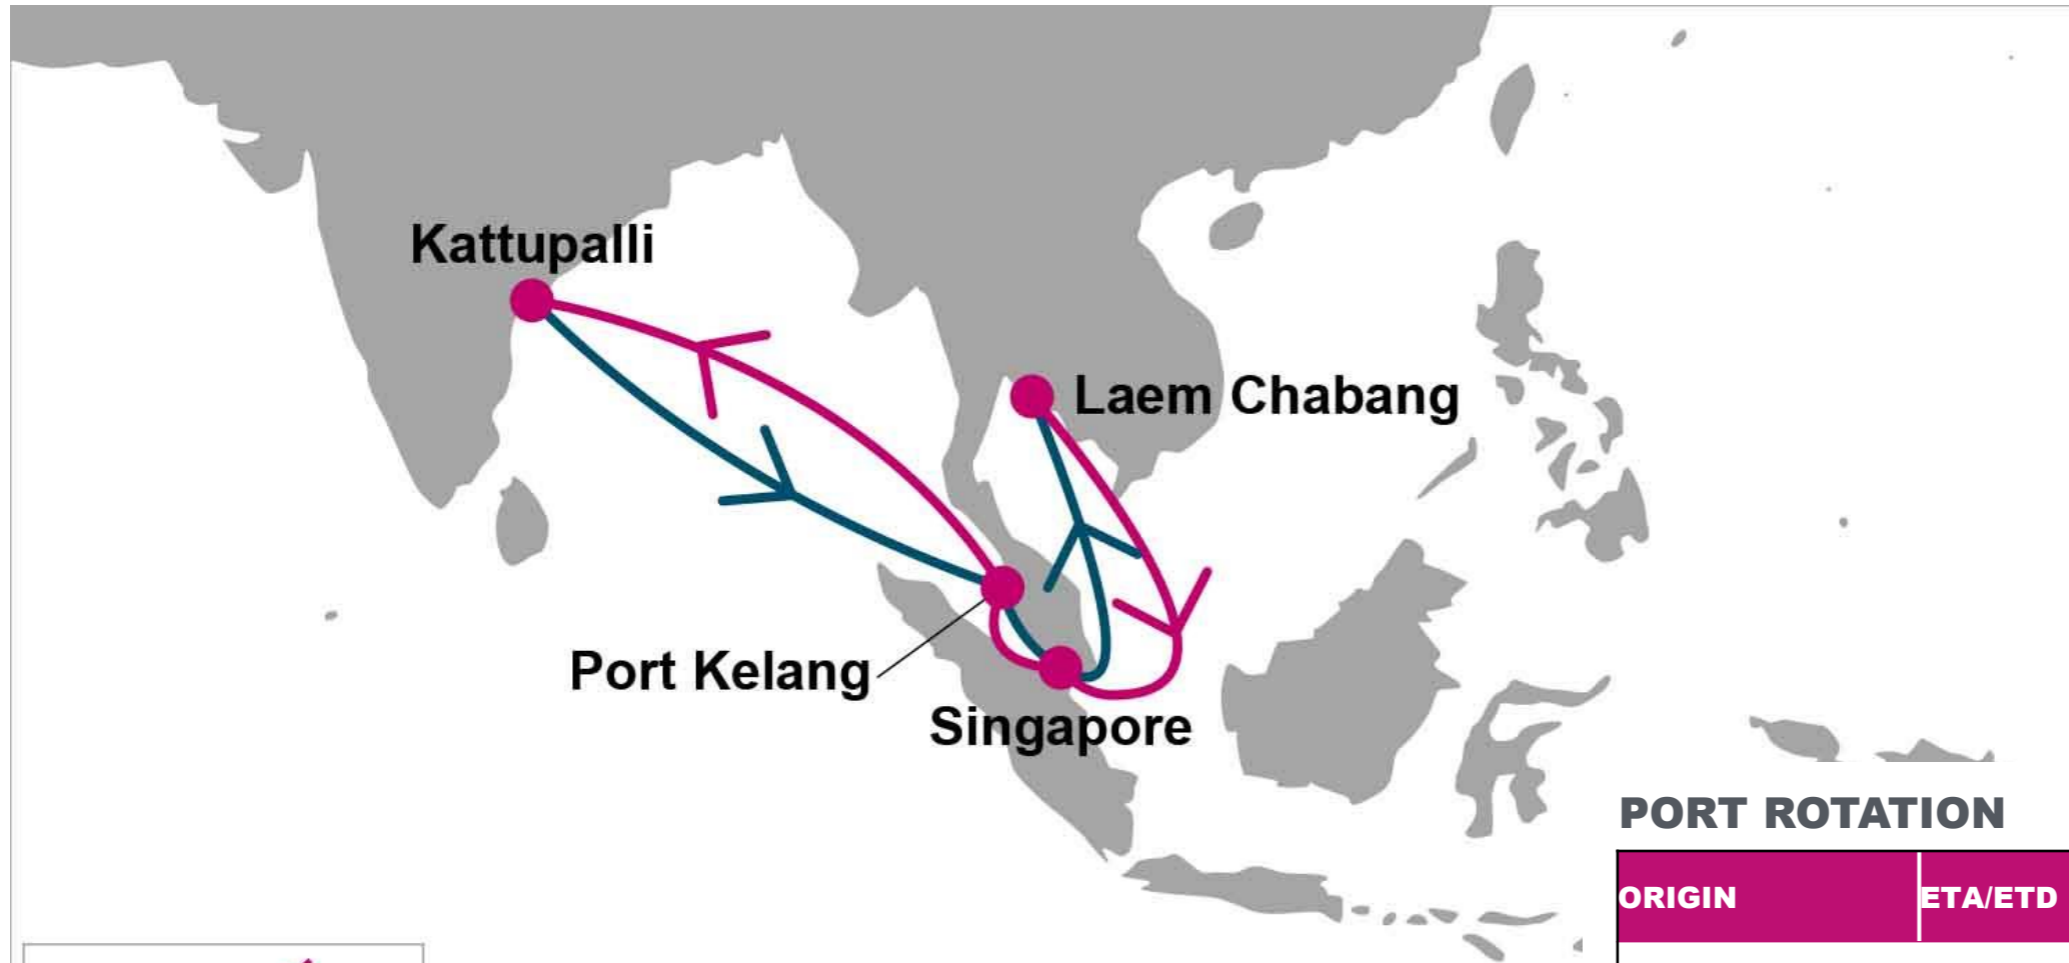

For more information, please click [here](#)

PORT ROTATION

(Terminals are subject to change)

ORIGIN	ETA/ETD	TERMINAL
Laem Chabang	TUE/WED	Hutchison Laem Chabang Terminal (HLT)
Singapore	SAT/SUN	PSA Singapore
Port Kelang	MON/TUE	Westports
Kattupalli	SUN/TUE	Adani Kattupalli
Port Kelang	TUE/WED	Westports
Singapore	THU/FRI	PSA Singapore
Laem Chabang	TUE/WED	Hutchison Laem Chabang Terminal (HLT)
Turnaround days: 28		

W/B	SIN	PKG	KTP	E/B	PKG	SIN	LCH
LCH	3	5	11	KTP	7	9	14
SIN		1	7	PKG		1	6
PKG			5	SIN			4

KEY TRANSIT TABLE - UNLOCODE PORT NAME & COUNTRY NAME

LCH: Laem Chabang, Thailand | **SIN:** Singapore, Singapore | **PKG:** Port Kelang, Malaysia | **KTP:** Kattupalli, India

NOTE: Transit times and port rotation are as of now and subject to change